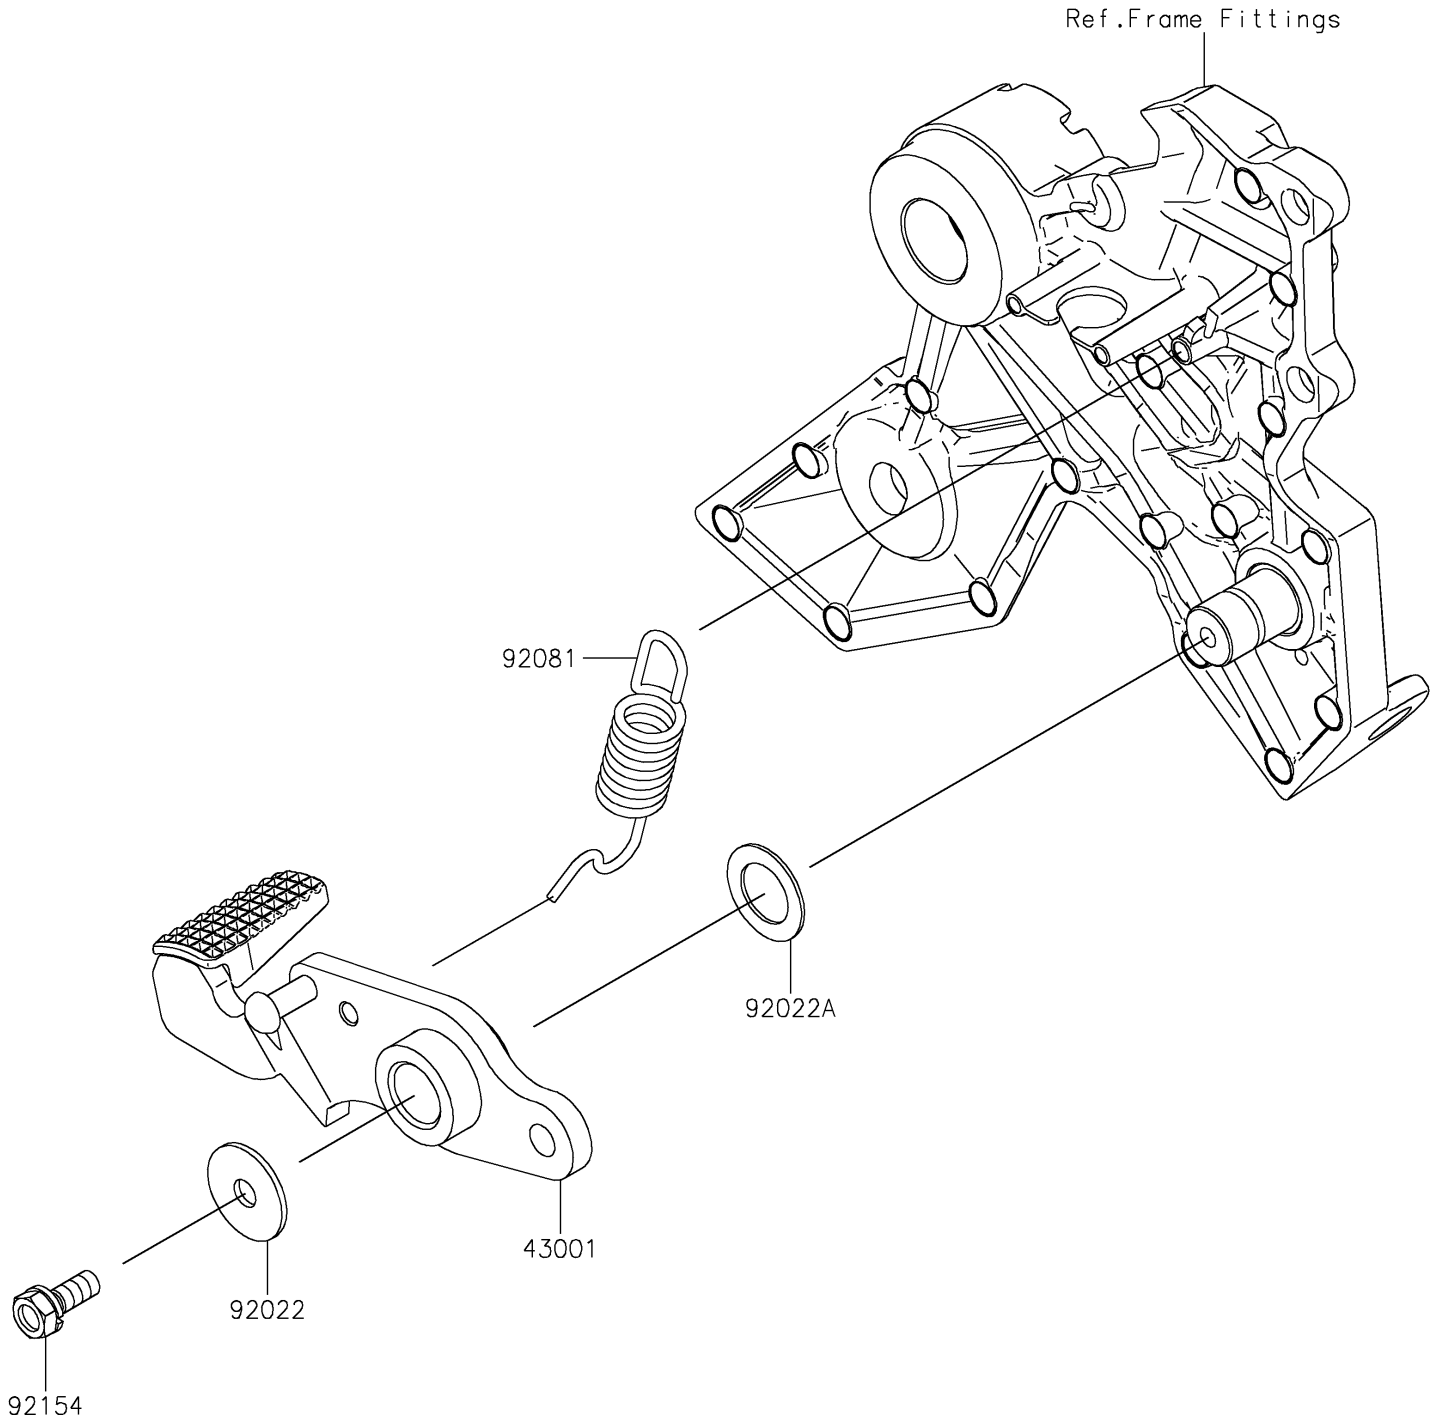

2022 Z650RS ABS PARTS DIAGRAM

Brake Pedal/Torque Link

F2260

2022 Z650RS ABS PARTS LIST

Brake Pedal/Torque Link

ITEM NAME	PART NUMBER	QUANTITY
-----------	-------------	----------