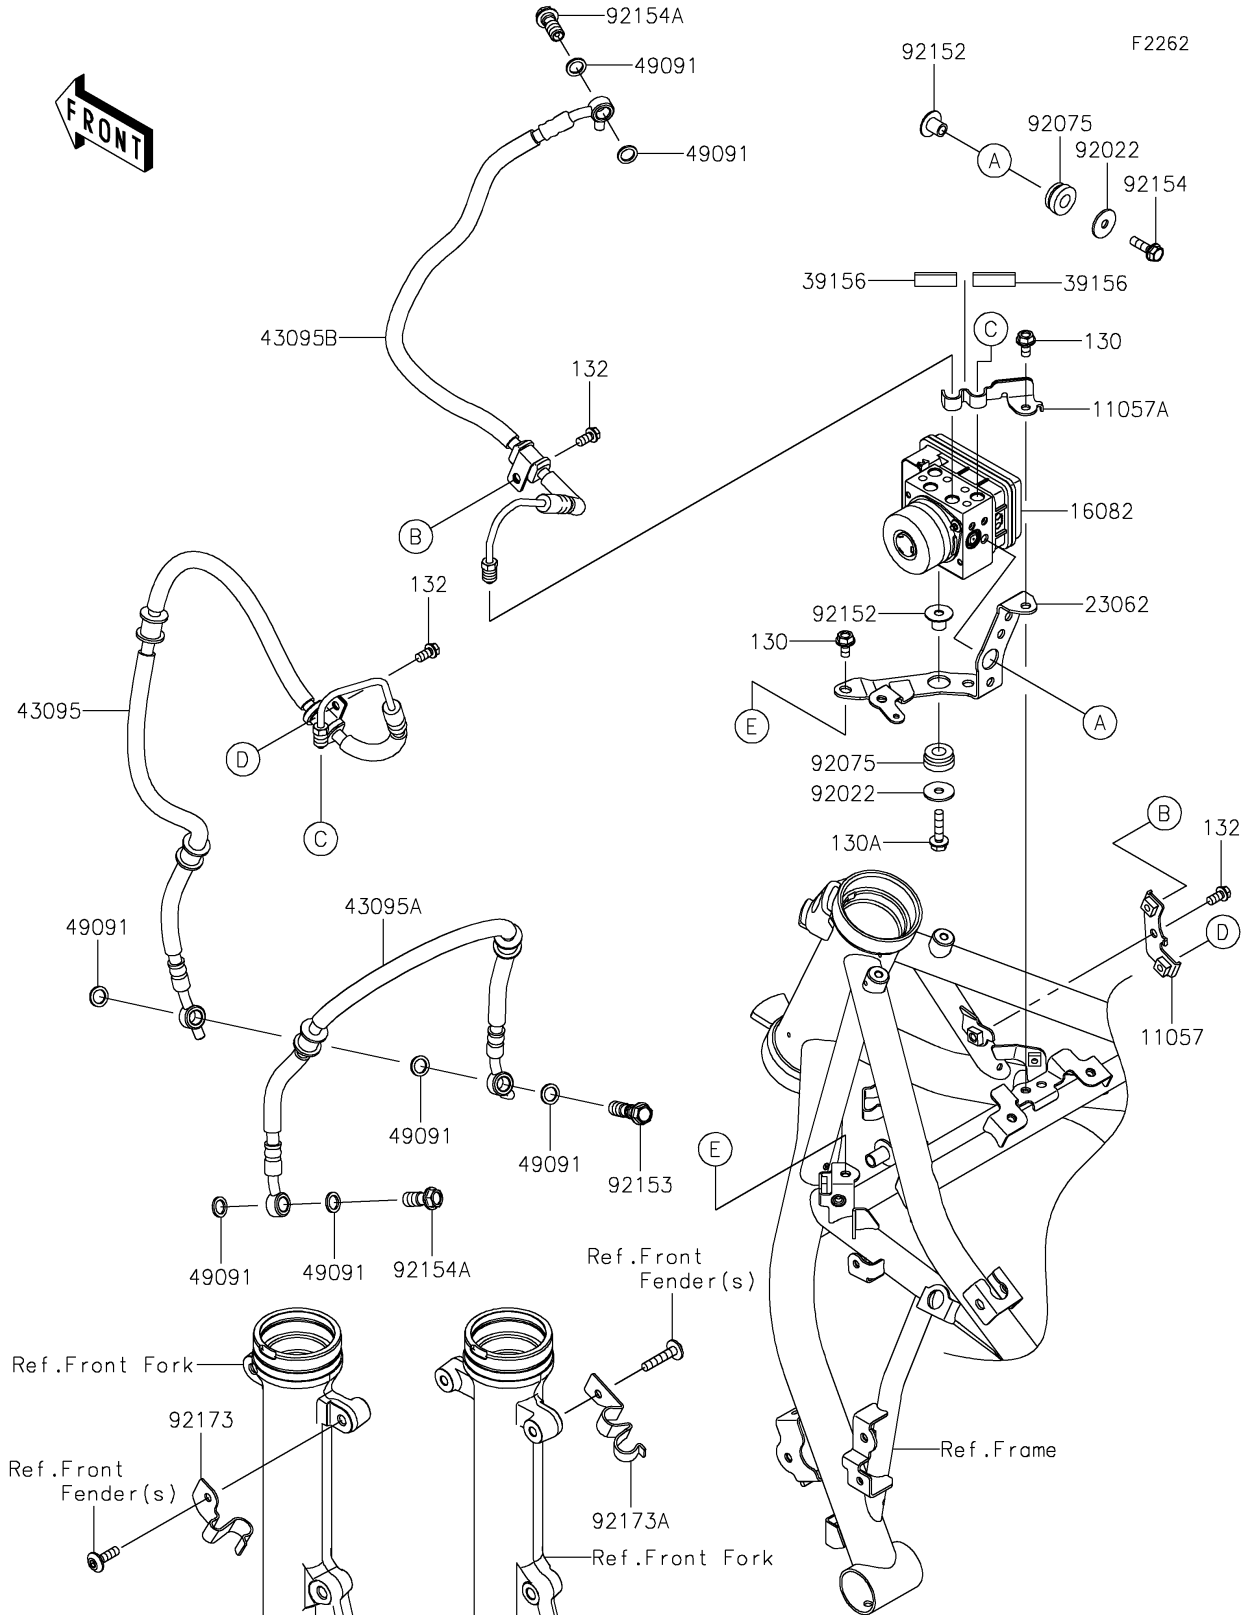

2022 Z650RS ABS PARTS DIAGRAM

Brake Piping

2022 Z650RS ABS PARTS LIST

Brake Piping

ITEM NAME	PART NUMBER	QUANTITY
BRACKET,BRAKE HOSE (Ref # 11057)	11057-0275	1
BRACKET,BRAKE PIPE (Ref # 11057A)	11057-7144	1
PUMP-ASSY-OIL,ABS (Ref # 16082)	16082-0767	1
BRACKET-COMP,ABS UNIT (Ref # 23062)	23062-1319	1
PAD,10X70X3 (Ref # 39156)	39156-2203	2
HOSE-BRAKE,ABS UNIT-FR CAL. (Ref # 43095)	43095-0959	1
HOSE-BRAKE,FR CAL-CAL (Ref # 43095A)	43095-0960	1
HOSE-BRAKE,FR M/CYL.-ABS UNIT (Ref # 43095B)	43095-1778	1
WASHER-SEAL,10.1X14.5X1.5 (Ref # 49091)	49091-0001	7
WASHER,6.5X22X1.6 (Ref # 92022)	92022-237	2
DAMPER (Ref # 92075)	92075-277	2
COLLAR,6.5X20X12 (Ref # 92152)	92152-2262	2
BOLT,OIL,L=37 (Ref # 92153)	92153-0628	1
BOLT,FLANGED,6X20 (Ref # 92154)	92154-0776	1
BOLT,OIL,L=23 (Ref # 92154A)	92154-4239	2
CLAMP,FR FENDER,LH (Ref # 92173)	92173-2408	1
CLAMP,FR FENDER,RH (Ref # 92173A)	92173-2409	1
BOLT-FLANGED,6X12 (Ref # 130)	130BA0612	2
BOLT-FLANGED,6X25 (Ref # 130A)	130BB0625	1
BOLT-FLANGED-SMALL,6X12 (Ref # 132)	132BA0612	3