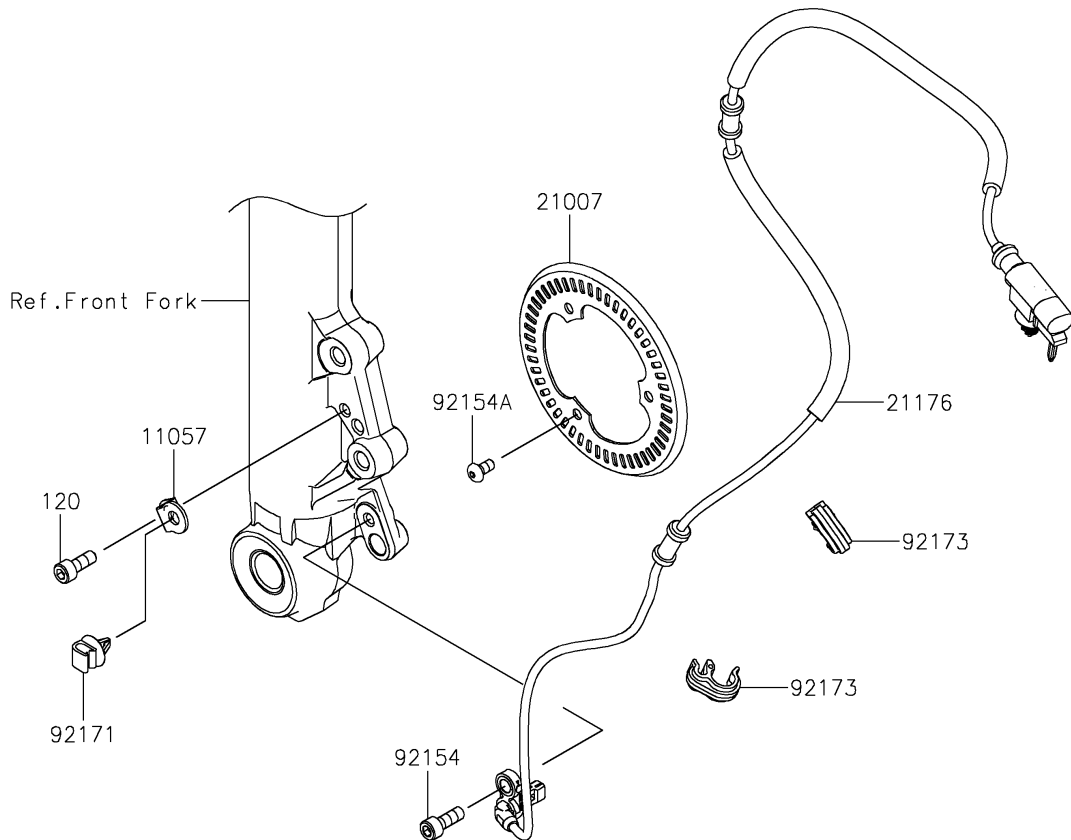

2022 Z650RS ABS PARTS DIAGRAM

Front Master Cylinder

F2291

2022 Z650RS ABS PARTS LIST

Front Master Cylinder

ITEM NAME	PART NUMBER	QUANTITY
BRACKET,SENSOR CORD (Ref # 11057)	11057-7143	1
LEVER-COMP,FRONT BRAKE (Ref # 13236)	13236-0140	1
PLATE (Ref # 13272)	13272-0573	1
ROTOR,SENSOR,FR (Ref # 21007)	21007-0671	1
SENSOR,SPEED,FR (Ref # 21176)	21176-1125	1
SWITCH,BRAKE (Ref # 27010)	27010-0762	1
CYLINDER-ASSY-MASTER,FR (Ref # 43015)	43015-0601	1
PISTON-COMP-BRAKE (Ref # 43020)	43020-0008	1
STOPPER-BRAKE,PISTON (Ref # 43022)	43022-1010	1
CAP-BRAKE (Ref # 43026)	43026-0019	1
PLATE-DIAPHRAGM (Ref # 43027)	43027-0008	1
DIAPHRAGM (Ref # 43028)	43028-0015	1
HOLDER-BRAKE,MASTER CYLINDER (Ref # 43034)	43034-0049	1
COVER-SEAL,MASTER CYLINDER (Ref # 49016)	49016-1044	1
BOLT,LEVER SET,BLACK (Ref # 92002)	92002-1322	1
BOLT,SCREW,4X12 (Ref # 92002A)	92002-1323	1
NUT,FLANGED,6MM (Ref # 92015)	92015-1528	1
BOLT,SOCKET,6X16 (Ref # 92154)	92154-0235	1
BOLT,SOCKET,5X10 (Ref # 92154A)	92154-2801	3
CLAMP (Ref # 92171)	92171-0640	1
SCREW,4X20 (Ref # 92172)	92172-0320	2
CLAMP,HOSE&SENSOR LINE (Ref # 92173)	92173-1613	2
BOLT-SOCKET,6X16 (Ref # 120)	120CA0616	1
BOLT-SOCKET,6X22 (Ref # 120A)	120CB0622	2