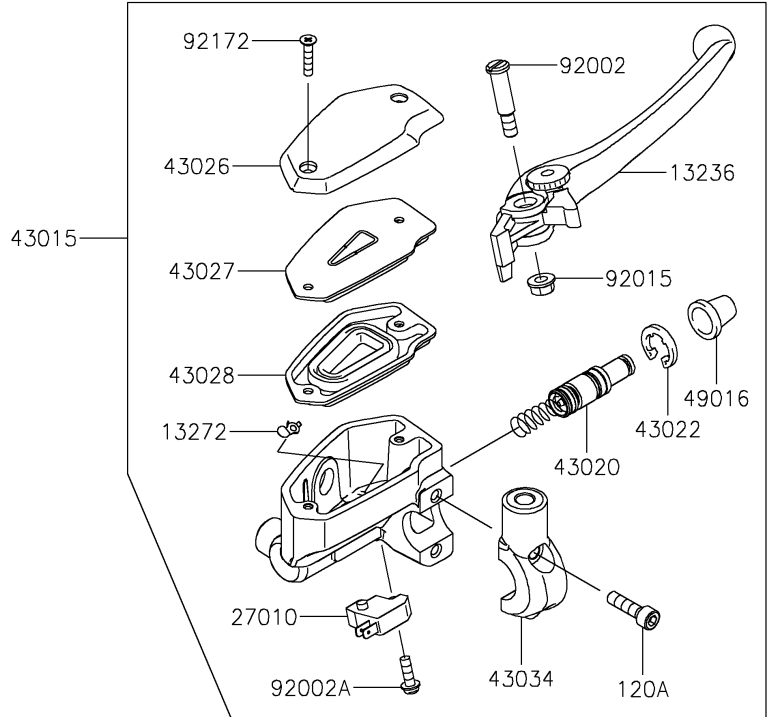

2022 Z650RS ABS PARTS DIAGRAM

Front Master Cylinder

F2291

2022 Z650RS ABS PARTS LIST

Front Master Cylinder

ITEM NAME	PART NUMBER	QUANTITY
BRACKET,SENSOR CORD (Ref # 11057)	11057-7143	1
LEVER-COMP,FRONT BRAKE (Ref # 13236)	13236-0140	1
PLATE (Ref # 13272)	13272-0573	1
ROTOR,SENSOR,FR (Ref # 21007)	21007-0671	1
SENSOR,SPEED,FR (Ref # 21176)	21176-1125	1
SWITCH,BRAKE (Ref # 27010)	27010-0762	1
CYLINDER-ASSY-MASTER,FR (Ref # 43015)	43015-0601	1
PISTON-COMP-BRAKE (Ref # 43020)	43020-0008	1
STOPPER-BRAKE,PISTON (Ref # 43022)	43022-1010	1
CAP-BRAKE (Ref # 43026)	43026-0019	1
PLATE-DIAPHRAGM (Ref # 43027)	43027-0008	1
DIAPHRAGM (Ref # 43028)	43028-0015	1
HOLDER-BRAKE,MASTER CYLINDER (Ref # 43034)	43034-0049	1
COVER-SEAL,MASTER CYLINDER (Ref # 49016)	49016-1044	1
BOLT,LEVER SET,BLACK (Ref # 92002)	92002-1322	1
BOLT,SCREW,4X12 (Ref # 92002A)	92002-1323	1
NUT,FLANGED,6MM (Ref # 92015)	92015-1528	1
BOLT,SOCKET,6X16 (Ref # 92154)	92154-0235	1
BOLT,SOCKET,5X10 (Ref # 92154A)	92154-2801	3
CLAMP (Ref # 92171)	92171-0640	1
SCREW,4X20 (Ref # 92172)	92172-0320	2
CLAMP,HOSE&SENSOR LINE (Ref # 92173)	92173-1613	2
BOLT-SOCKET,6X16 (Ref # 120)	120CA0616	1
BOLT-SOCKET,6X22 (Ref # 120A)	120CB0622	2