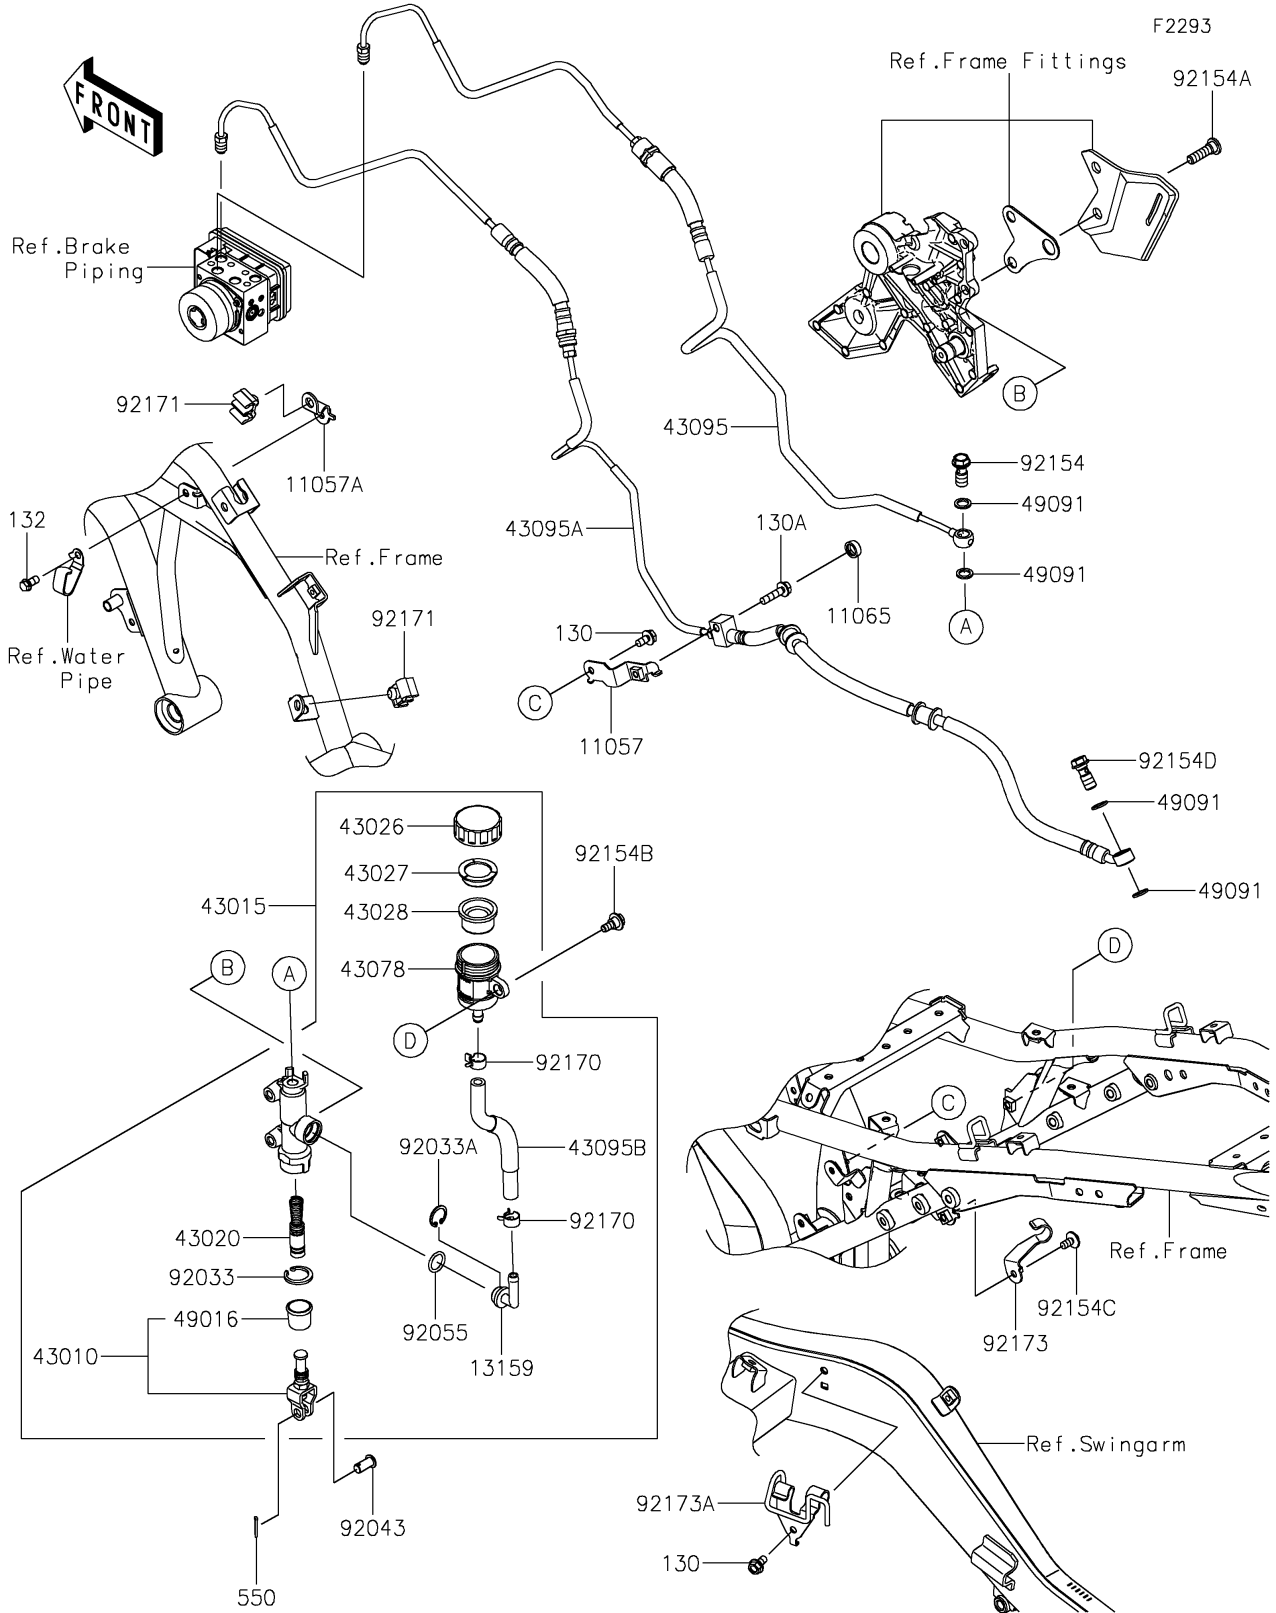

# 2022 Z650RS ABS PARTS DIAGRAM

## Rear Master Cylinder

### Rear Master Cylinder

ITEM NAME	PART NUMBER	QUANTITY
BRACKET,ABS JOINT (Ref # 11057)	11057-0161	1
BRACKET,FR ABS PIPE (Ref # 11057A)	11057-0166	1
CAP,BOLT (Ref # 11065)	11065-0752	1
CONNECTOR (Ref # 13159)	13159-1056	1
ROD-ASSY-BRAKE (Ref # 43010)	43010-0020	1
CYLINDER-ASSY-MASTER,RR (Ref # 43015)	43015-0754	1
PISTON-COMP-BRAKE (Ref # 43020)	43020-1094	1
CAP-BRAKE (Ref # 43026)	43026-0009	1
PLATE-DIAPHRAGM (Ref # 43027)	43027-1053	1
DIAPHRAGM (Ref # 43028)	43028-1065	1
RESERVOIR (Ref # 43078)	43078-0060	1
HOSE-BRAKE,RR M/CYL.-ABS UNIT (Ref # 43095)	43095-0961	1
HOSE-BRAKE,ABS UNIT-RR CAL. (Ref # 43095A)	43095-0962	1
HOSE-BRAKE,RR M/CYL. (Ref # 43095B)	43095-0969	1
COVER-SEAL,BRAKE PISTON (Ref # 49016)	49016-1103	1
WASHER-SEAL,10.1X14.5X1.5 (Ref # 49091)	49091-0001	4
RING-SNAP,20.9X24.6X1.2 (Ref # 92033)	92033-0079	1
RING-SNAP,20.5MM (Ref # 92033A)	92033-1186	1
PIN (Ref # 92043)	92043-0182	1
RING-O,14.8X2.4 (Ref # 92055)	92055-0741	1
BOLT,FLANGED,10X23 (Ref # 92154)	92154-0732	1
BOLT,SOCKET,8X30 (Ref # 92154A)	92154-0843	2
BOLT (Ref # 92154B)	92154-0929	1
BOLT,SOCKET,6X12 (Ref # 92154C)	92154-0951	1
BOLT,OIL,L=23 (Ref # 92154D)	92154-4239	1
CLAMP,HOSE (Ref # 92170)	92170-1091	2
CLAMP (Ref # 92171)	92171-0818	2
CLAMP,RR BRAKE HOSE (Ref # 92173)	92173-1604	1
CLAMP (Ref # 92173A)	92173-2291	1

### Rear Master Cylinder

ITEM NAME	PART NUMBER	QUANTITY
BOLT-FLANGED,6X12 (Ref # 130)	130BA0612	2
BOLT-FLANGED,6X25 (Ref # 130A)	130BA0625	1
BOLT-FLANGED-SMALL,6X12 (Ref # 132)	132BA0612	1
PIN-COTTER,2.0X15 (Ref # 550)	550AA2015	1