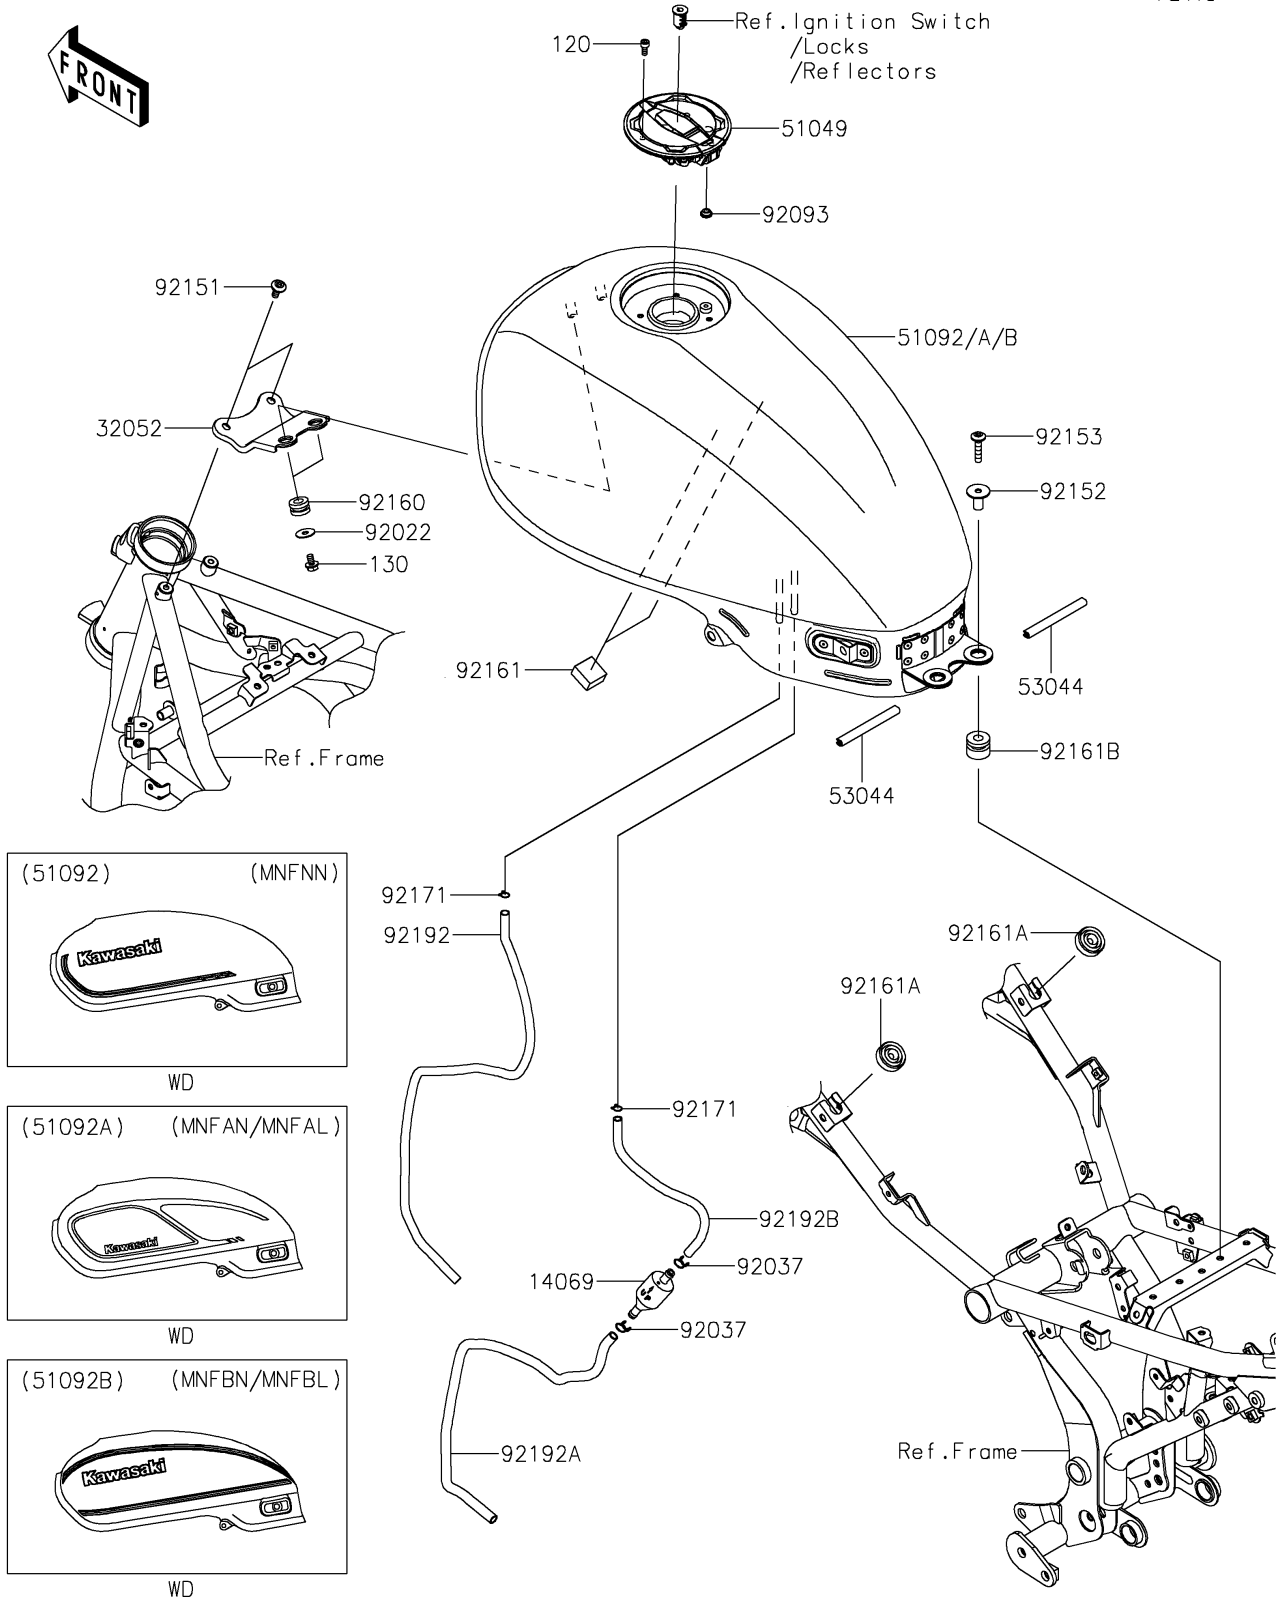

# 2022 Z650RS ABS PARTS DIAGRAM

Fuel Tank

F2410

## 2022 Z650RS ABS PARTS LIST

### Fuel Tank

ITEM NAME	PART NUMBER	QUANTITY
BREATHER,FUEL TANK (Ref # 14069)	14069-1004	1
BRACKET-TANK (Ref # 32052)	32052-0846	1
CAP-TANK,FUEL (Ref # 51049)	51049-0756	1
TANK-COMP-FUEL,M.S.BLACK (Ref # 51092)	51092-5107-660	1
TANK-COMP-FUEL,M.M.GRAY (Ref # 51092A)	51092-5108-25X	1
TANK-COMP-FUEL,C.E.GREEN (Ref # 51092B)	51092-5109-63H	1
TRIM,L=85 (Ref # 53044)	53044-0556	2
WASHER,PLAIN,6.5X20X1 (Ref # 92022)	92022-165	2
CLAMP,TUBE (Ref # 92037)	92037-147	2
SEAL,FUEL TANK CAP (Ref # 92093)	92093-1030	1
BOLT,SOCKET,6X14 (Ref # 92151)	92151-1654	2
COLLAR,6.5X10X21.1 (Ref # 92152)	92152-2325	2
BOLT,SOCKET,6X30 (Ref # 92153)	92153-1528	2
DAMPER,10X20X12 (Ref # 92160)	92160-1167	2
DAMPER,T=13 (Ref # 92161)	92161-0792	2
DAMPER,14X30X10 (Ref # 92161A)	92161-1368	2
DAMPER,10X24X19 (Ref # 92161B)	92161-1929	2
CLAMP,8X0.7 (Ref # 92171)	92171-1973	2
TUBE,6X9X620 (Ref # 92192)	92192-1085	1
TUBE,7X10.5X480 (Ref # 92192A)	92192-1724	1
TUBE,6X9X200 (Ref # 92192B)	92192-2561	1
BOLT-SOCKET,5X12 (Ref # 120)	120CA0512	4
BOLT-FLANGED,6X10 (Ref # 130)	130BA0610	2