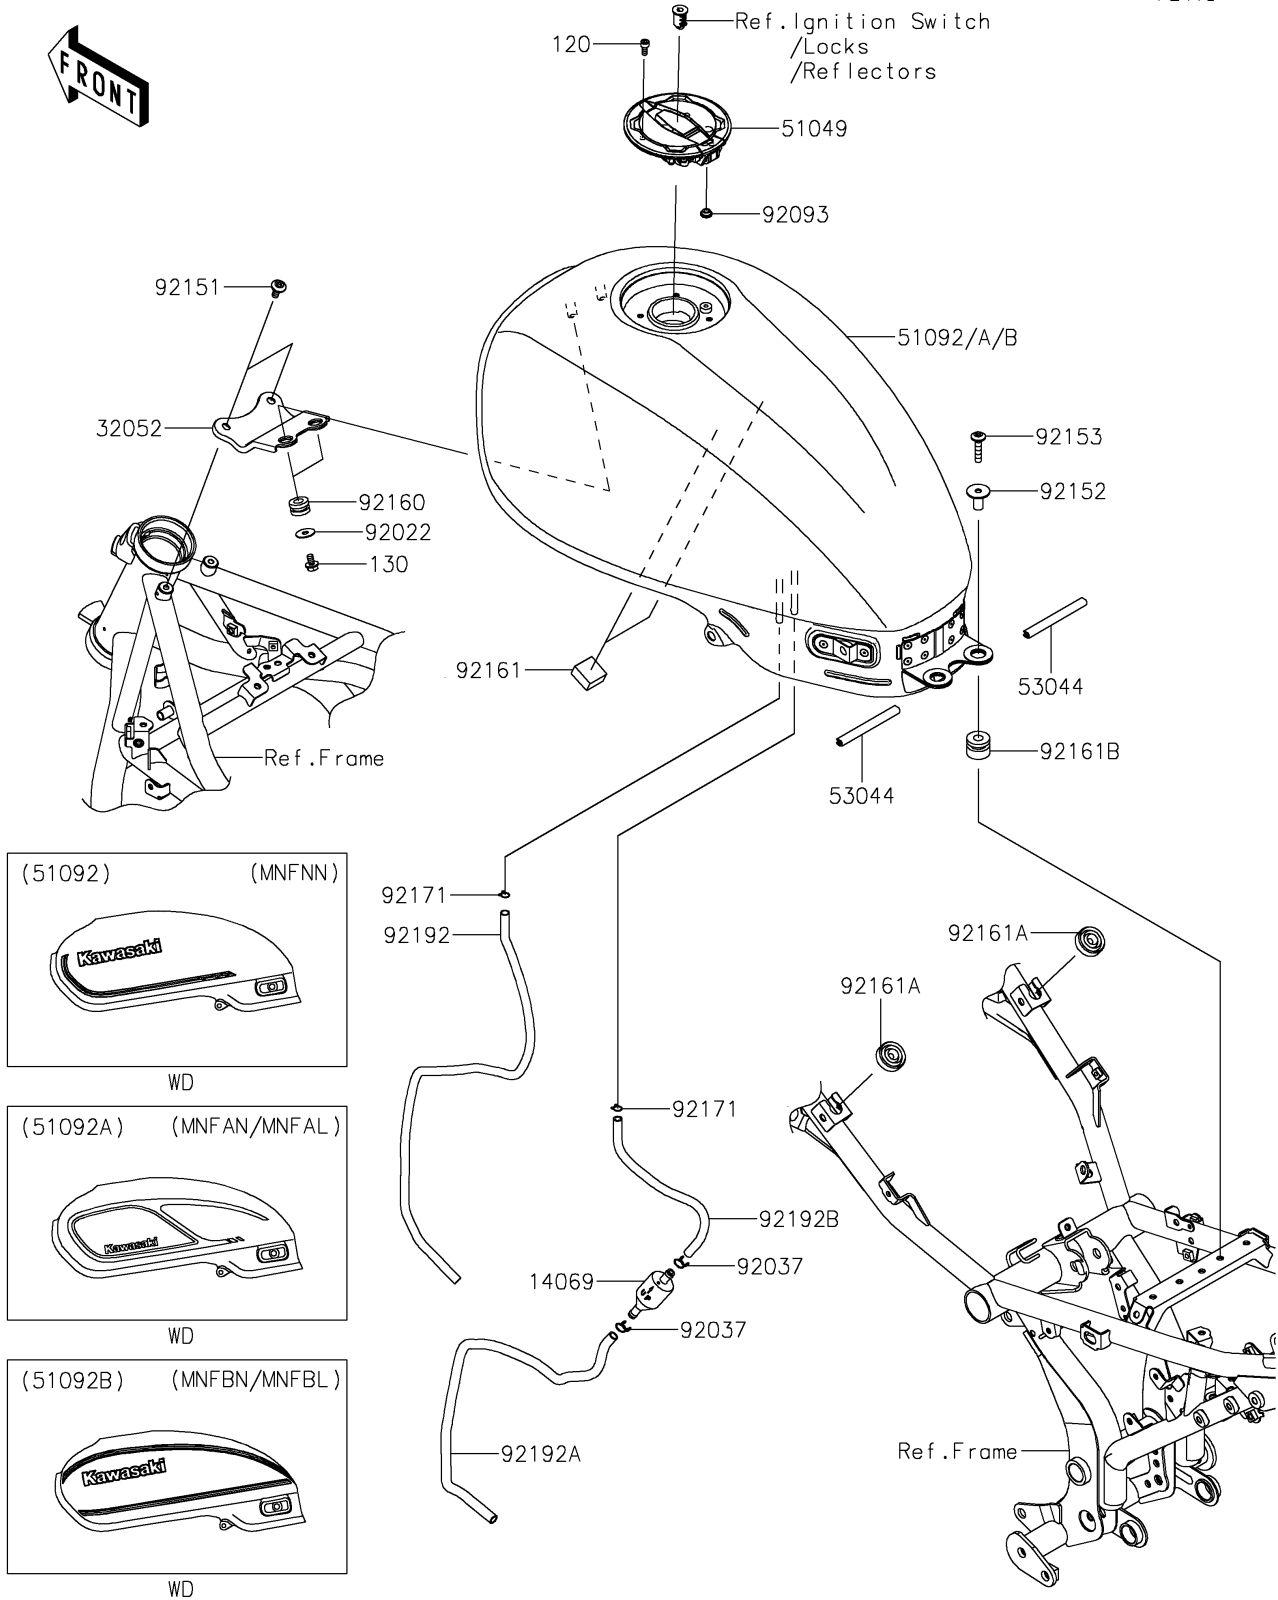

2022 Z650RS ABS PARTS DIAGRAM

Fuel Tank

F2410

2022 Z650RS ABS PARTS LIST

Fuel Tank

ITEM NAME	PART NUMBER	QUANTITY
-----------	-------------	----------