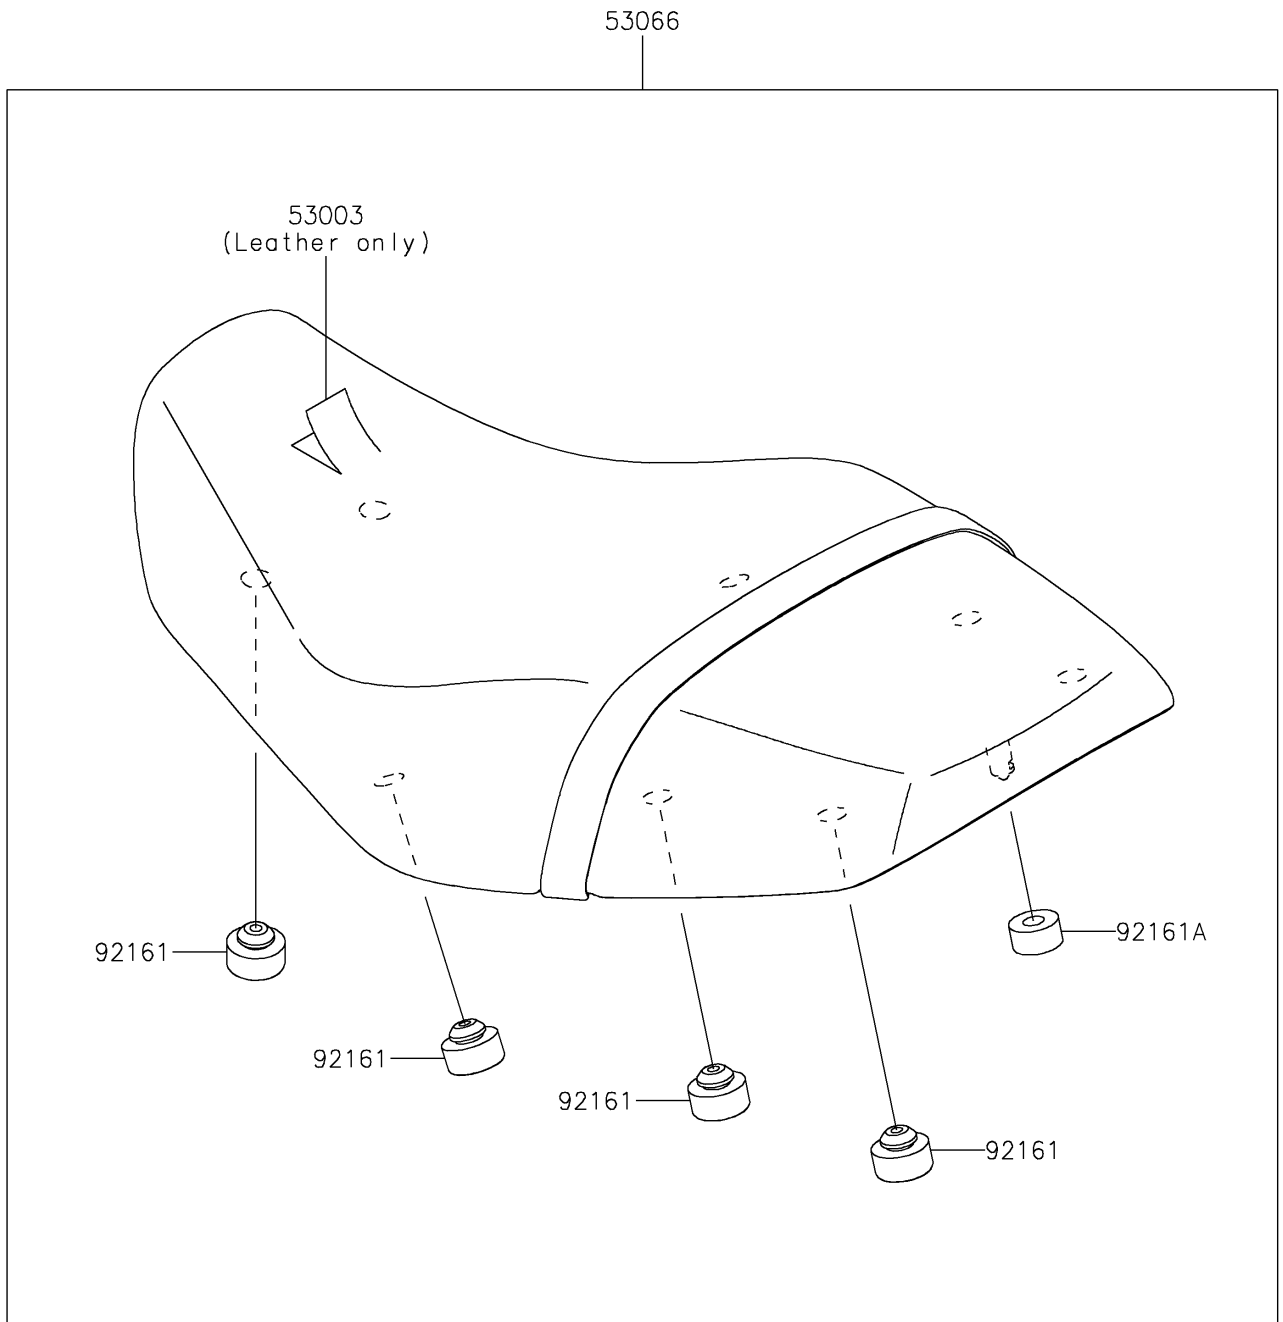

2022 Z650RS ABS PARTS DIAGRAM

Seat

F2510

2022 Z650RS ABS PARTS LIST

Seat

ITEM NAME	PART NUMBER	QUANTITY
LEATHER,BLACK (Ref # 53003)	53003-0549-MA	1
SEAT-ASSY,DUAL,BLACK+BLK (Ref # 53066)	53066-0846-12Y	1
DAMPER,14X30X14.5 (Ref # 92161)	92161-1970	8
DAMPER,11X26X13 (Ref # 92161A)	92161-2457	1