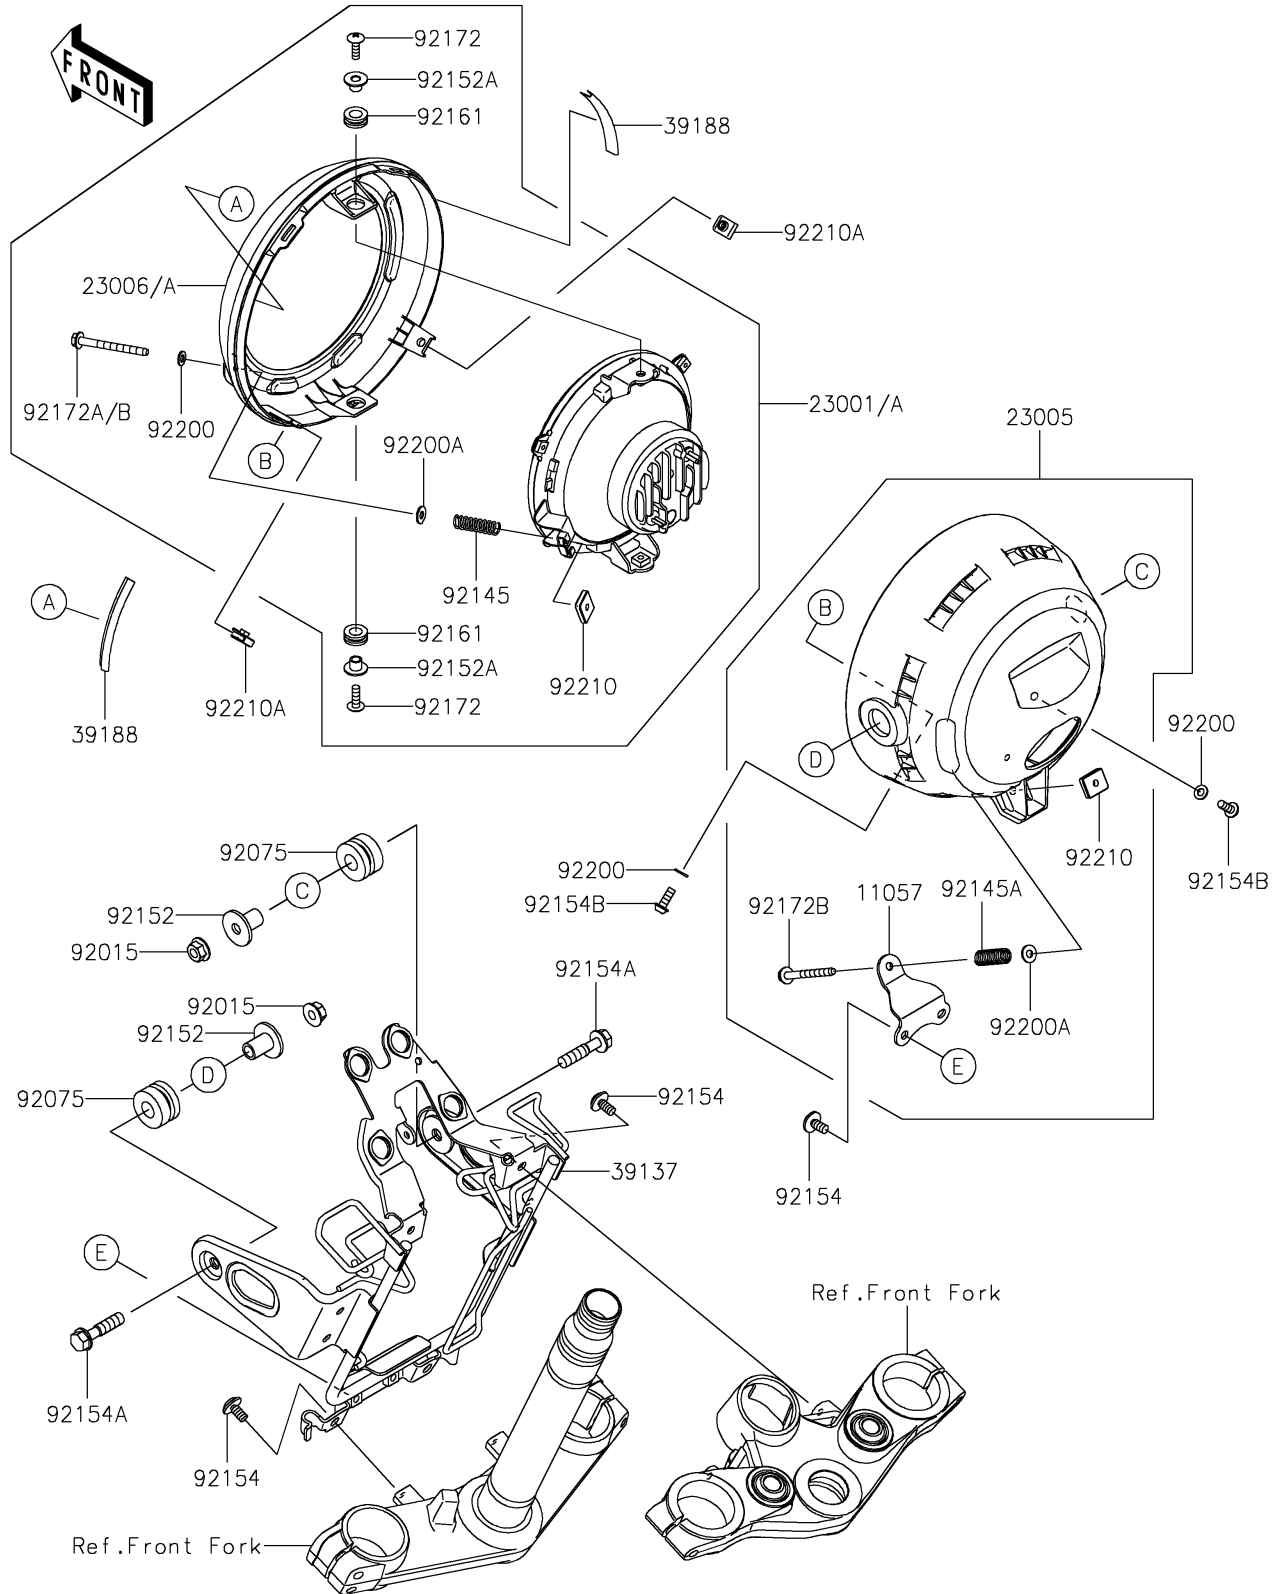

# 2022 Z650RS ABS PARTS DIAGRAM

Headlight(s)

F2710

## 2022 Z650RS ABS PARTS LIST

### Headlight(s)

ITEM NAME	PART NUMBER	QUANTITY
BRACKET,HEAD LAMP BODY (Ref # 11057)	11057-7150	1
LAMP-ASSY-HEAD,LED (Ref # 23001)	23001-0071	1
LAMP-ASSY-HEAD,LED (Ref # 23001A)	23001-0073	1
BODY-COMP-HEAD LAMP (Ref # 23005)	23005-0315	1
RIM-LAMP (Ref # 23006)	23006-0026	1
RIM-LAMP (Ref # 23006A)	23006-0027	1
STAY-COMP (Ref # 39137)	39137-0714	1
TAPE,70X15 (Ref # 39188)	39188-0597	2
NUT,FLANGED,8MM (Ref # 92015)	92015-1014	2
DAMPER (Ref # 92075)	92075-1736	2
SPRING (Ref # 92145)	92145-1990	1
SPRING (Ref # 92145A)	92145-1991	1
COLLAR,8X12X20.3 (Ref # 92152)	92152-2433	2
COLLAR (Ref # 92152A)	92152-2785	2
BOLT,SOCKET,6X12 (Ref # 92154)	92154-2706	6
BOLT,FLANGED,8X35 (Ref # 92154A)	92154-2923	2
BOLT,HEX HEAD,5X14 (Ref # 92154B)	92154-4228	2
DAMPER (Ref # 92161)	92161-2376	2
SCREW,PAN-CROSS,5X15 (Ref # 92172)	92172-1407	2
SCREW,FLANGED,5X52 (Ref # 92172A)	92172-1408	1
SCREW,FLANGED,5X52 (Ref # 92172B)	92172-1409	1
WASHER,5.2X10X1 (Ref # 92200)	92200-2435	3
WASHER,5.2X12X1 (Ref # 92200A)	92200-2436	2
NUT (Ref # 92210)	92210-1850	2
NUT (Ref # 92210A)	92210-1851	2