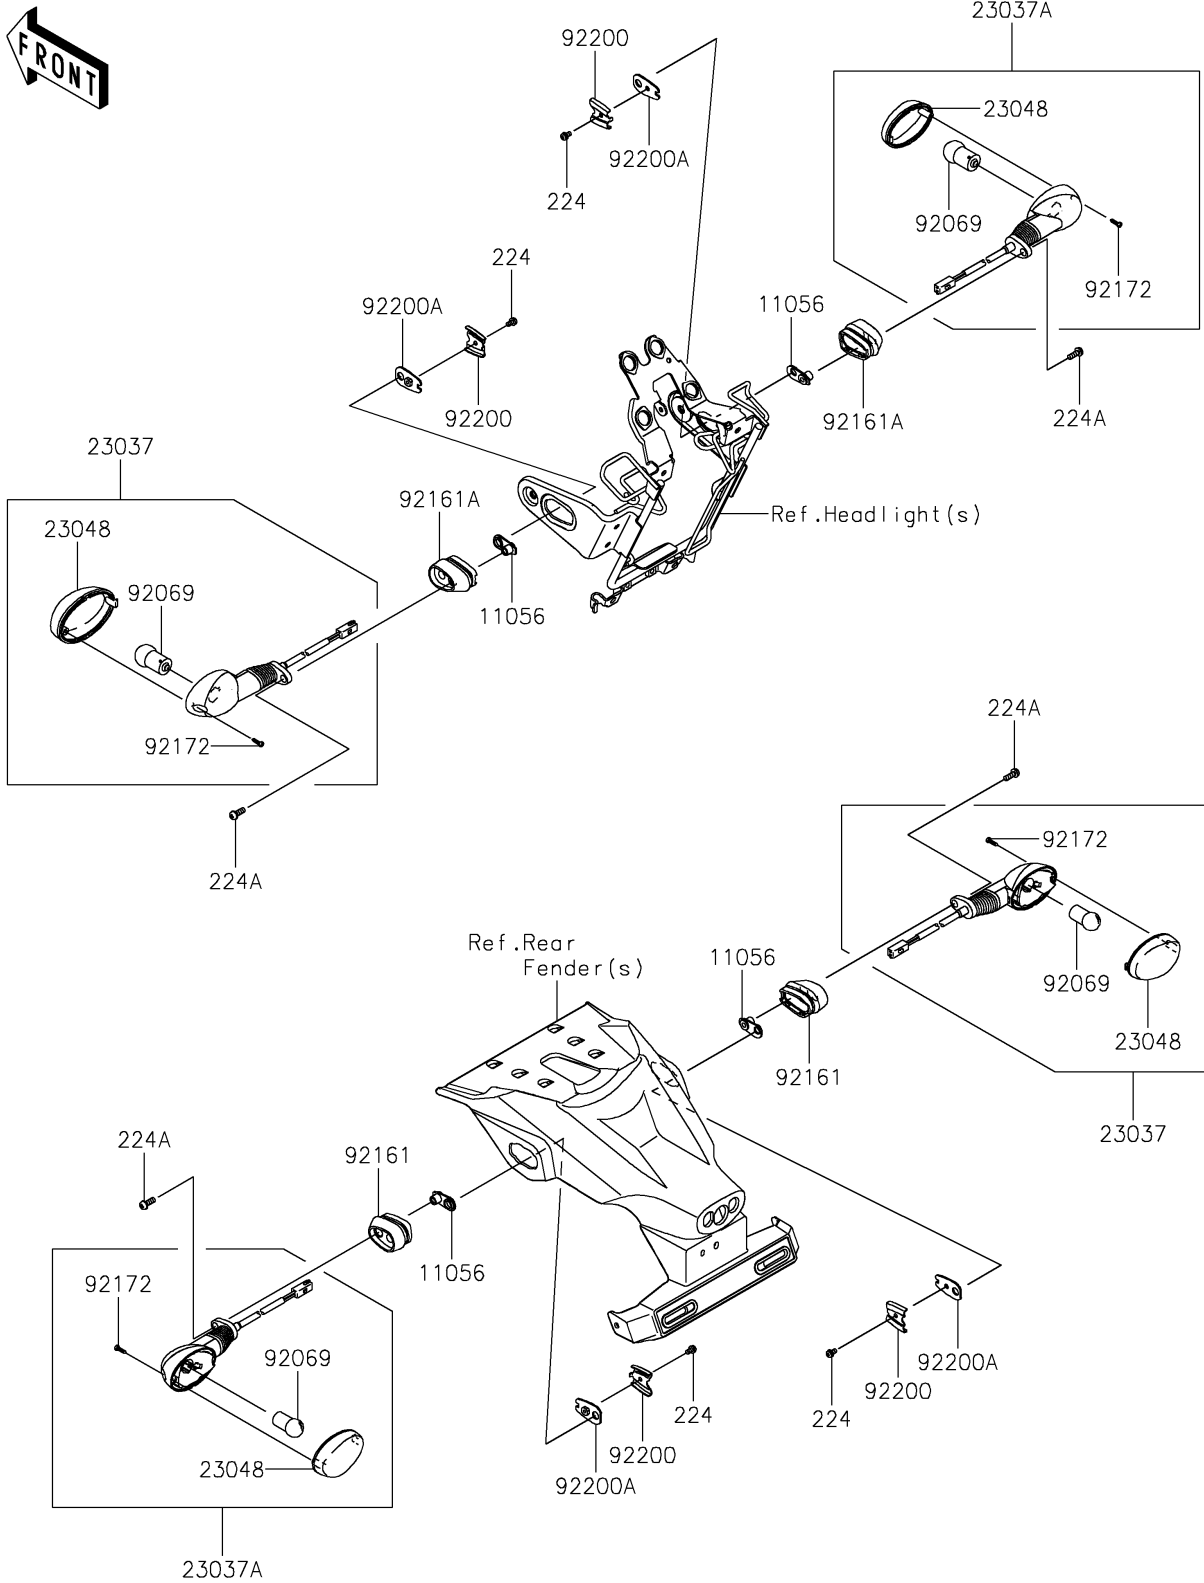

2022 Z650RS ABS PARTS DIAGRAM

Turn Signals

F2730

2022 Z650RS ABS PARTS LIST

Turn Signals

ITEM NAME	PART NUMBER	QUANTITY
BRACKET,6MM (Ref # 11056)	11056-4156	4
LAMP-ASSY-SIGNAL (Ref # 23037)	23037-0416	2
LAMP-ASSY-SIGNAL (Ref # 23037A)	23037-0417	2
LENS-SIGNAL LAMP (Ref # 23048)	23048-0035	4
BULB,12V 10W (Ref # 92069)	92069-0106	4
DAMPER (Ref # 92161)	92161-2287	2
DAMPER,SIGNAL LAMP (Ref # 92161A)	92161-2374	2
SCREW,TAPPING,2.9X13 (Ref # 92172)	92172-0343	4
WASHER,SIGNAL LAMP (Ref # 92200)	92200-0165	4
WASHER (Ref # 92200A)	92200-2291	4
SCREW-PAN-WP-CROS,4X8 (Ref # 224)	224AB0408	4
SCREW-PAN-WP-CROS,6X14 (Ref # 224A)	224AB0614	4