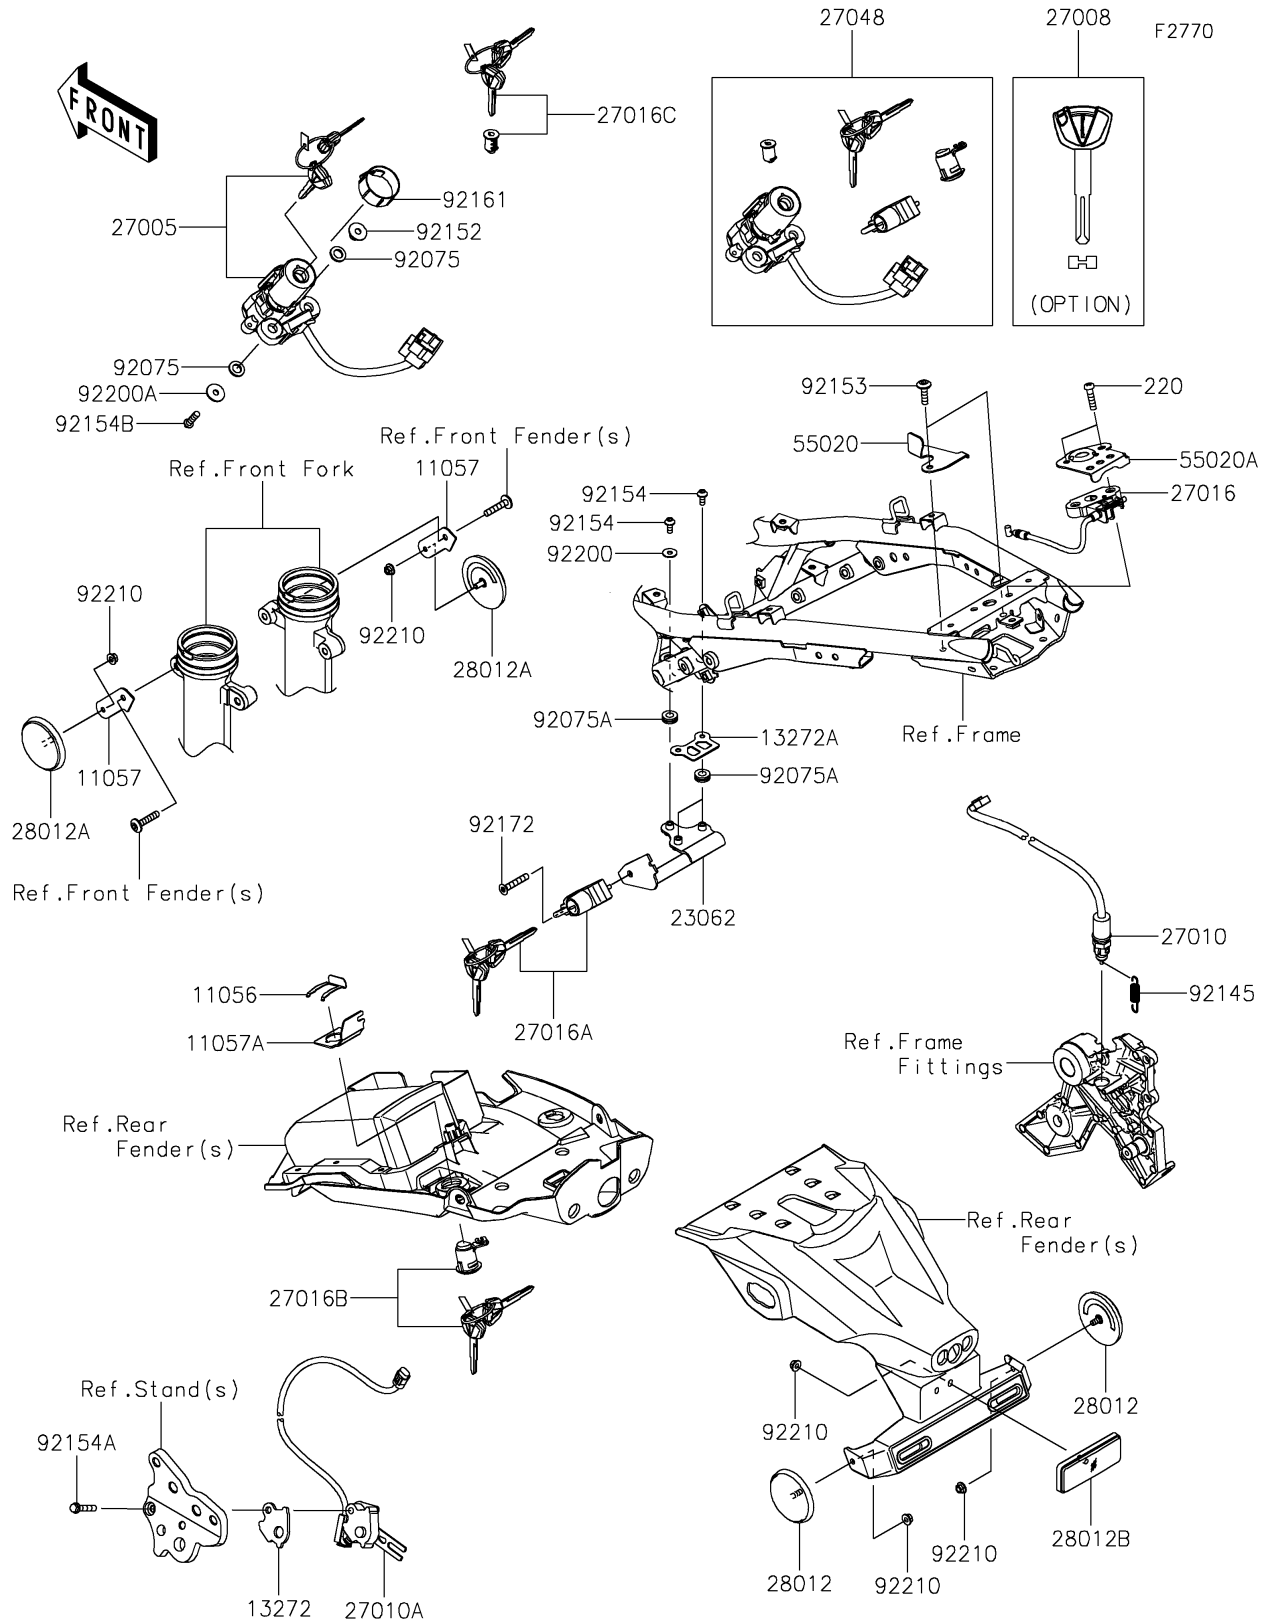

2022 Z650RS ABS PARTS DIAGRAM

Ignition Switch/Locks/Reflectors

2022 Z650RS ABS PARTS LIST

Ignition Switch/Locks/Reflectors

ITEM NAME	PART NUMBER	QUANTITY
BRACKET,CLASP (Ref # 11056)	11056-0238	1
BRACKET,REFLECTOR (Ref # 11057)	11057-7140	2
BRACKET,SEAT LOCK (Ref # 11057A)	11057-7534	1
PLATE (Ref # 13272)	13272-1330	1
PLATE (Ref # 13272A)	13272-2967	1
BRACKET-COMP (Ref # 23062)	23062-1288	1
SWITCH-ASSY-IGNITION (Ref # 27005)	27005-0704	1
KEY-LOCK,BLANK (Ref # 27008)	27008-0662	1
SWITCH,BRAKE (Ref # 27010)	27010-0857	1
SWITCH,SIDE STAND (Ref # 27010A)	27010-0920	1
LOCK-ASSY,SEAT STRIKER (Ref # 27016)	27016-0025	1
LOCK-ASSY,HELMET (Ref # 27016A)	27016-5423	1
LOCK-ASSY,SEAT (Ref # 27016B)	27016-5424	1
LOCK-ASSY,TANK CAP (Ref # 27016C)	27016-5425	1
SWITCH-ASSY (Ref # 27048)	27048-5268	1
REFLECTOR-REFLEX (Ref # 28012)	28012-0002	2
REFLECTOR-REFLEX (Ref # 28012A)	28012-0008	2
REFLECTOR-REFLEX (Ref # 28012B)	28012-1077	1
GUARD (Ref # 55020)	55020-2365	1
GUARD (Ref # 55020A)	55020-2404	1
DAMPER (Ref # 92075)	92075-1564	4
DAMPER (Ref # 92075A)	92075-161	3
SPRING,REAR BRAKE (Ref # 92145)	92145-1896	1
COLLAR (Ref # 92152)	92152-2855	2
BOLT,SOCKET,6X22 (Ref # 92153)	92153-1356	2
BOLT,SOCKET,5X12 (Ref # 92154)	92154-0917	3
BOLT,FLANGED,6X30 (Ref # 92154A)	92154-1040	1
BOLT,TORX,6X22 (Ref # 92154B)	92154-1858	2
DAMPER (Ref # 92161)	92161-1506	1

2022 Z650RS ABS PARTS LIST

Ignition Switch/Locks/Reflectors

ITEM NAME	PART NUMBER	QUANTITY
SCREW,HEXLOBE,6X35 (Ref # 92172)	92172-0835	1
WASHER,5.2X15X1.0 (Ref # 92200)	92200-0456	1
WASHER,6X20X1.6 (Ref # 92200A)	92200-0780	2
NUT,FLANGED,5MM (Ref # 92210)	92210-0007	5
SCREW-PAN-CROS,6X25 (Ref # 220)	220AC0625	2