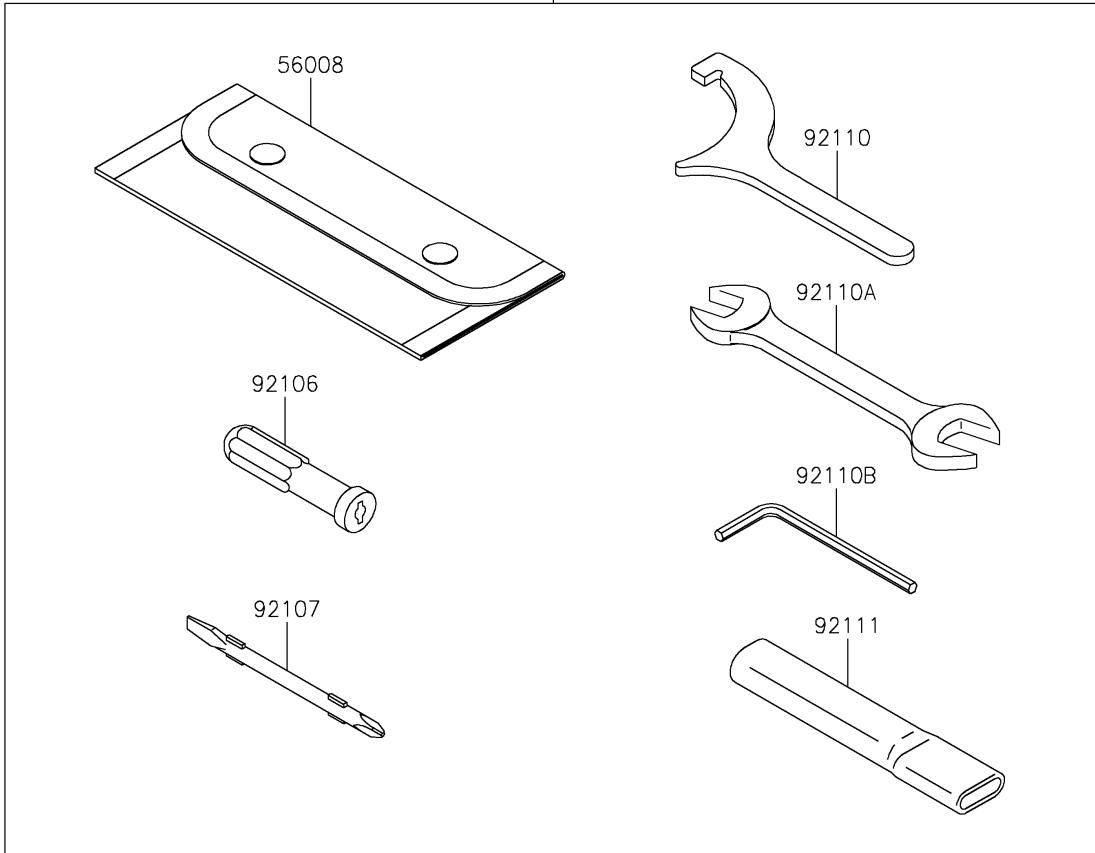

2022 Z650RS ABS PARTS DIAGRAM

Owner's Tools

F2810

56007

2022 Z650RS ABS PARTS LIST

Owner's Tools

ITEM NAME	PART NUMBER	QUANTITY
-----------	-------------	----------