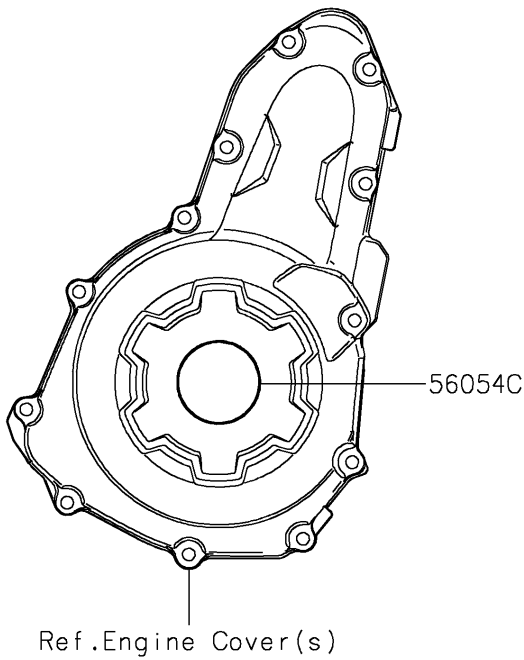

2022 Z650RS ABS PARTS DIAGRAM

Decals(Black)(MNFNN)

F2861

2022 Z650RS ABS PARTS LIST

Decals(Black)(MNFNN)

ITEM NAME	PART NUMBER	QUANTITY
MARK,FUEL TANK,LH,KAWASAKI,3D (Ref # 56054)	56054-2888	1
MARK,FUEL TANK,RH,KAWASAKI,3D (Ref # 56054A)	56054-2889	1
MARK,SIDE COVER,Z650RS,3D (Ref # 56054B)	56054-2896	2
MARK,ENGINE COVER (Ref # 56054C)	56054-2897	2
PATTERN,FUEL TANK,LH (Ref # 56076)	56076-3765	1
PATTERN,FUEL TANK,RH (Ref # 56076A)	56076-3766	1