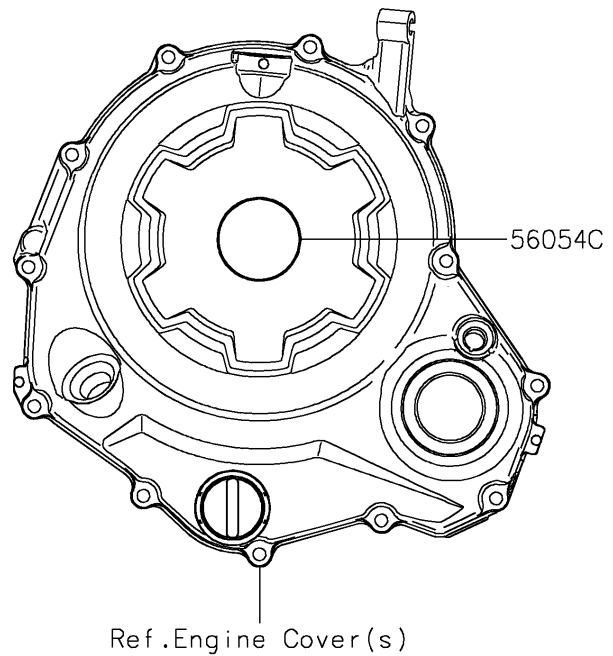

2022 Z650RS ABS PARTS DIAGRAM

Decals(Black)(MNFNN)

F2861

2022 Z650RS ABS PARTS LIST

Decals(Black)(MNFNN)

ITEM NAME	PART NUMBER	QUANTITY
MARK,FUEL TANK,LH,KAWASAKI,3D (Ref # 56054)	56054-2888	1
MARK,FUEL TANK,RH,KAWASAKI,3D (Ref # 56054A)	56054-2889	1
MARK,SIDE COVER,Z650RS,3D (Ref # 56054B)	56054-2896	2
MARK,ENGINE COVER (Ref # 56054C)	56054-2897	2
PATTERN,FUEL TANK,LH (Ref # 56076)	56076-3765	1
PATTERN,FUEL TANK,RH (Ref # 56076A)	56076-3766	1