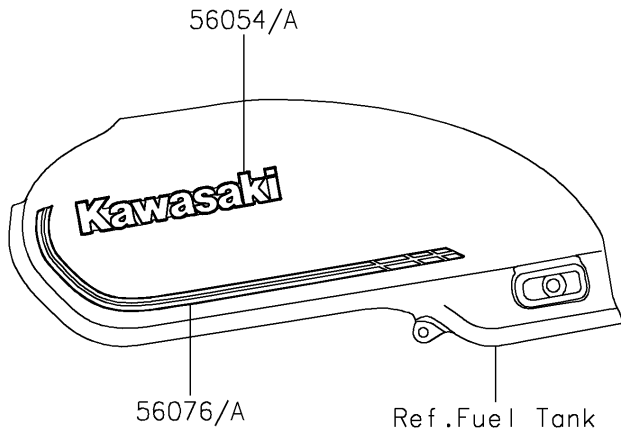

2022 Z650RS ABS PARTS DIAGRAM

Decals(Black)(MNFNN)

F2861

2022 Z650RS ABS PARTS LIST

Decals(Black)(MNFNN)

ITEM NAME	PART NUMBER	QUANTITY
MARK,FUEL TANK,LH,KAWASAKI,3D (Ref # 56054)	56054-2888	1
MARK,FUEL TANK,RH,KAWASAKI,3D (Ref # 56054A)	56054-2889	1
MARK,SIDE COVER,Z650RS,3D (Ref # 56054B)	56054-2896	2
MARK,ENGINE COVER (Ref # 56054C)	56054-2897	2
PATTERN,FUEL TANK,LH (Ref # 56076)	56076-3765	1
PATTERN,FUEL TANK,RH (Ref # 56076A)	56076-3766	1