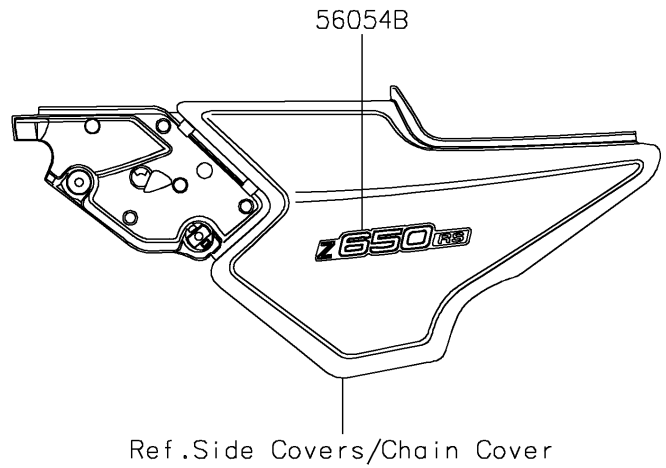

2022 Z650RS ABS PARTS DIAGRAM

Decals(Black)(MNFNN)

F2861

2022 Z650RS ABS PARTS LIST

Decals(Black)(MNFNN)

ITEM NAME	PART NUMBER	QUANTITY
MARK,FUEL TANK,LH,KAWASAKI,3D (Ref # 56054)	56054-2888	1
MARK,FUEL TANK,RH,KAWASAKI,3D (Ref # 56054A)	56054-2889	1
MARK,SIDE COVER,Z650RS,3D (Ref # 56054B)	56054-2896	2
MARK,ENGINE COVER (Ref # 56054C)	56054-2897	2
PATTERN,FUEL TANK,LH (Ref # 56076)	56076-3765	1
PATTERN,FUEL TANK,RH (Ref # 56076A)	56076-3766	1