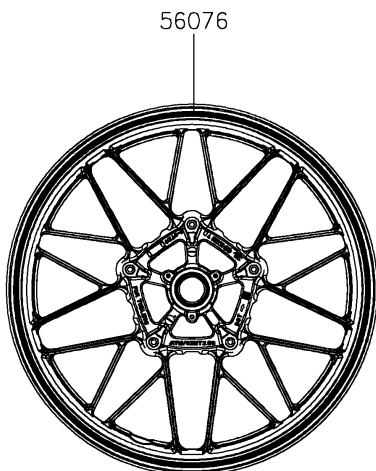

2022 Z650RS ABS PARTS DIAGRAM

Decals(Gray)(MNFAN/MNFAL)

F2861A

Ref. Side Covers/Chain Cover

Ref. Engine Cover(s)

Ref. Engine Cover(s)

Ref. Front Wheel

Ref. Rear Wheel/Chain

2022 Z650RS ABS PARTS LIST

Decals(Gray)(MNFAN/MNFAL)

ITEM NAME	PART NUMBER	QUANTITY
MARK,SIDE COVER,Z650RS,3D (Ref # 56054)	56054-2896	2
MARK,ENGINE COVER (Ref # 56054A)	56054-2897	2
PATTERN,WHEEL,BROWN,1409X6 (Ref # 56076)	56076-3769	4
RIM STRIPE APPLICATOR (Ref # 57001)	57001-1752	AR