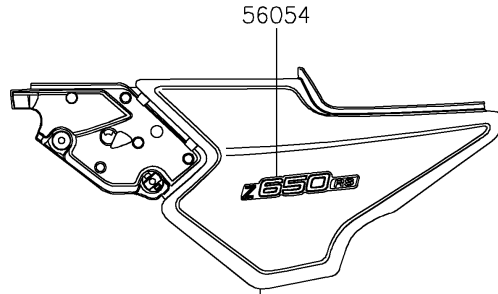

2022 Z650RS ABS PARTS DIAGRAM

Decals(Gray)(MNFAN/MNFAL)

F2861A

Ref. Side Covers/Chain Cover

Ref. Engine Cover(s)

Ref. Engine Cover(s)

Ref. Front Wheel

Ref. Rear Wheel/Chain

2022 Z650RS ABS PARTS LIST

Decals(Gray)(MNFAN/MNFAL)

ITEM NAME	PART NUMBER	QUANTITY
MARK,SIDE COVER,Z650RS,3D (Ref # 56054)	56054-2896	2
MARK,ENGINE COVER (Ref # 56054A)	56054-2897	2
PATTERN,WHEEL,BROWN,1409X6 (Ref # 56076)	56076-3769	4
RIM STRIPE APPLICATOR (Ref # 57001)	57001-1752	AR