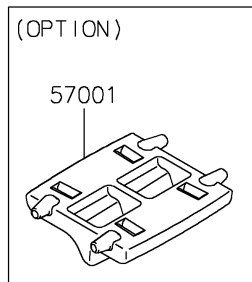

2022 Z650RS ABS PARTS DIAGRAM

Decals(Gray)(MNFAN/MNFAL)

F2861A

Ref. Side Covers/Chain Cover

Ref. Engine Cover(s)

Ref. Engine Cover(s)

Ref. Front Wheel

Ref. Rear Wheel/Chain

2022 Z650RS ABS PARTS LIST

Decals(Gray)(MNFAN/MNFAL)

ITEM NAME	PART NUMBER	QUANTITY
MARK,SIDE COVER,Z650RS,3D (Ref # 56054)	56054-2896	2
MARK,ENGINE COVER (Ref # 56054A)	56054-2897	2
PATTERN,WHEEL,BROWN,1409X6 (Ref # 56076)	56076-3769	4
RIM STRIPE APPLICATOR (Ref # 57001)	57001-1752	AR