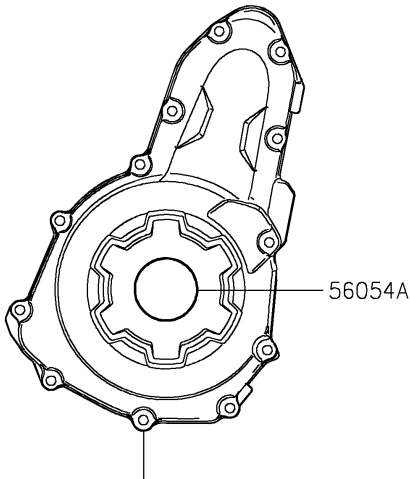

2022 Z650RS ABS PARTS DIAGRAM

Decals(Gray)(MNFAN/MNFAL)

F2861A

Ref. Side Covers/Chain Cover

Ref. Engine Cover(s)

Ref. Engine Cover(s)

Ref. Front Wheel

Ref. Rear Wheel/Chain

2022 Z650RS ABS PARTS LIST

Decals(Gray)(MNFAN/MNFAL)

ITEM NAME	PART NUMBER	QUANTITY
MARK,SIDE COVER,Z650RS,3D (Ref # 56054)	56054-2896	2
MARK,ENGINE COVER (Ref # 56054A)	56054-2897	2
PATTERN,WHEEL,BROWN,1409X6 (Ref # 56076)	56076-3769	4
RIM STRIPE APPLICATOR (Ref # 57001)	57001-1752	AR