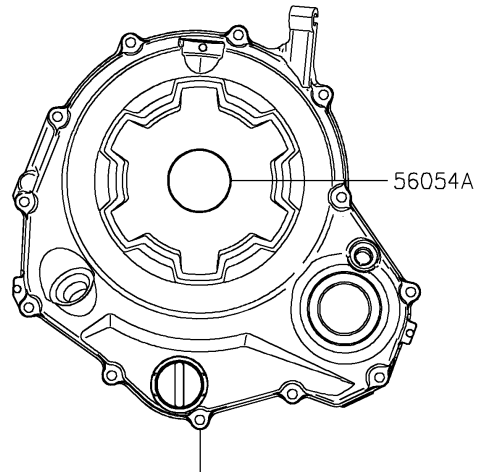

2022 Z650RS ABS PARTS DIAGRAM

Decals(Gray)(MNFAN/MNFAL)

F2861A

Ref. Side Covers/Chain Cover

Ref. Engine Cover(s)

Ref. Engine Cover(s)

Ref. Front Wheel

Ref. Rear Wheel/Chain

2022 Z650RS ABS PARTS LIST

Decals(Gray)(MNFAN/MNFAL)

ITEM NAME	PART NUMBER	QUANTITY
MARK,SIDE COVER,Z650RS,3D (Ref # 56054)	56054-2896	2
MARK,ENGINE COVER (Ref # 56054A)	56054-2897	2
PATTERN,WHEEL,BROWN,1409X6 (Ref # 56076)	56076-3769	4
RIM STRIPE APPLICATOR (Ref # 57001)	57001-1752	AR