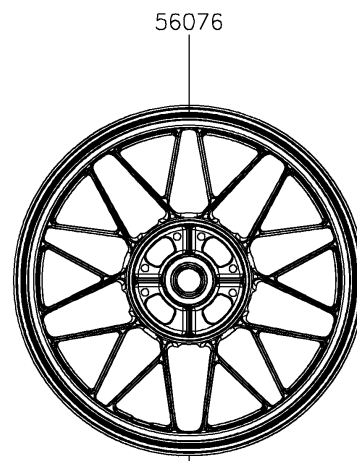

2022 Z650RS ABS PARTS DIAGRAM

Decals(Gray)(MNFAN/MNFAL)

F2861A

Ref. Side Covers/Chain Cover

Ref. Engine Cover(s)

Ref. Engine Cover(s)

Ref. Front Wheel

Ref. Rear Wheel/Chain

2022 Z650RS ABS PARTS LIST

Decals(Gray)(MNFAN/MNFAL)

ITEM NAME	PART NUMBER	QUANTITY
MARK,SIDE COVER,Z650RS,3D (Ref # 56054)	56054-2896	2
MARK,ENGINE COVER (Ref # 56054A)	56054-2897	2
PATTERN,WHEEL,BROWN,1409X6 (Ref # 56076)	56076-3769	4
RIM STRIPE APPLICATOR (Ref # 57001)	57001-1752	AR