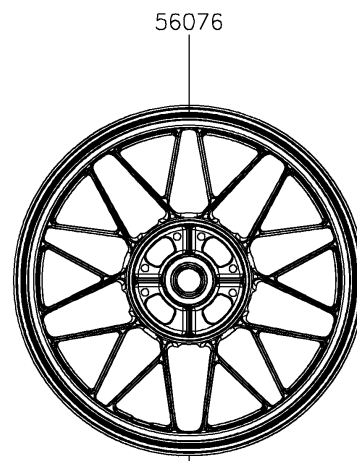

2022 Z650RS ABS PARTS DIAGRAM

Decals(Gray)(MNFAN/MNFAL)

F2861A

Ref. Side Covers/Chain Cover

Ref. Engine Cover(s)

Ref. Engine Cover(s)

Ref. Front Wheel

Ref. Rear Wheel/Chain

2022 Z650RS ABS PARTS LIST

Decals(Gray)(MNFAN/MNFAL)

ITEM NAME	PART NUMBER	QUANTITY
-----------	-------------	----------