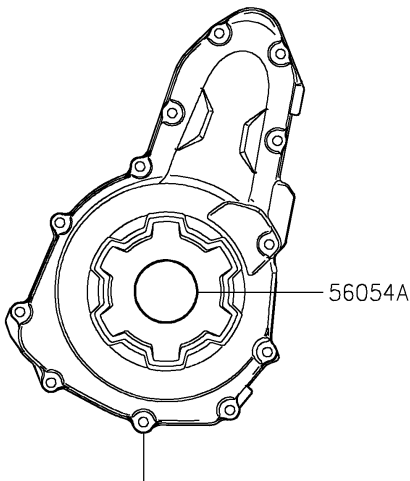

2022 Z650RS ABS PARTS DIAGRAM

Decals(Gray)(MNFAN/MNFAL)

F2861A

Ref. Side Covers/Chain Cover

Ref. Engine Cover(s)

Ref. Engine Cover(s)

Ref. Front Wheel

Ref. Rear Wheel/Chain

2022 Z650RS ABS PARTS LIST

Decals(Gray)(MNFAN/MNFAL)

ITEM NAME	PART NUMBER	QUANTITY
-----------	-------------	----------