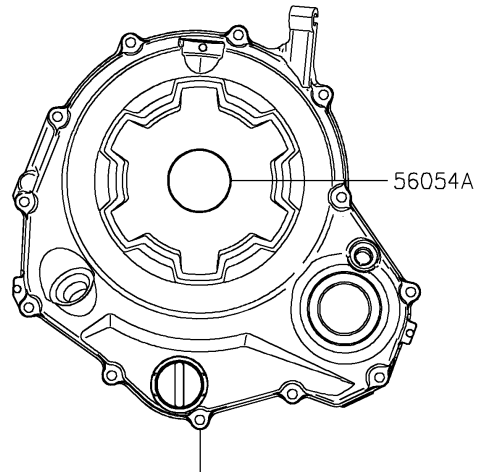

2022 Z650RS ABS PARTS DIAGRAM

Decals(Gray)(MNFAN/MNFAL)

F2861A

Ref. Side Covers/Chain Cover

Ref. Engine Cover(s)

Ref. Engine Cover(s)

Ref. Front Wheel

Ref. Rear Wheel/Chain

2022 Z650RS ABS PARTS LIST

Decals(Gray)(MNFAN/MNFAL)

ITEM NAME	PART NUMBER	QUANTITY
-----------	-------------	----------