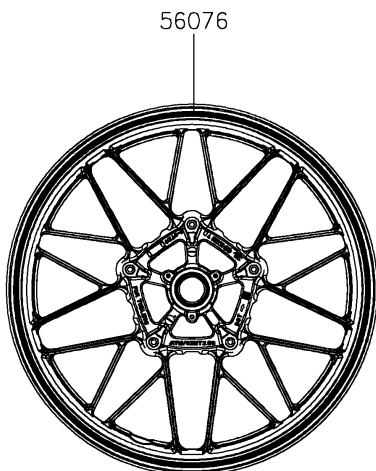

2022 Z650RS ABS PARTS DIAGRAM

Decals(Gray)(MNFAN/MNFAL)

F2861A

Ref. Side Covers/Chain Cover

Ref. Engine Cover(s)

Ref. Engine Cover(s)

Ref. Front Wheel

Ref. Rear Wheel/Chain

2022 Z650RS ABS PARTS LIST

Decals(Gray)(MNFAN/MNFAL)

ITEM NAME	PART NUMBER	QUANTITY
-----------	-------------	----------