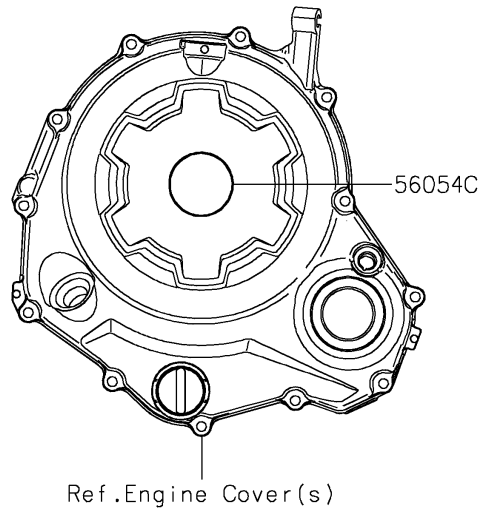

2022 Z650RS ABS PARTS DIAGRAM

Decals(Green)(MNFBN/MNFBL)

F2861B

2022 Z650RS ABS PARTS LIST

Decals(Green)(MNFBN/MNFBL)

ITEM NAME	PART NUMBER	QUANTITY
-----------	-------------	----------