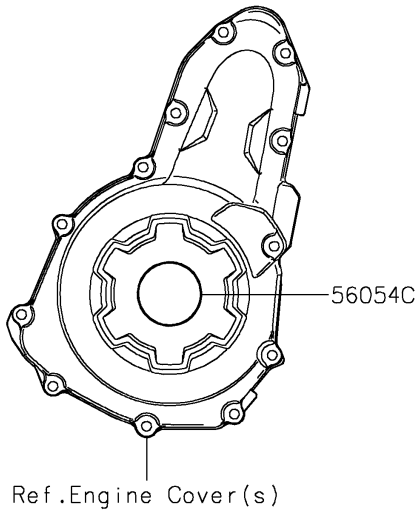

2022 Z650RS ABS PARTS DIAGRAM

Decals(Green)(MNFBN/MNFBL)

F2861B

2022 Z650RS ABS PARTS LIST

Decals(Green)(MNFBN/MNFBL)

ITEM NAME	PART NUMBER	QUANTITY
-----------	-------------	----------