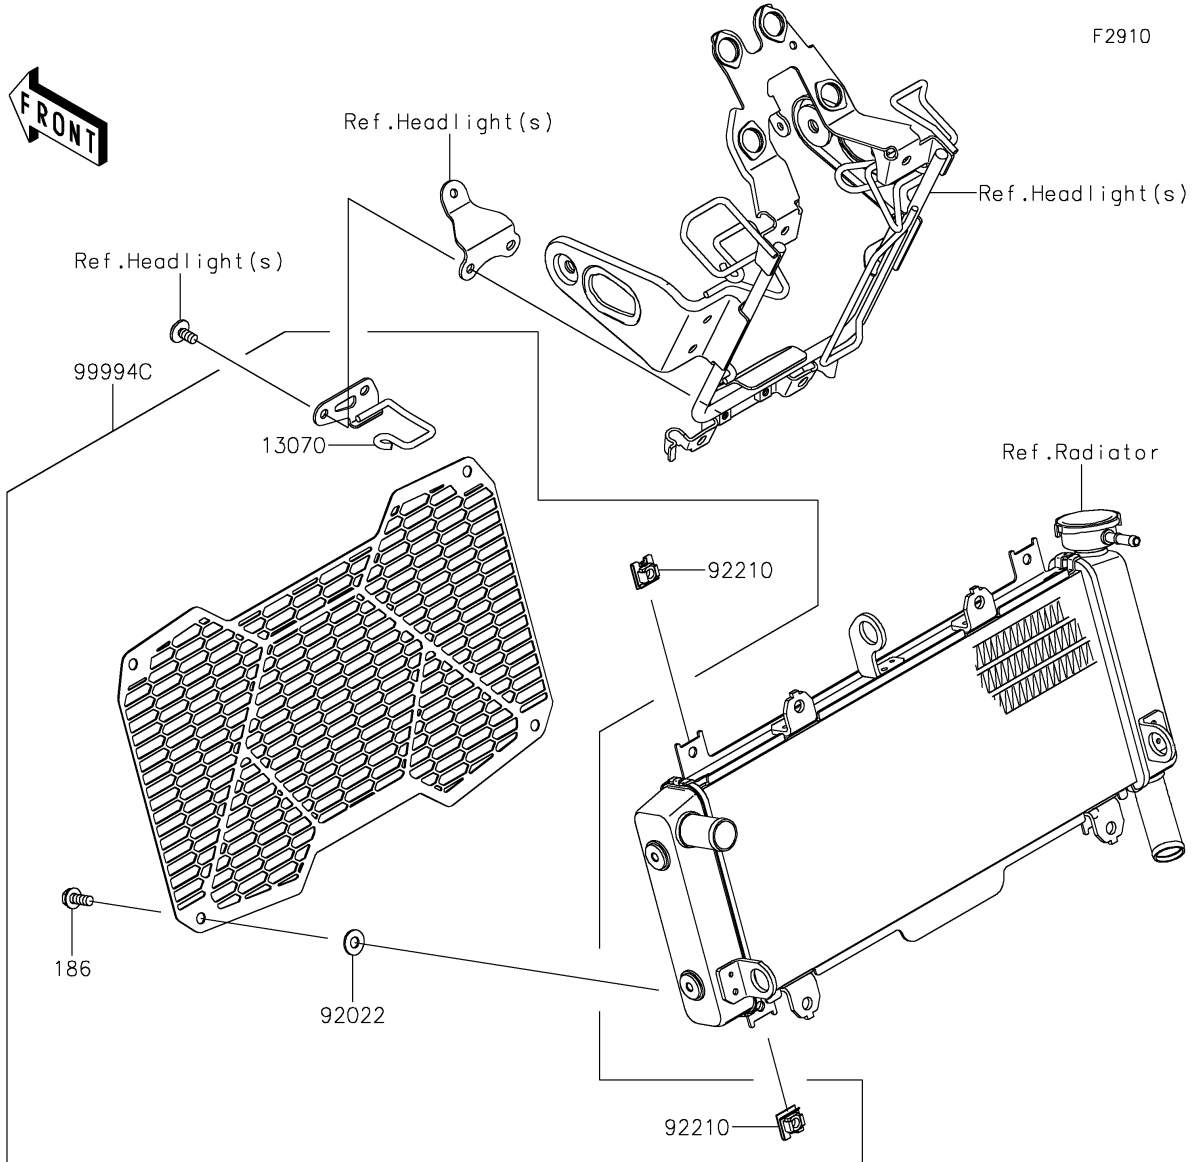

2022 Z650RS ABS PARTS DIAGRAM

Accessory(Radiator Screen and Cap)

2022 Z650RS ABS PARTS LIST

Accessory(Radiator Screen and Cap)

ITEM NAME	PART NUMBER	QUANTITY
GUIDE (Ref # 13070)	13070-0985	1
WASHER,7X16X1.2 (Ref # 92022)	92022-024	4
NUT,CLIP,6MM (Ref # 92210)	92210-0867	4
KIT-ACC,OIL FILLER CAP,WHITE (Ref # 99994)	99994-1018	1
KIT-ACC,OIL FILLER CAP,BLACK (Ref # 99994A)	99994-1229	1
KIT-ACC,OIL FILLER CAP,GOLD (Ref # 99994B)	99994-1245	1
RADIATOR SCREEN (Ref # 99994C)	99994-1731	1
BOLT-UPSET-WP (Ref # 186)	186BA0616	4
O RING,20MM (Ref # 670)	670B2020	1