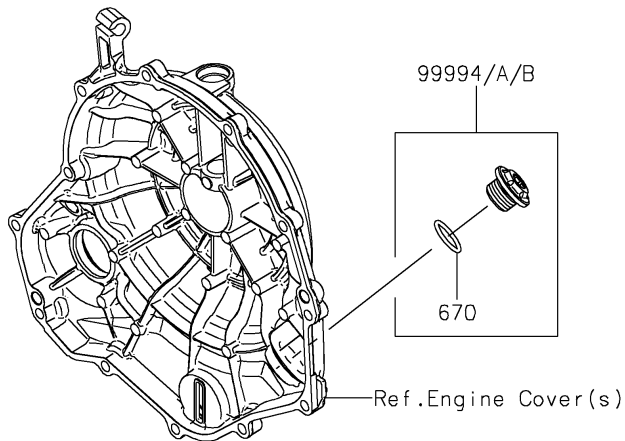

2022 Z650RS ABS PARTS DIAGRAM

Accessory(Radiator Screen and Cap)

2022 Z650RS ABS PARTS LIST

Accessory(Radiator Screen and Cap)

ITEM NAME	PART NUMBER	QUANTITY
GUIDE (Ref # 13070)	13070-0985	1
WASHER,7X16X1.2 (Ref # 92022)	92022-024	4
NUT,CLIP,6MM (Ref # 92210)	92210-0867	4
KIT-ACC,OIL FILLER CAP,WHITE (Ref # 99994)	99994-1018	1
KIT-ACC,OIL FILLER CAP,BLACK (Ref # 99994A)	99994-1229	1
KIT-ACC,OIL FILLER CAP,GOLD (Ref # 99994B)	99994-1245	1
RADIATOR SCREEN (Ref # 99994C)	99994-1731	1
BOLT-UPSET-WP (Ref # 186)	186BA0616	4
O RING,20MM (Ref # 670)	670B2020	1