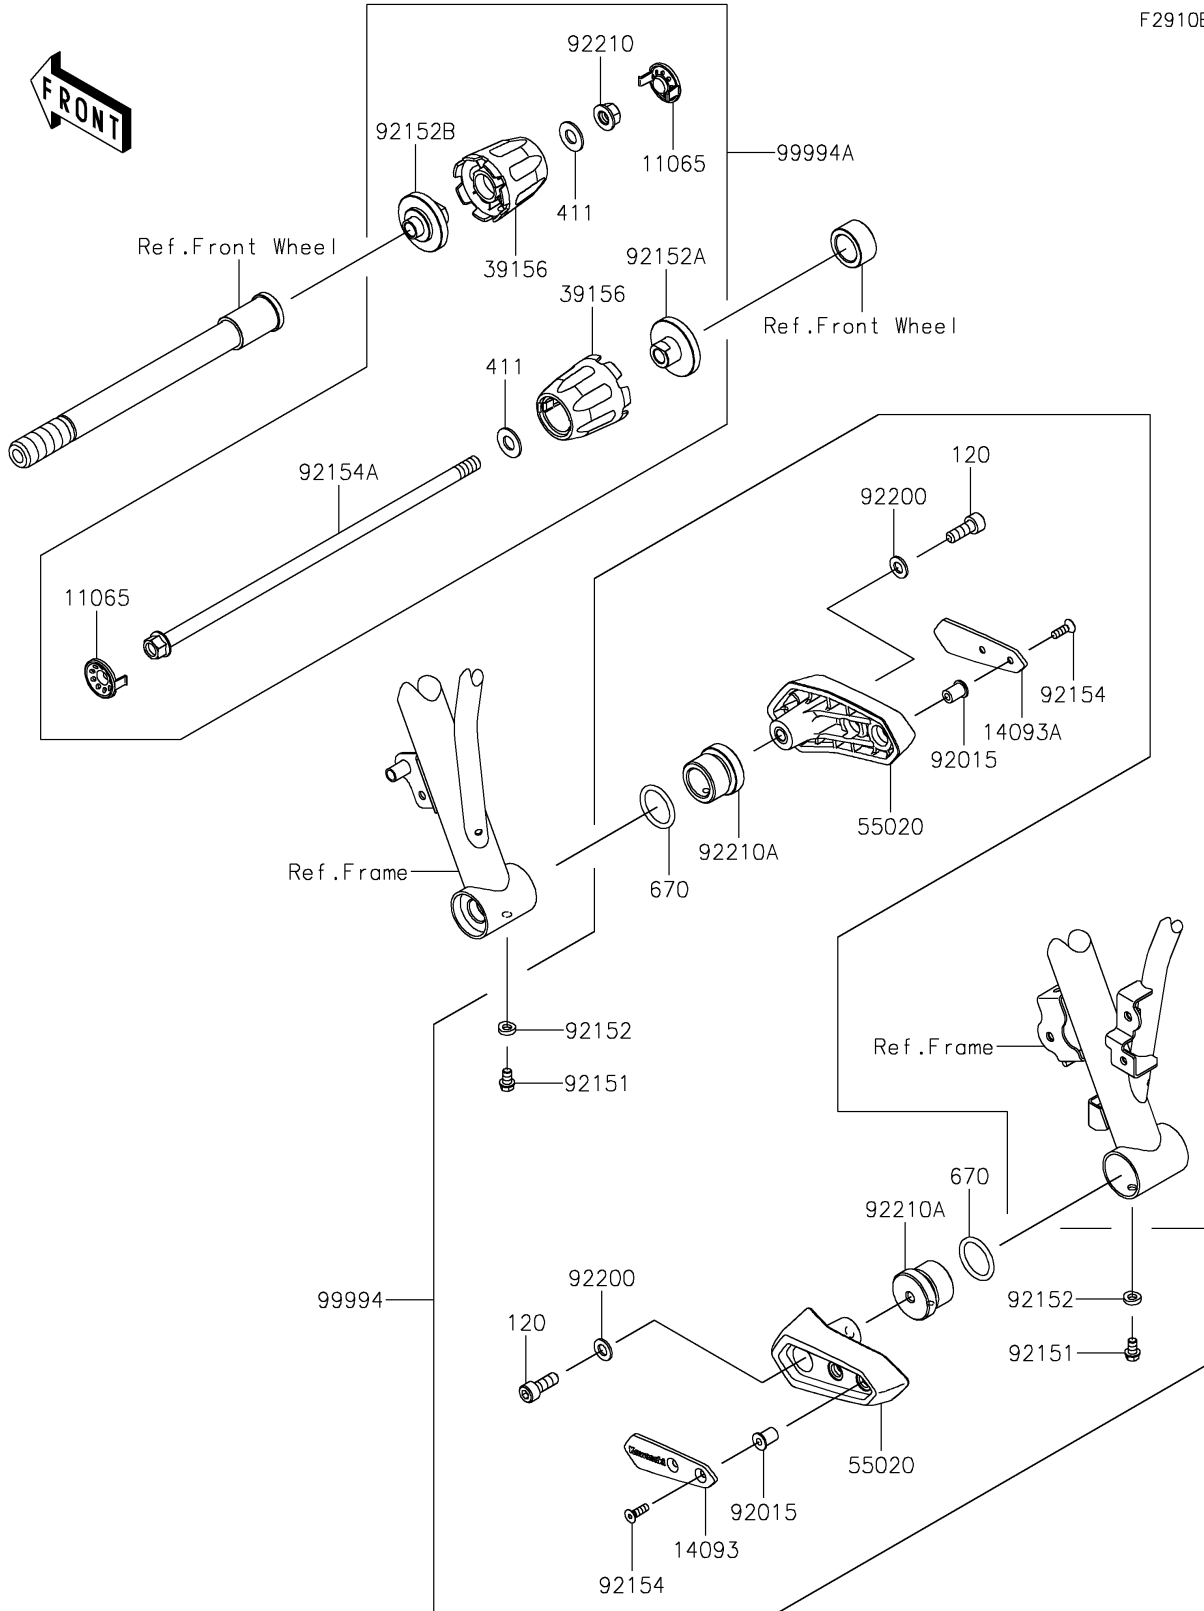

2022 Z650RS ABS PARTS DIAGRAM

Accessory(Slider)

F2910B

2022 Z650RS ABS PARTS LIST

Accessory(Slider)

ITEM NAME	PART NUMBER	QUANTITY
CAP,B.SILVER (Ref # 11065)	11065-1313-54N	2
COVER,SLIDER,LH (Ref # 14093)	14093-0971	1
COVER,SLIDER,RH (Ref # 14093A)	14093-0972	1
PAD,AXLE SLIDER (Ref # 39156)	39156-2212	2
GUARD (Ref # 55020)	55020-1997	2
NUT,WELL,5MM (Ref # 92015)	92015-1757	4
BOLT,6X10 (Ref # 92151)	92151-1277	2
COLLAR,6.3X12 (Ref # 92152)	92152-2236	2
COLLAR,LH (Ref # 92152A)	92152-2272	1
COLLAR,RH (Ref # 92152B)	92152-2273	1
BOLT,SOCKET,5X16 (Ref # 92154)	92154-1014	4
BOLT,FLANGED,10X310 (Ref # 92154A)	92154-4229	1
WASHER,8.4X16X1.6 (Ref # 92200)	92200-0807	2
NUT,LOCK,FLANGED,10MM (Ref # 92210)	92210-1139	1
NUT (Ref # 92210A)	92210-1505	2
FRAME SLIDER (Ref # 99994)	99994-1541	1
AXLE SLIDER,B.SILVER (Ref # 99994A)	99994-1542-54N	1
BOLT-SOCKET,8X22 (Ref # 120)	120CA0822	2
WASHER-PLAIN,10MM (Ref # 411)	411AA1000	2
O RING,26MM (Ref # 670)	670B3026	2