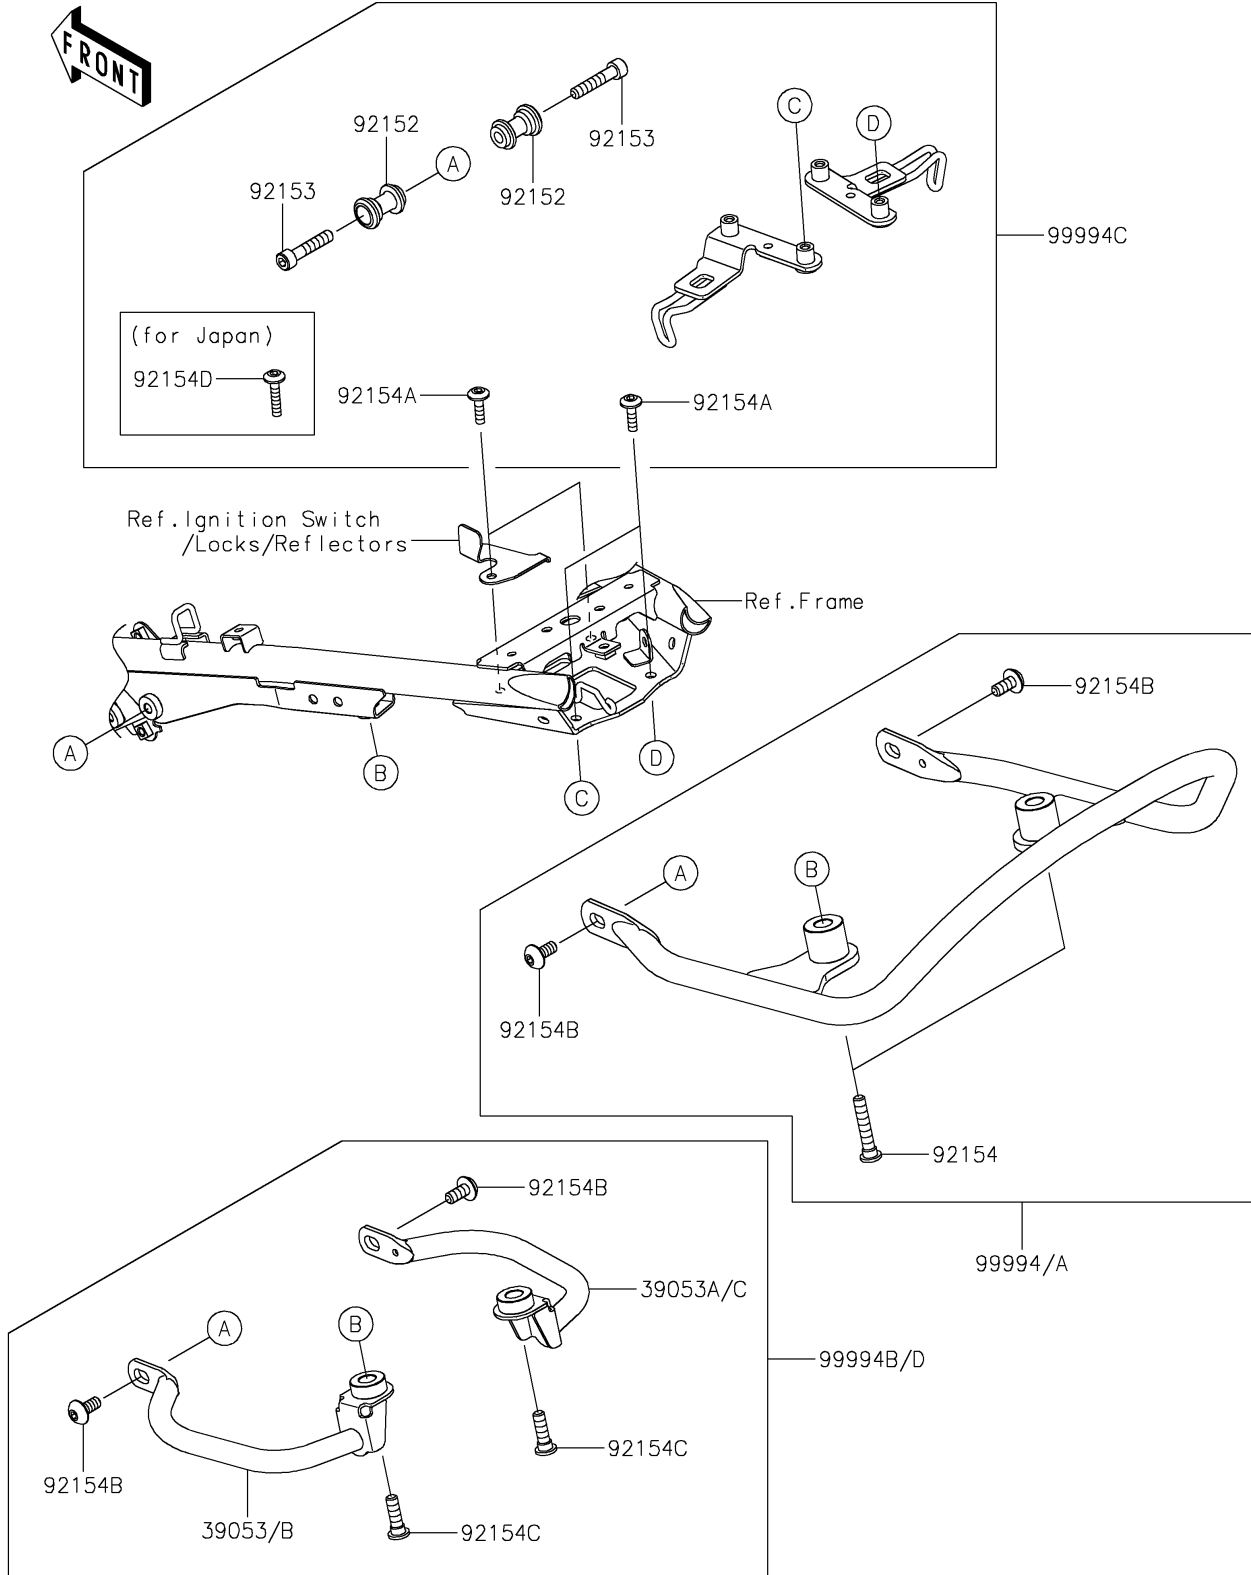

# 2022 Z650RS ABS PARTS DIAGRAM

Accessory(Grip and Tie Hook)

F2910D

## 2022 Z650RS ABS PARTS LIST

Accessory(Grip and Tie Hook)

ITEM NAME	PART NUMBER	QUANTITY
GRIP-SIDE,LH,PLATING (Ref # 39053)	39053-0005	1
GRIP-SIDE,RH,PLATING (Ref # 39053A)	39053-0006	1
GRIP-SIDE,LH,BLACK (Ref # 39053B)	39053-0007	1
GRIP-SIDE,RH,BLACK (Ref # 39053C)	39053-0008	1
COLLAR (Ref # 92152)	92152-2403	2
BOLT,SOCKET,8X40 (Ref # 92153)	92153-0517	2
BOLT,SOCKET,8X40 (Ref # 92154)	92154-0544	2
BOLT,SOCKET,6X22 (Ref # 92154A)	92154-2234	4
BOLT,SOCKET,8X18 (Ref # 92154B)	92154-2239	2
BOLT,SOCKET,8X28 (Ref # 92154C)	92154-2334	2
BOLT,SOCKET,6X30 (Ref # 92154D)	92154-4326	2
GRAB BAR(PLATING) (Ref # 99994)	99994-1544	1
GRAB BAR(BLACK) (Ref # 99994A)	99994-1545	1
SIDE GRIP(PLATING) (Ref # 99994B)	99994-1546	1
HOOK FOR BAGGAGE (Ref # 99994C)	99994-1554	1
SIDE GRIP(BLACK) (Ref # 99994D)	99994-1556	1