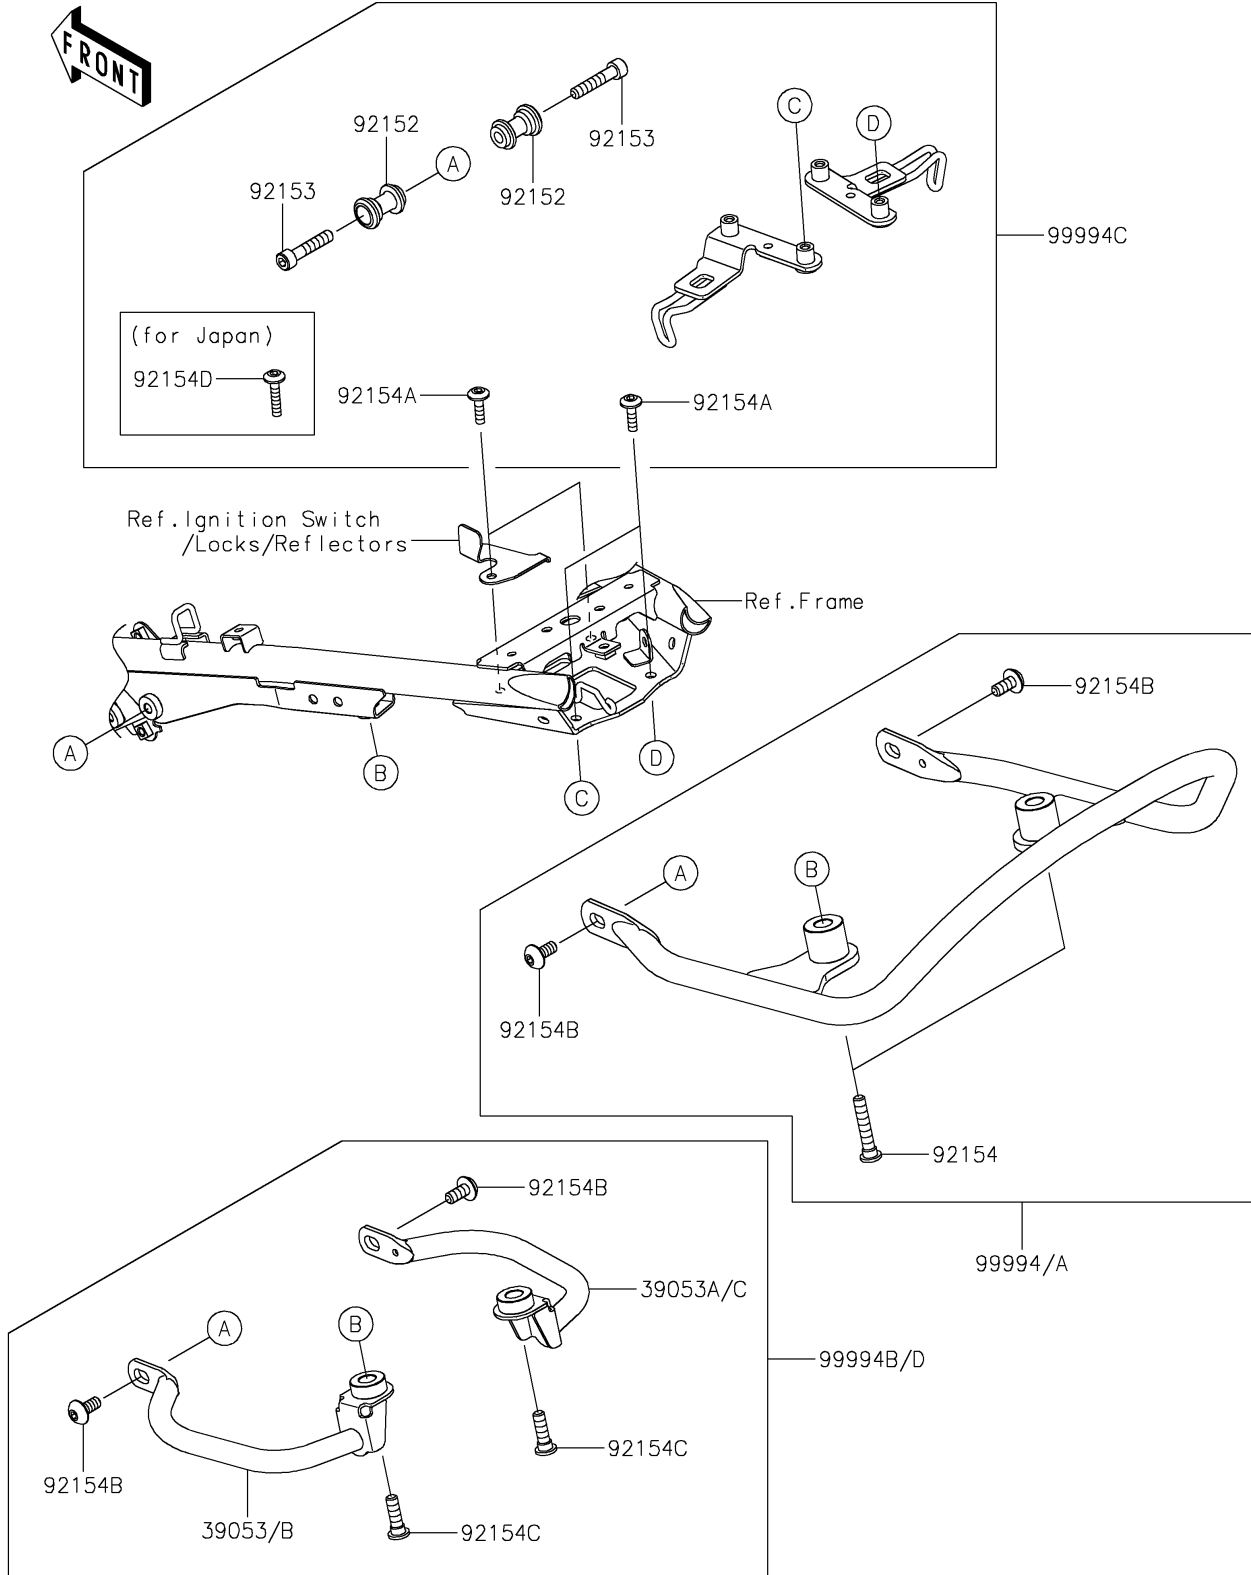

2022 Z650RS ABS PARTS DIAGRAM

Accessory(Grip and Tie Hook)

F2910D

2022 Z650RS ABS PARTS LIST

Accessory(Grip and Tie Hook)

ITEM NAME	PART NUMBER	QUANTITY
GRIP-SIDE,LH,PLATING (Ref # 39053)	39053-0005	1
GRIP-SIDE,RH,PLATING (Ref # 39053A)	39053-0006	1
GRIP-SIDE,LH,BLACK (Ref # 39053B)	39053-0007	1
GRIP-SIDE,RH,BLACK (Ref # 39053C)	39053-0008	1
COLLAR (Ref # 92152)	92152-2403	2
BOLT,SOCKET,8X40 (Ref # 92153)	92153-0517	2
BOLT,SOCKET,8X40 (Ref # 92154)	92154-0544	2
BOLT,SOCKET,6X22 (Ref # 92154A)	92154-2234	4
BOLT,SOCKET,8X18 (Ref # 92154B)	92154-2239	2
BOLT,SOCKET,8X28 (Ref # 92154C)	92154-2334	2
BOLT,SOCKET,6X30 (Ref # 92154D)	92154-4326	2
GRAB BAR(PLATING) (Ref # 99994)	99994-1544	1
GRAB BAR(BLACK) (Ref # 99994A)	99994-1545	1
SIDE GRIP(PLATING) (Ref # 99994B)	99994-1546	1
HOOK FOR BAGGAGE (Ref # 99994C)	99994-1554	1
SIDE GRIP(BLACK) (Ref # 99994D)	99994-1556	1