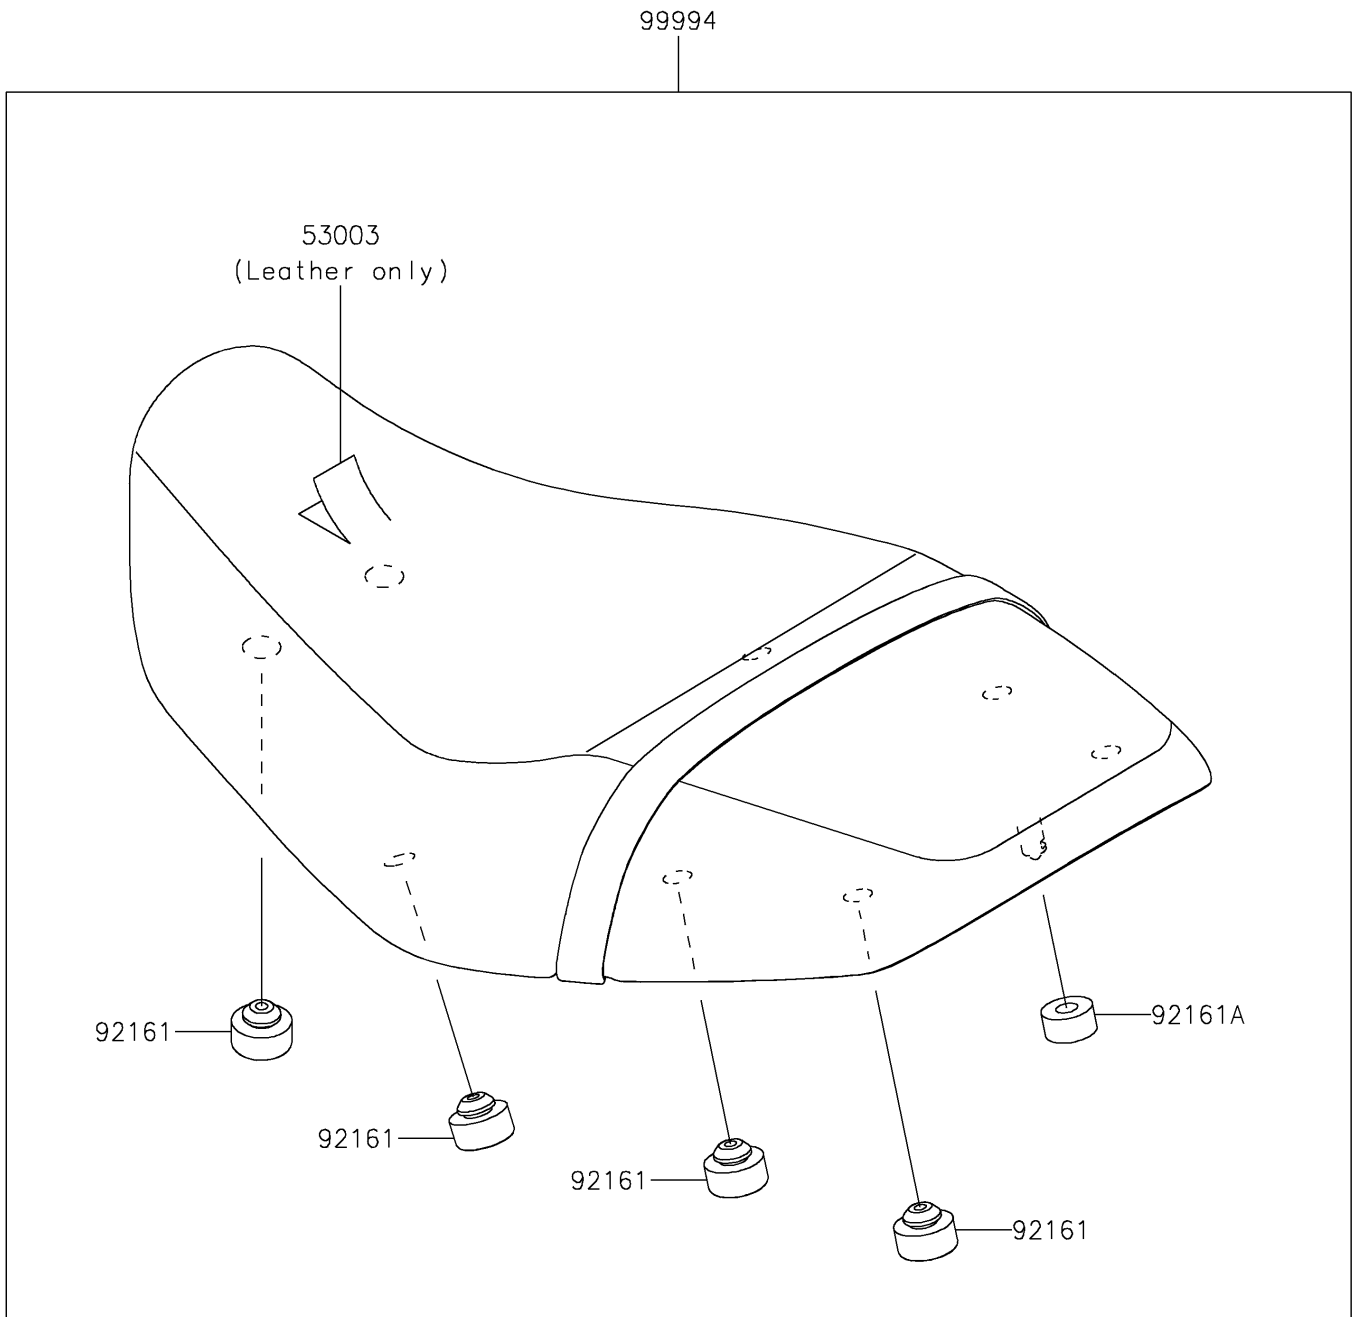

2022 Z650RS ABS PARTS DIAGRAM

Accessory(High Seat)

F2910E

2022 Z650RS ABS PARTS LIST

Accessory(High Seat)

ITEM NAME	PART NUMBER	QUANTITY
LEATHER,BLACK (Ref # 53003)	53003-0550-MA	1
DAMPER,14X30X14.5 (Ref # 92161)	92161-1970	8
DAMPER,11X26X13 (Ref # 92161A)	92161-2457	1
HIGH SEAT,BLACK+BLK (Ref # 99994)	99994-1555-12Y	1