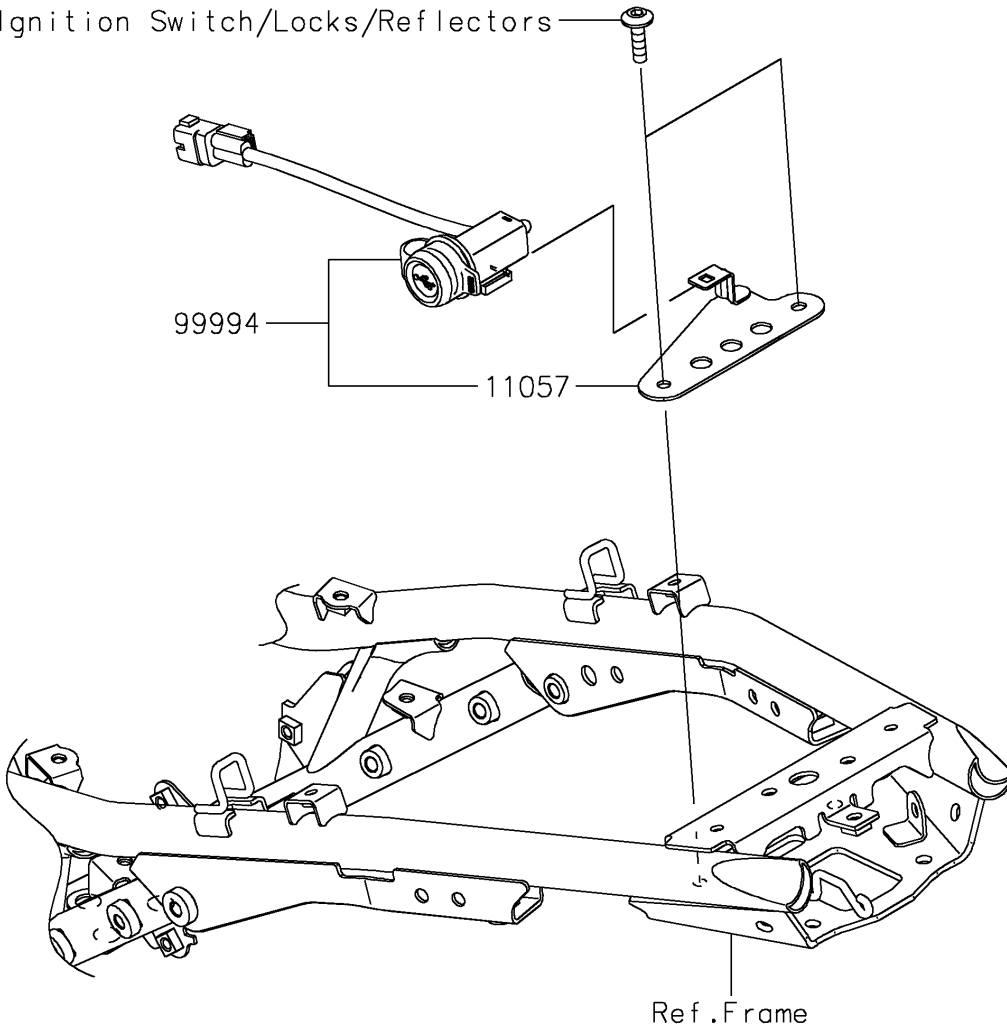

2022 Z650RS ABS PARTS DIAGRAM

Accessory(USB)

F2910F

Ref. Ignition Switch/Locks/Reflectors

2022 Z650RS ABS PARTS LIST

Accessory(USB)

ITEM NAME	PART NUMBER	QUANTITY
BRACKET,USB (Ref # 11057)	11057-7161	1
USB (Ref # 99994)	99994-1552	1