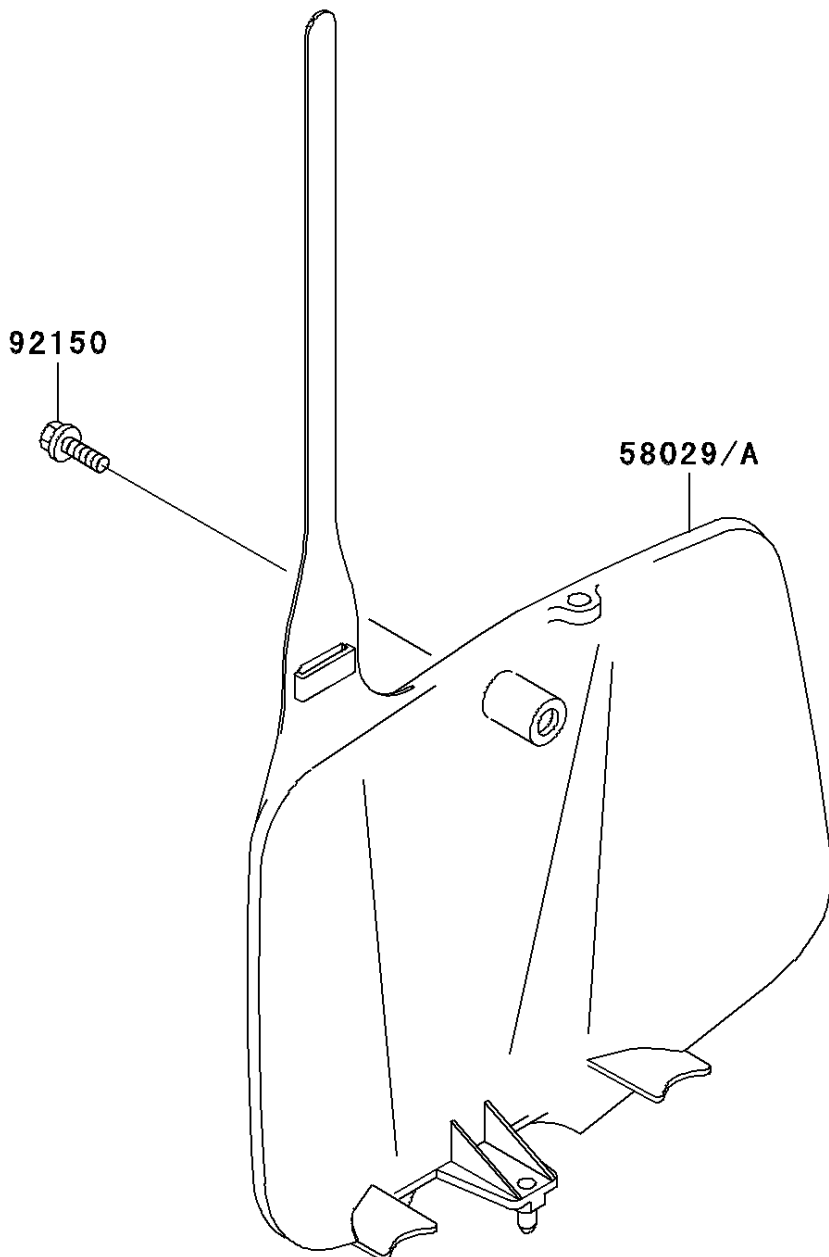

2000 KX65 PARTS DIAGRAM

Accessory

F2910

2000 KX65 PARTS LIST

Accessory

ITEM NAME	PART NUMBER	QUANTITY
PLATE-NUMBER,P.WHITE (Ref # 58029A)	58029-1087-6F	1
BOLT,6X14 (Ref # 92150)	92150-1340	1