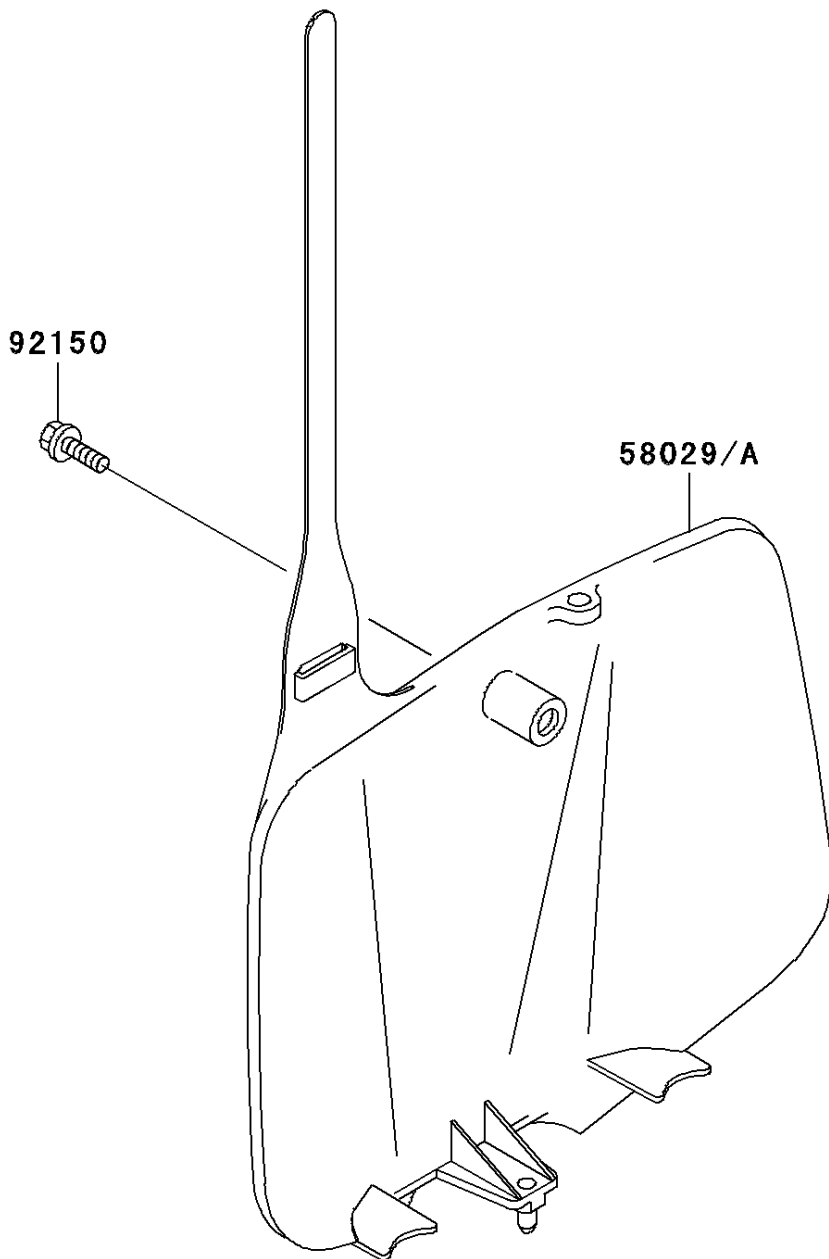

2001 KX65 PARTS DIAGRAM

Accessory

F2910

2001 KX65 PARTS LIST

Accessory

ITEM NAME	PART NUMBER	QUANTITY
PLATE-NUMBER,P.WHITE (Ref # 58029A)	58029-1087-6F	1
BOLT,6X14 (Ref # 92150)	92150-1340	1