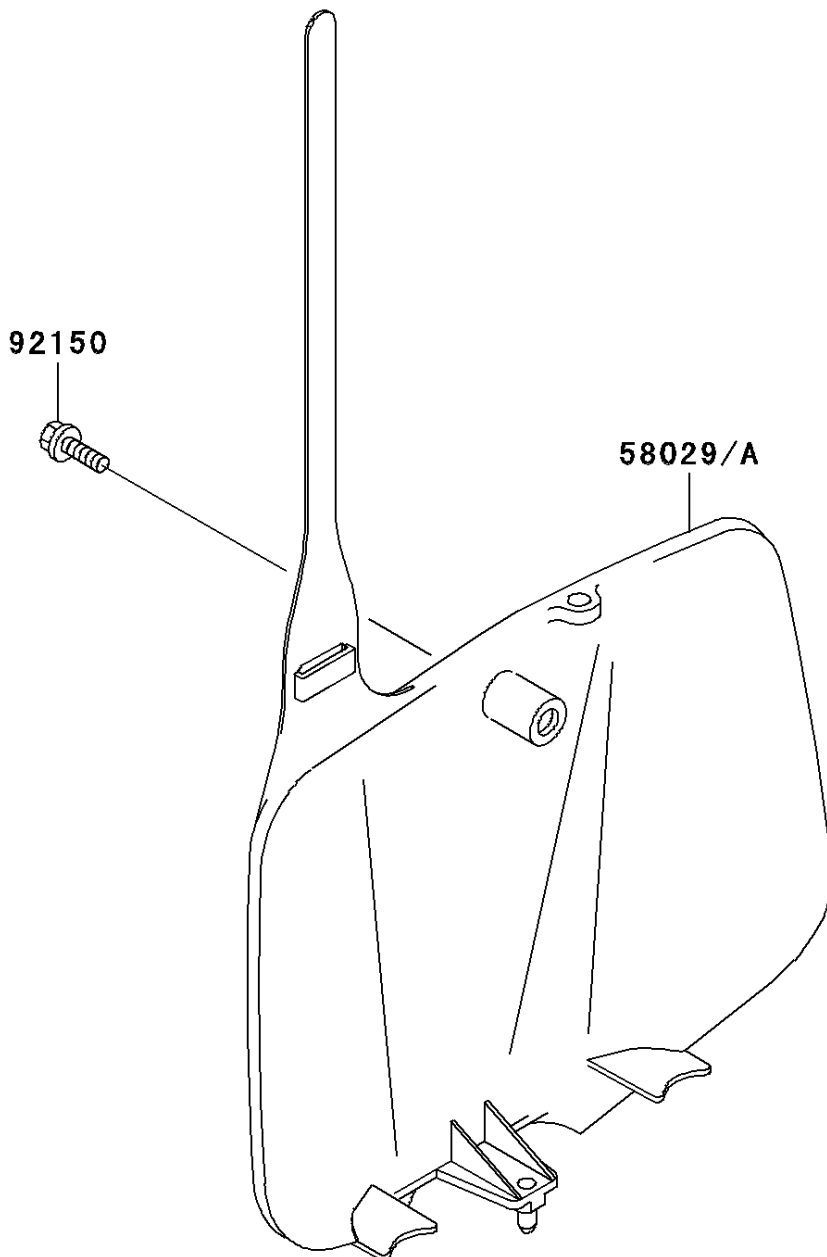

# 2003 KX65 PARTS DIAGRAM

Accessory

F2910

## 2003 KX65 PARTS LIST

### Accessory

ITEM NAME	PART NUMBER	QUANTITY
PLATE-NUMBER,S.WHITE (Ref # 58029)	58029-1087-266	1
BOLT,6X14 (Ref # 92150)	92150-1340	1