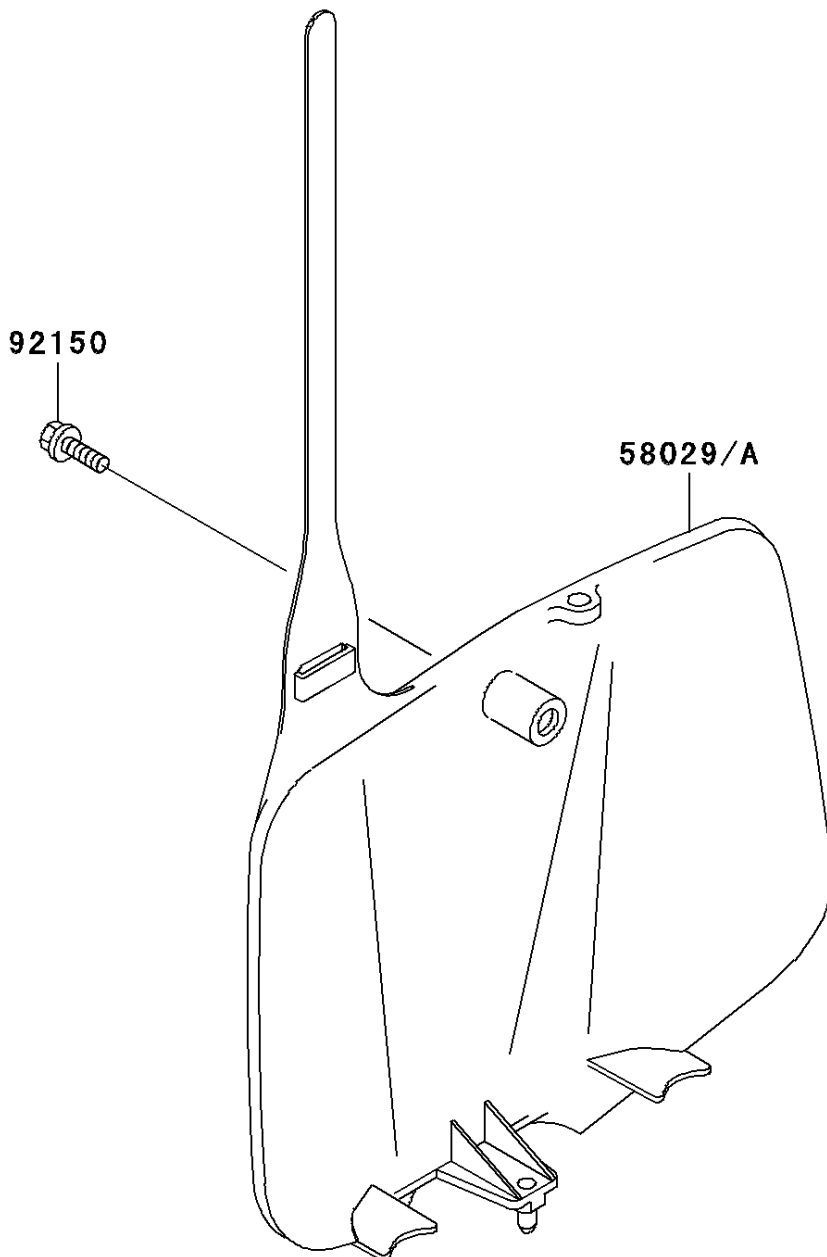

2004 KX65 PARTS DIAGRAM

Accessory

F2910

2004 KX65 PARTS LIST

Accessory

ITEM NAME	PART NUMBER	QUANTITY
PLATE-NUMBER,S.WHITE (Ref # 58029)	58029-1087-266	1
BOLT,6X14 (Ref # 92150)	92150-1340	1