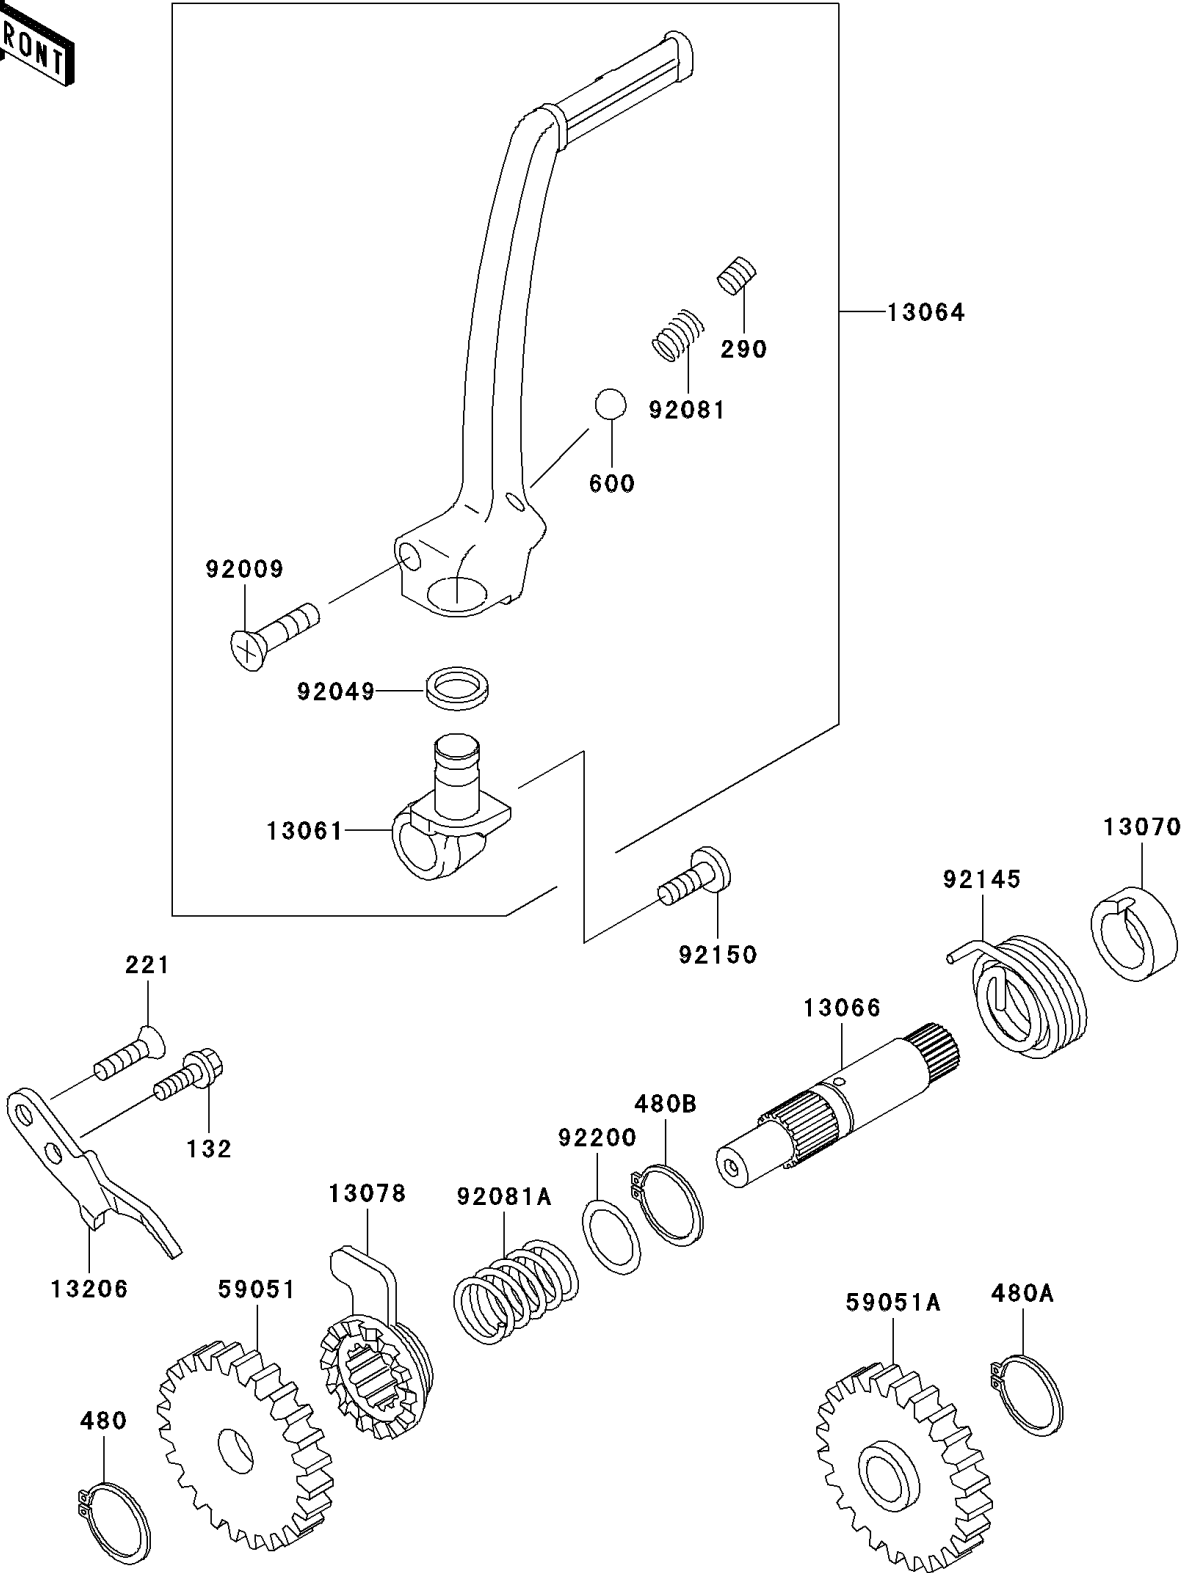

2005 KX65 PARTS DIAGRAM

Kickstarter Mechanism

E1340

2005 KX65 PARTS LIST

Kickstarter Mechanism

ITEM NAME	PART NUMBER	QUANTITY
BOLT-FLANGED-SMALL (Ref # 132)	132G0616	1
SCREW-CSK-CROS,6X18 (Ref # 221)	221B0618	1
SCREW-SET-SOCKET (Ref # 290)	290P0808	1
CIRCLIP-TYPE-C,12MM (Ref # 480)	480J1200	1
CIRCLIP-TYPE-C,15MM (Ref # 480A)	480J1500	1
CIRCLIP-TYPE-C,16MM (Ref # 480B)	480J1600	1
BALL-STEEL,1/4" (Ref # 600)	600A0800	1
BOSS,KICK PEDAL (Ref # 13061)	13061-1712	1
LEVER-ASSY-KICK,PEDAL (Ref # 13064)	13064-1196	1
SHAFT-KICK (Ref # 13066)	13066-1097	1
GUIDE (Ref # 13070)	13070-1314	1
RATCHET (Ref # 13078)	13078-1004	1
GUIDE-KICK (Ref # 13206)	13206-1067	1
GEAR-SPUR,32T (Ref # 59051)	59051-1026	1
GEAR-SPUR,30T (Ref # 59051A)	59051-1027	1
SCREW,6X27 (Ref # 92009)	92009-1607	1
SEAL-OIL,SR12162.5 (Ref # 92049)	92049-1468	1
SPRING,KICK PEDAL (Ref # 92081)	92081-020	1
SPRING,RATCHET (Ref # 92081A)	92081-122	1
SPRING (Ref # 92145)	92145-1058	1
BOLT,SOCKET,6X16 (Ref # 92150)	92150-1673	1
WASHER,KICKSHAFT (Ref # 92200)	92200-1209	1