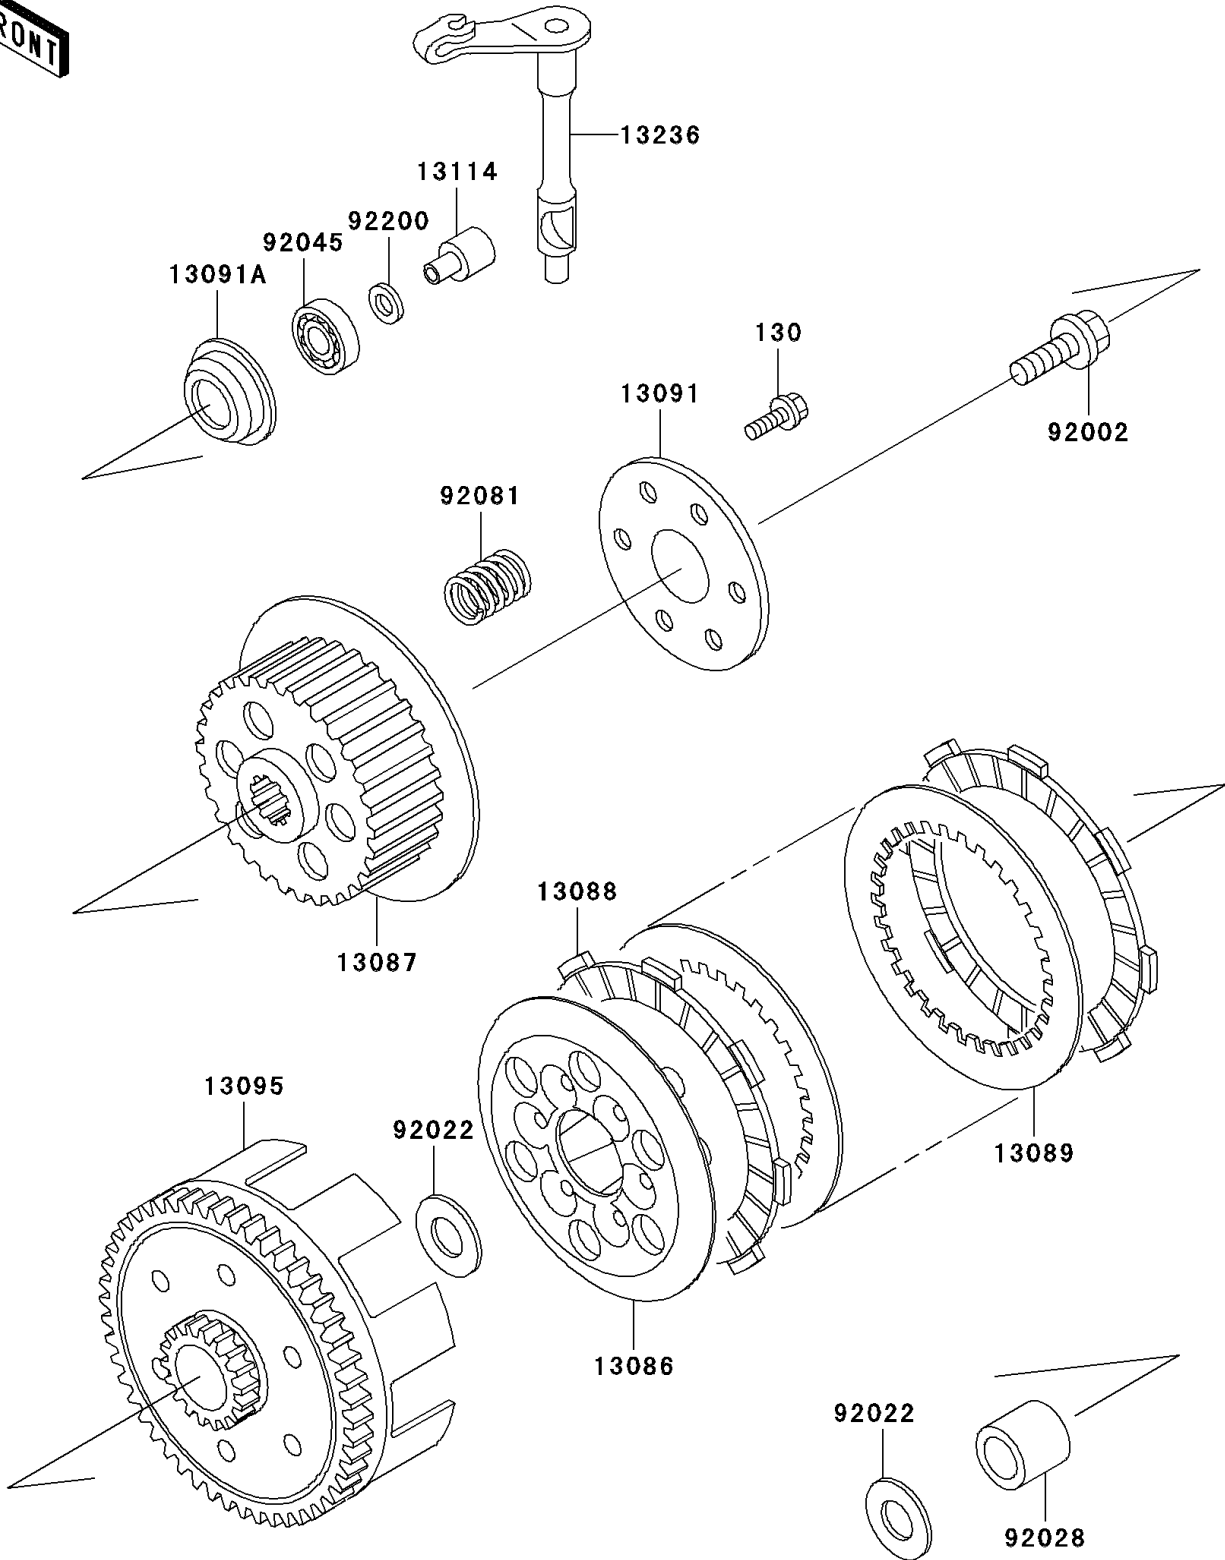

2005 KX65 PARTS DIAGRAM

Clutch

E1350

2005 KX65 PARTS LIST

Clutch

ITEM NAME	PART NUMBER	QUANTITY
BOLT-FLANGED (Ref # 130)	130P0520	6
WHEEL-CLUTCH (Ref # 13086)	13086-1002	1
HUB-CLUTCH (Ref # 13087)	13087-1051	1
PLATE-FRICTION (Ref # 13088)	13088-1010	5
PLATE-CLUTCH (Ref # 13089)	13089-1087	4
HOLDER,CLUTCH SPRING (Ref # 13091)	13091-1115	1
HOLDER,CLUTCH PUSHER (Ref # 13091A)	13091-1133	1
HOUSING-COMP-CLUTCH (Ref # 13095)	13095-1042	1
PUSHER-CLUTCH (Ref # 13114)	13114-1055	1
LEVER-COMP,RELEASE (Ref # 13236)	13236-1338	1
BOLT,10X30 (Ref # 92002)	92002-1697	1
WASHER,17.3X28X1 (Ref # 92022)	92022-255	2
BUSHING (Ref # 92028)	92028-1967	1
BEARING-BALL,627 (Ref # 92045)	92045-1236	1
SPRING,CLUTCH (Ref # 92081)	92081-1175	6
WASHER,7X12.5X0.8 (Ref # 92200)	92200-1197	1