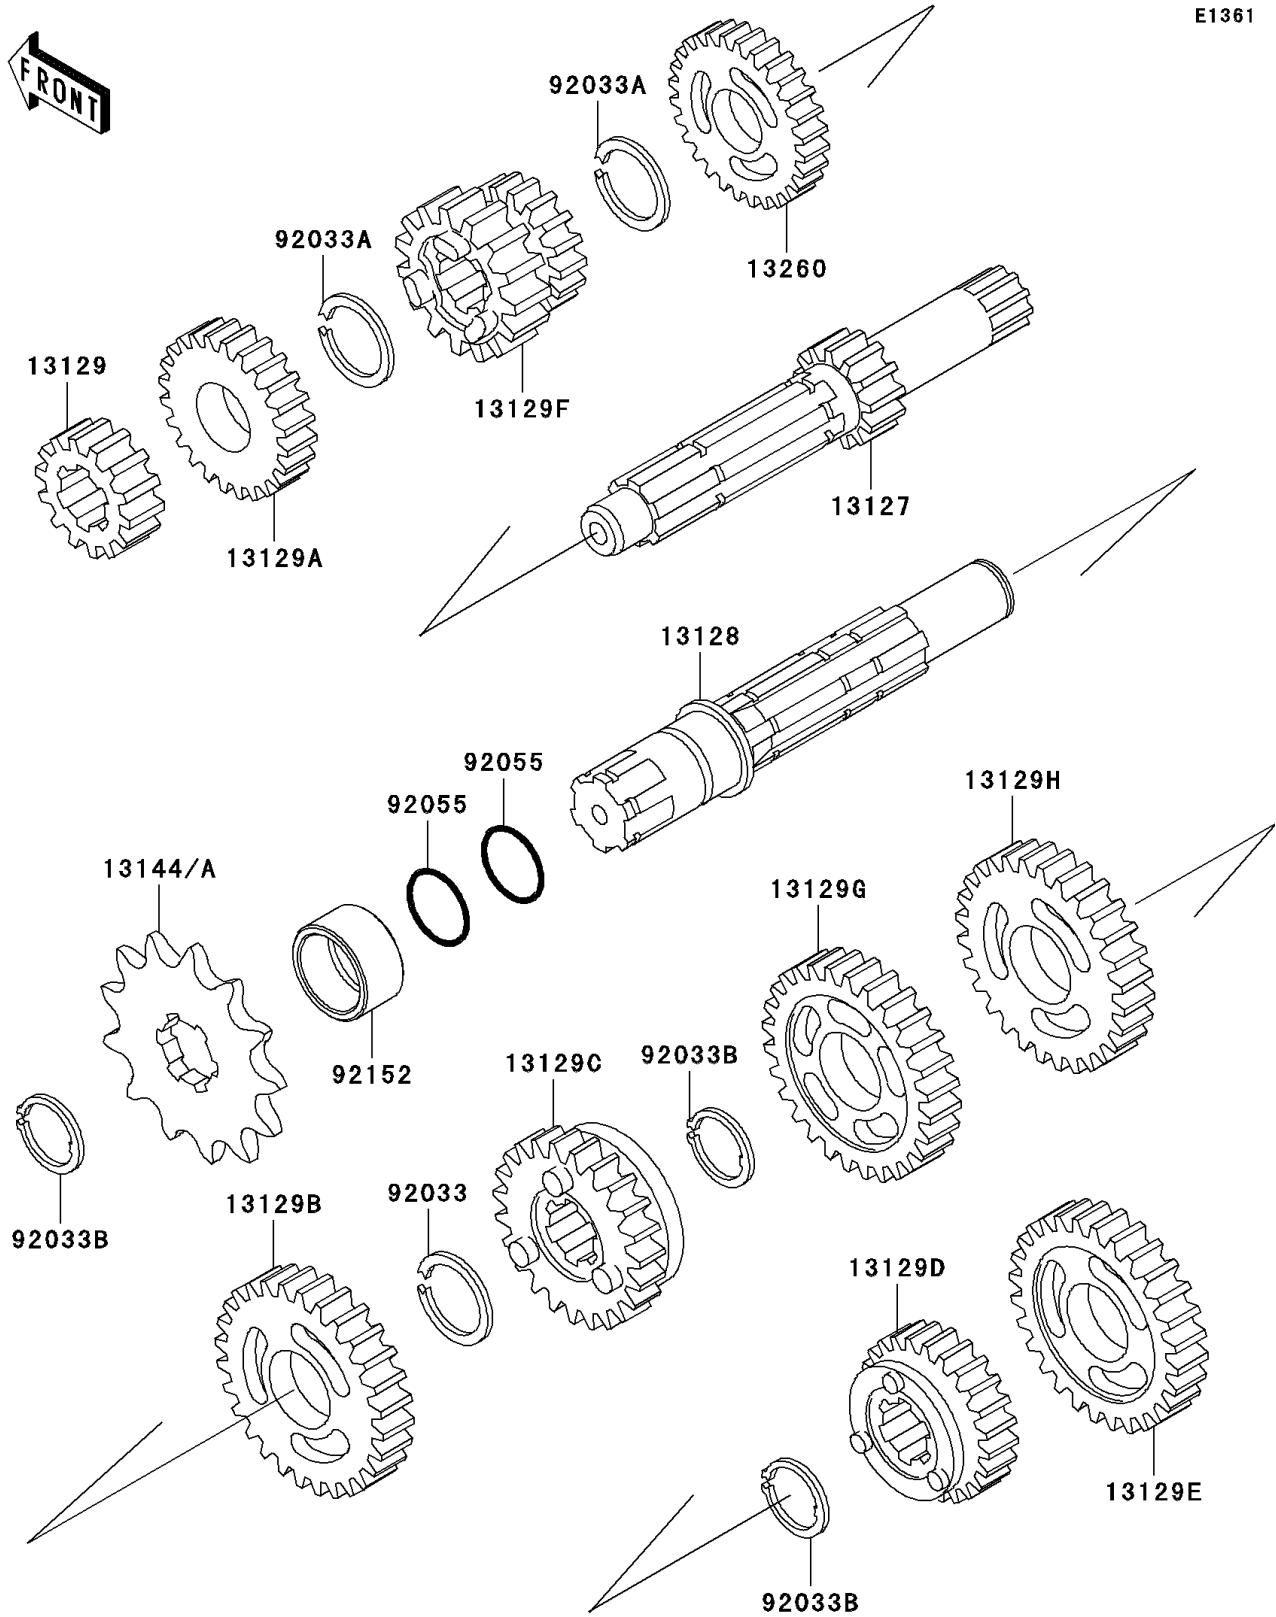

2005 KX65 PARTS DIAGRAM

Transmission

E1361

2005 KX65 PARTS LIST

Transmission

ITEM NAME	PART NUMBER	QUANTITY
SHAFT-TRANSMISSION INPUT,13T (Ref # 13127)	13127-1105	1
SHAFT-TRANSMISSION OUTPUT (Ref # 13128)	13128-0016	1
GEAR,INPUT 2ND,16T (Ref # 13129)	13129-1215	1
GEAR,INPUT 5TH,23T (Ref # 13129A)	13129-1343	1
GEAR,OUTPUT 2ND,34T (Ref # 13129B)	13129-1345	1
GEAR,OUTPUT 5TH,28T (Ref # 13129C)	13129-1348	1
GEAR,OUTPUT TOP,26T (Ref # 13129D)	13129-1349	1
GEAR,OUTPUT LOW,37T (Ref # 13129E)	13129-1515	1
GEAR,INPUT 3RD&4TH,21T&18T (Ref # 13129F)	13129-1611	1
GEAR,OUTPUT 4TH,30T (Ref # 13129G)	13129-1612	1
GEAR,OUTPUT 3RD,31T (Ref # 13129H)	13129-1654	1
SPROCKET-OUTPUT,14T (Ref # 13144)	13144-1022	1
SPROCKET-OUTPUT,13T (Ref # 13144A)	13144-1023	1
GEAR,INPUT TOP,24T (Ref # 13260)	13260-1542	1
RING-SNAP,18MM (Ref # 92033)	92033-029	1
RING-SNAP,17MM (Ref # 92033A)	92033-1060	2
RING-SNAP,18MM (Ref # 92033B)	92033-1079	3
RING-O,17.5X1.5 (Ref # 92055)	92055-022	2
COLLAR,20X25X12.9 (Ref # 92152)	92152-0195	1