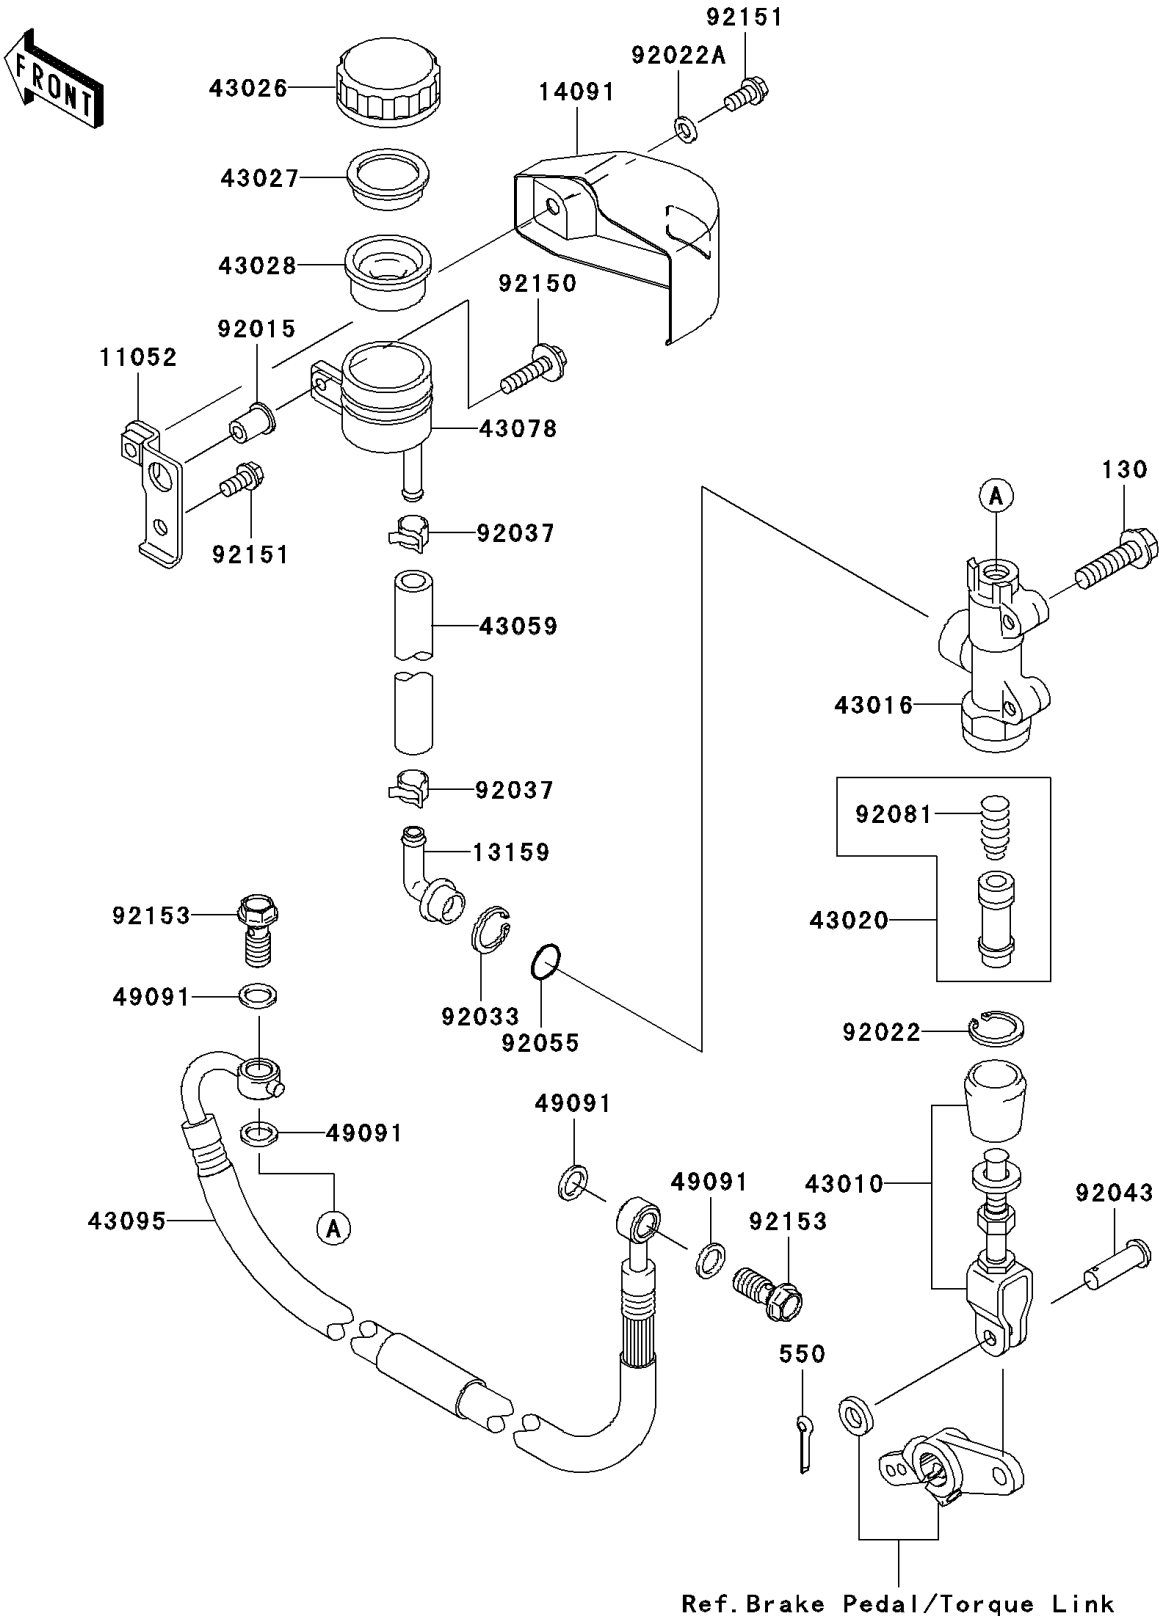

2006 Vulcan 1600 Nomad PARTS DIAGRAM

Rear Master Cylinder

F2293

2006 Vulcan 1600 Nomad PARTS LIST

Rear Master Cylinder

| ITEM NAME | PART NUMBER | QUANTITY |
|-----------|-------------|----------|
|-----------|-------------|----------|