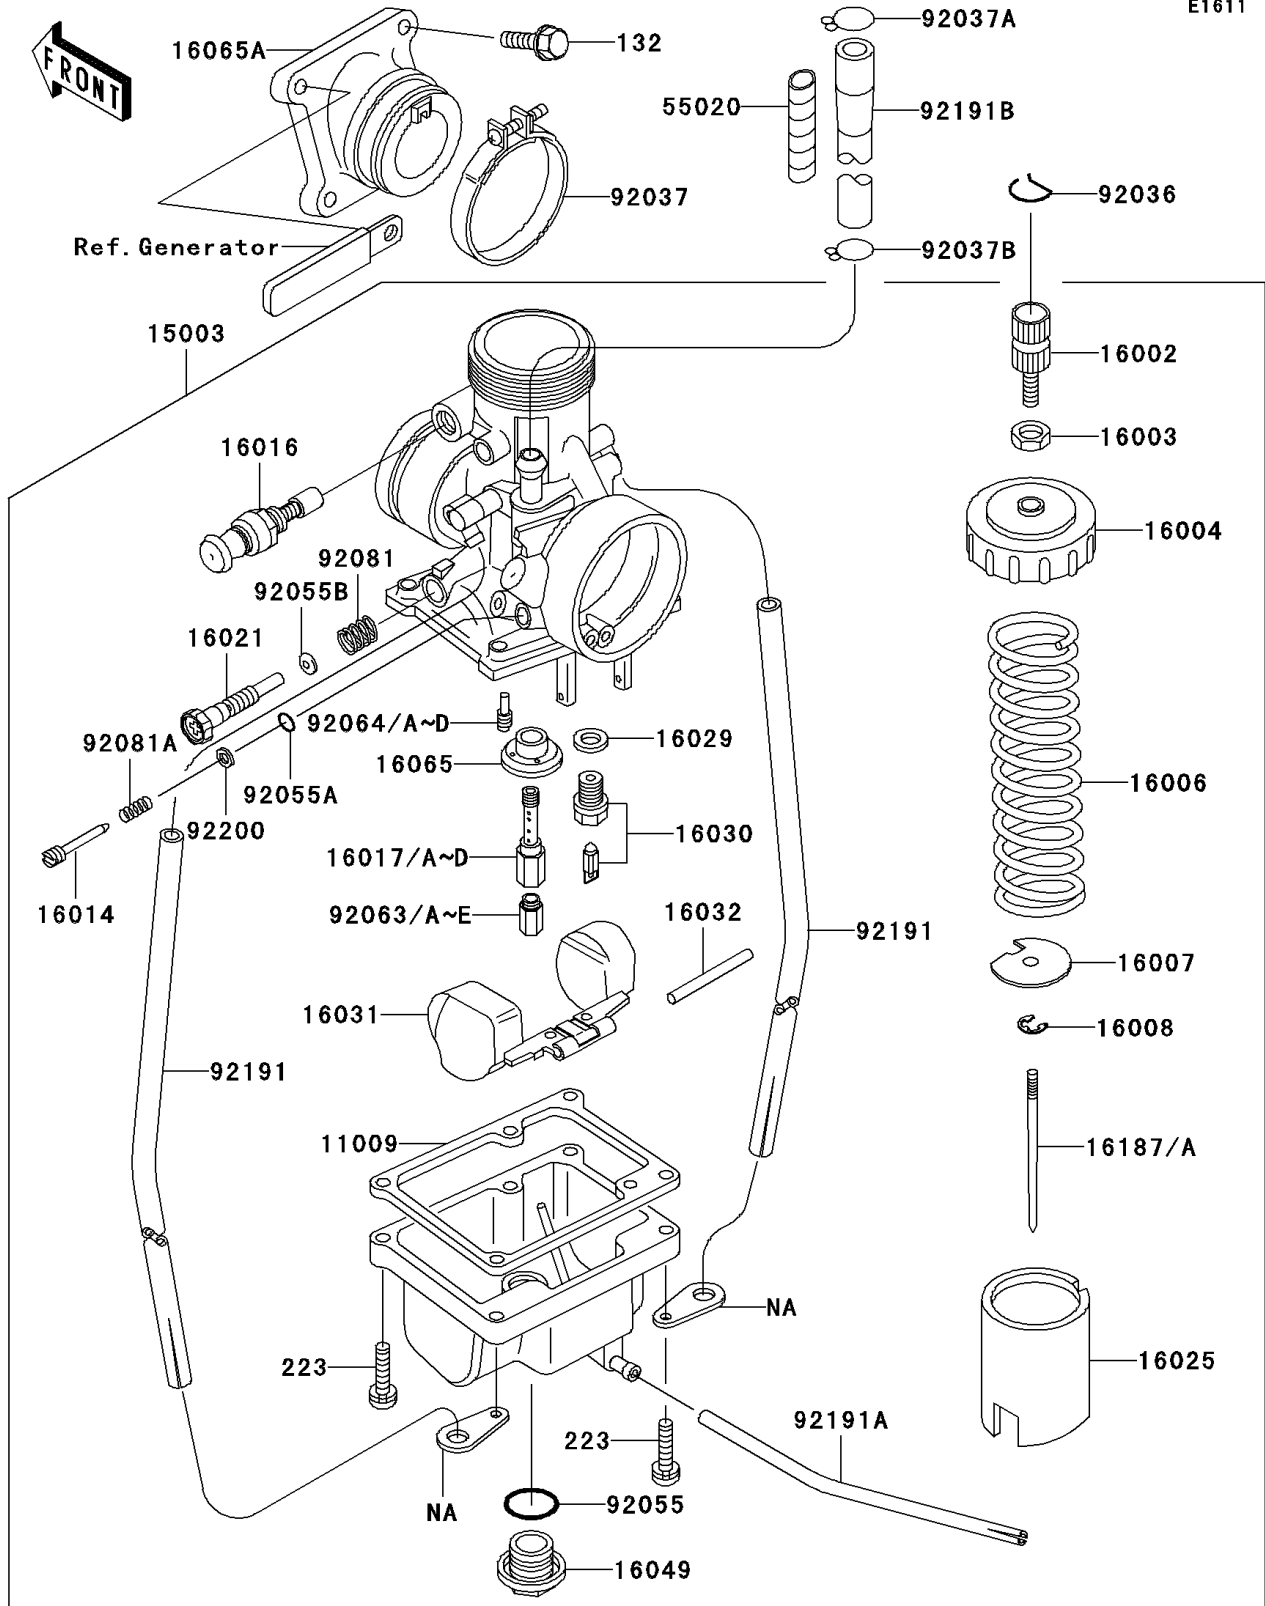

# 2005 KX65 PARTS DIAGRAM

Carburetor

E1611

### Carburetor

ITEM NAME	PART NUMBER	QUANTITY
GASKET,FLOAT CHAMBER (Ref # 11009)	11009-1147	1
CARBURETOR-ASSY (Ref # 15003)	15003-1669	1
ADJUSTER-CABLE (Ref # 16002)	16002-011	1
NUT,ADJUST LOCK (Ref # 16003)	16003-006	1
CAP-CHAMBER (Ref # 16004)	16004-025	1
SPRING,THROTTLE VALVE (Ref # 16006)	16006-023	1
SEAT-SPRING,THROTTLE VALVE (Ref # 16007)	16007-023	1
CLAMP (Ref # 16008)	16008-1010	1
SCREW-PILOT AIR (Ref # 16014)	16014-1116	1
PLUNGER,STARTER (Ref # 16016)	16016-0008	1
JET-NEEDLE,N-8 (Ref # 16017)	16017-1412	1
JET-NEEDLE,O-0 (Ref # 16017A)	16017-1413	1
JET-NEEDLE,O-2 (Ref # 16017B)	16017-1414	1
JET-NEEDLE,O-4 (Ref # 16017C)	16017-1415	1
JET-NEEDLE,N-6 (Ref # 16017D)	16017-1418	1
SCREW-THROTTLE STOP (Ref # 16021)	16021-1224	1
VALVE-THROTTLE,CA1.5 (Ref # 16025)	16025-1040	1
GASKET,FLOAT VALVE SEAT (Ref # 16029)	16029-004	1
VALVE-FLOAT,#2.5 (Ref # 16030)	16030-1095	1
FLOAT (Ref # 16031)	16031-1005	1
PIN,FLOAT (Ref # 16032)	16032-003	1
COVER-MAIN JET (Ref # 16049)	16049-1001	1
HOLDER,JET NEEDLE (Ref # 16065)	16065-1020	1
HOLDER-CARBURETOR (Ref # 16065A)	16065-1366	1
NEEDLE-JET,5GSP68 (Ref # 16187)	16187-1226	1
NEEDLE-JET,5GSP69 (Ref # 16187A)	16187-1227	1
GUARD,FUEL TUBE (Ref # 55020)	55020-1787	1
RING-SNAP (Ref # 92036)	92036-018	1
CLAMP (Ref # 92037)	92037-1305	1