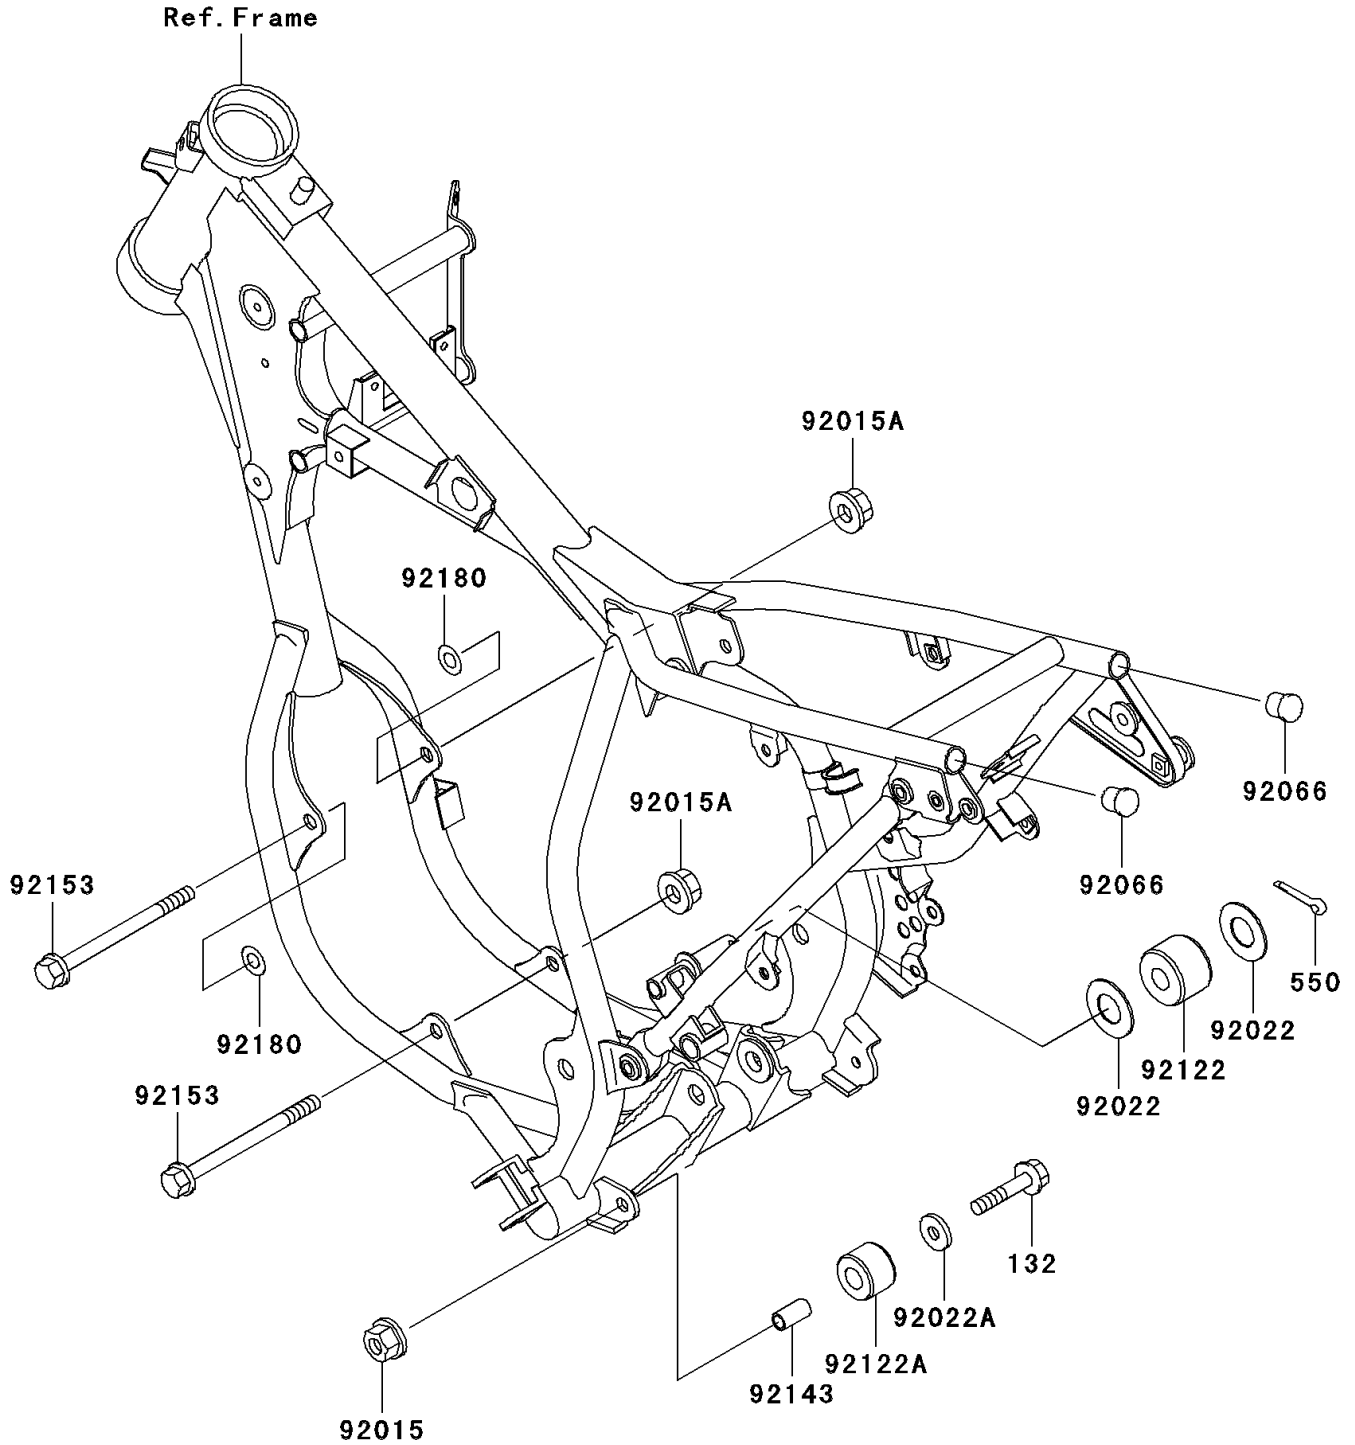

2005 KX65 PARTS DIAGRAM

Engine Mount

F2122

2005 KX65 PARTS LIST

Engine Mount

ITEM NAME	PART NUMBER	QUANTITY
BOLT-FLANGED-SMALL (Ref # 132)	132G0840	1
PIN-COTTER,2.5X18 (Ref # 550)	550D2518	1
NUT,8MM (Ref # 92015)	92015-1143	1
NUT,8MM (Ref # 92015A)	92015-1432	2
WASHER (Ref # 92022)	92022-107	2
WASHER,8.5X20X1.6 (Ref # 92022A)	92022-1561	1
PLUG,HEAD LAMP (Ref # 92066)	92066-1081	2
ROLLER,CHAIN GUIDE (Ref # 92122)	92122-1179	1
ROLLER,CHAIN GUIDE (Ref # 92122A)	92122-1213	1
COLLAR,9.5X12.7X25 (Ref # 92143)	92143-1432	1
BOLT,FLANGED,8X110 (Ref # 92153)	92153-1095	2
SHIM,9X18X0.3 (Ref # 92180)	92180-1354	AR