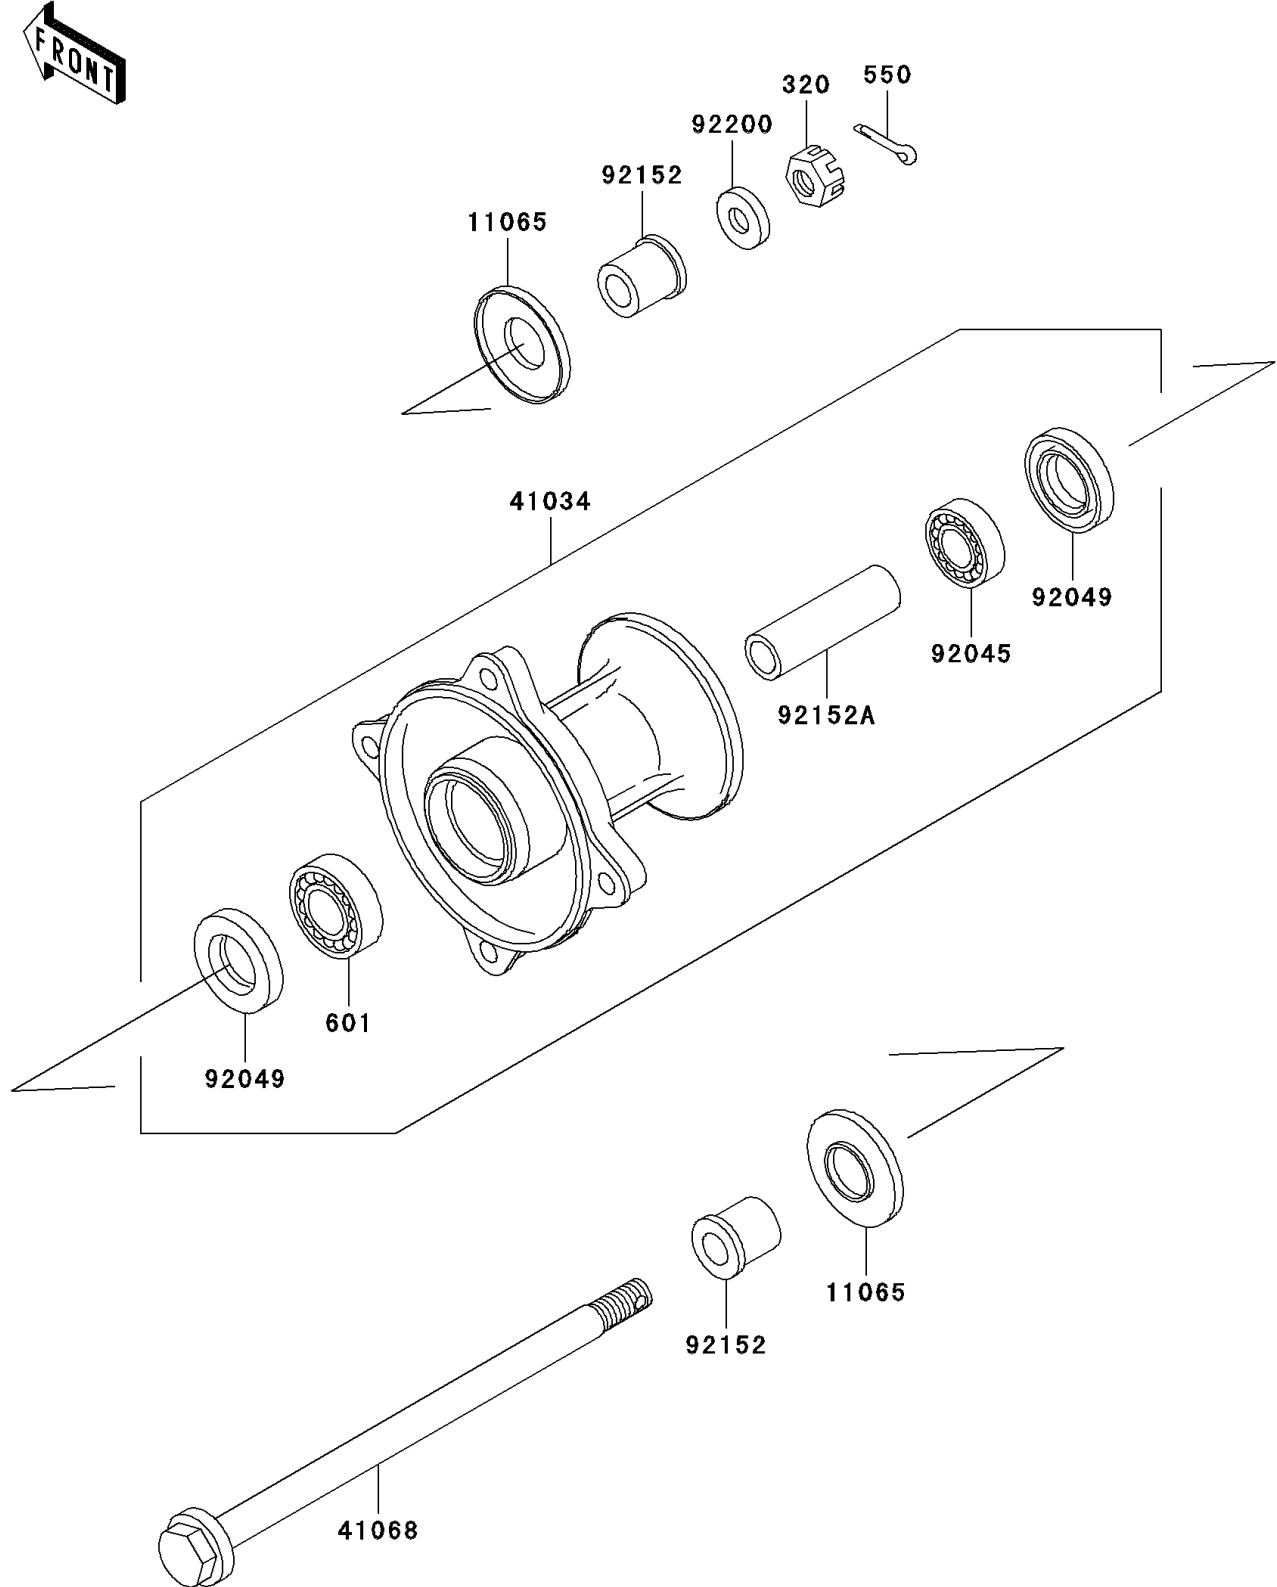

2005 KX65 PARTS DIAGRAM

Front Hub

F2230

2005 KX65 PARTS LIST

Front Hub

ITEM NAME	PART NUMBER	QUANTITY
NUT-CASTLE (Ref # 320)	320G1200	1
PIN-COTTER,3.0X25 (Ref # 550)	550D3025	1
BEARING-BALL,#6201UUC3 (Ref # 601)	601B6301UU	1
CAP (Ref # 11065)	11065-1137	2
DRUM-ASSY,FRONT BRAKE (Ref # 41034)	41034-1302	1
AXLE,FR (Ref # 41068)	41068-1418	1
BEARING-BALL,TMB201LLUC3/2A (Ref # 92045)	92045-1062	1
SEAL-OIL,TC20376.5 (Ref # 92049)	92049-1257	2
COLLAR,AXLE,L=15.5 (Ref # 92152)	92152-1196	2
COLLAR,FR BRAKE DRUM,L=59 (Ref # 92152A)	92152-1197	1
WASHER,12.3X23X2.3 (Ref # 92200)	92200-1004	1