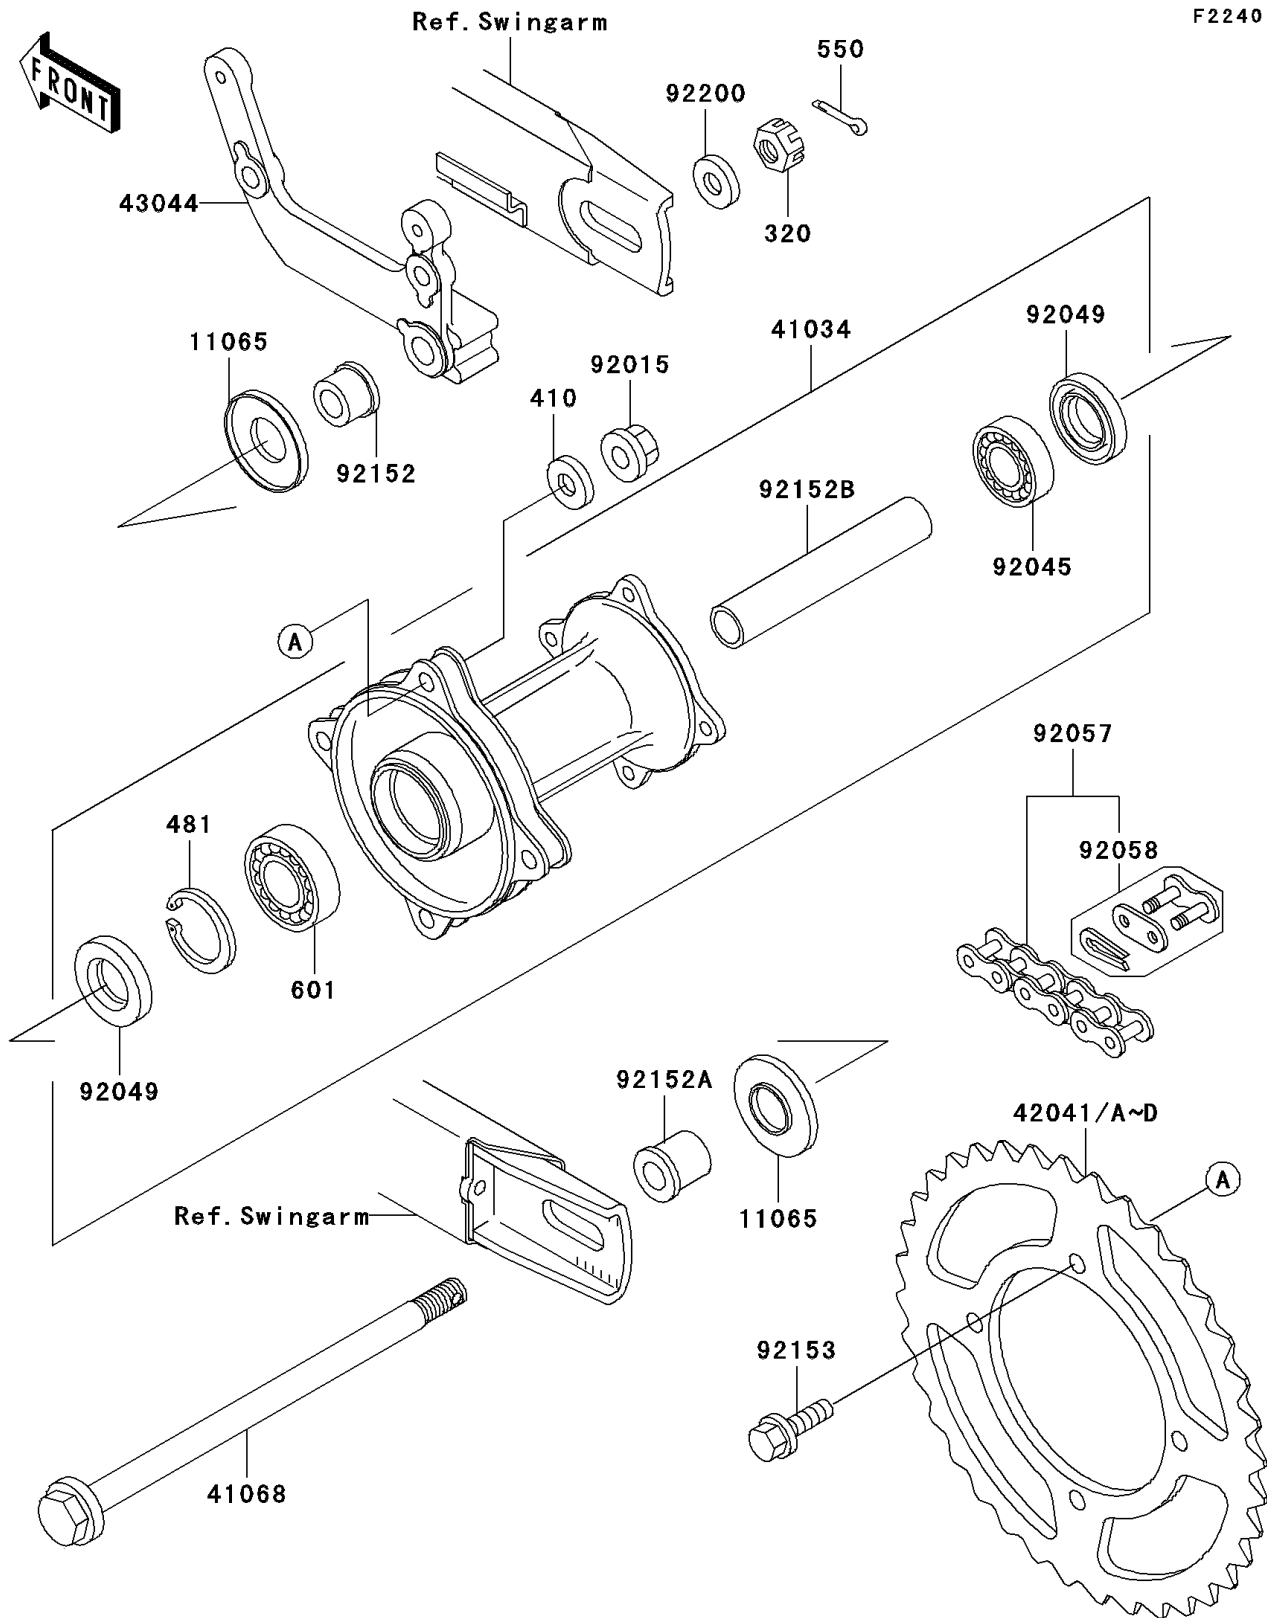

2005 KX65 PARTS DIAGRAM

Rear Hub

F2240

2005 KX65 PARTS LIST

Rear Hub

ITEM NAME	PART NUMBER	QUANTITY
NUT-CASTLE (Ref # 320)	320G1200	1
WASHER-PLAIN-SMALL,8MM (Ref # 410)	410B0800	4
CIRCLIP-TYPE-C,37MM (Ref # 481)	481J3700	1
PIN-COTTER,3.0X25 (Ref # 550)	550D3025	1
BEARING-BALL,#6201UUC3 (Ref # 601)	601B6301UU	1
CAP (Ref # 11065)	11065-1137	2
DRUM-ASSY,REAR BRAKE (Ref # 41034)	41034-1303	1
AXLE,RR (Ref # 41068)	41068-1419	1
SPROCKET-HUB,45T (Ref # 42041)	42041-1526	1
SPROCKET-HUB,46T (Ref # 42041A)	42041-1527	1
SPROCKET-HUB,47T (Ref # 42041B)	42041-1528	1
SPROCKET-HUB,48T (Ref # 42041C)	42041-1529	1
SPROCKET-HUB,49T (Ref # 42041D)	42041-1549	1
HOLDER-COMP-CALIPER,RR (Ref # 43044)	43044-1127	1
NUT,8MM (Ref # 92015)	92015-1432	4
BEARING-BALL,TMB201LLUC3/2A (Ref # 92045)	92045-1062	1
SEAL-OIL,TC20376.5 (Ref # 92049)	92049-1257	2
CHAIN,DRIVE,DID420MBK1X110L (Ref # 92057)	92057-1504	1
JOINT-CHAIN,DRIVE (Ref # 92058)	92058-1073	1
COLLAR,AXLE,L=15.5 (Ref # 92152)	92152-1196	1
COLLAR,RR AXLE,L=22 (Ref # 92152A)	92152-1198	1
COLLAR,RR BRAKE DRUM,L=89 (Ref # 92152B)	92152-1199	1
BOLT,FLANGED,8X28 (Ref # 92153)	92153-1101	4
WASHER,12.3X23X2.3 (Ref # 92200)	92200-1004	1