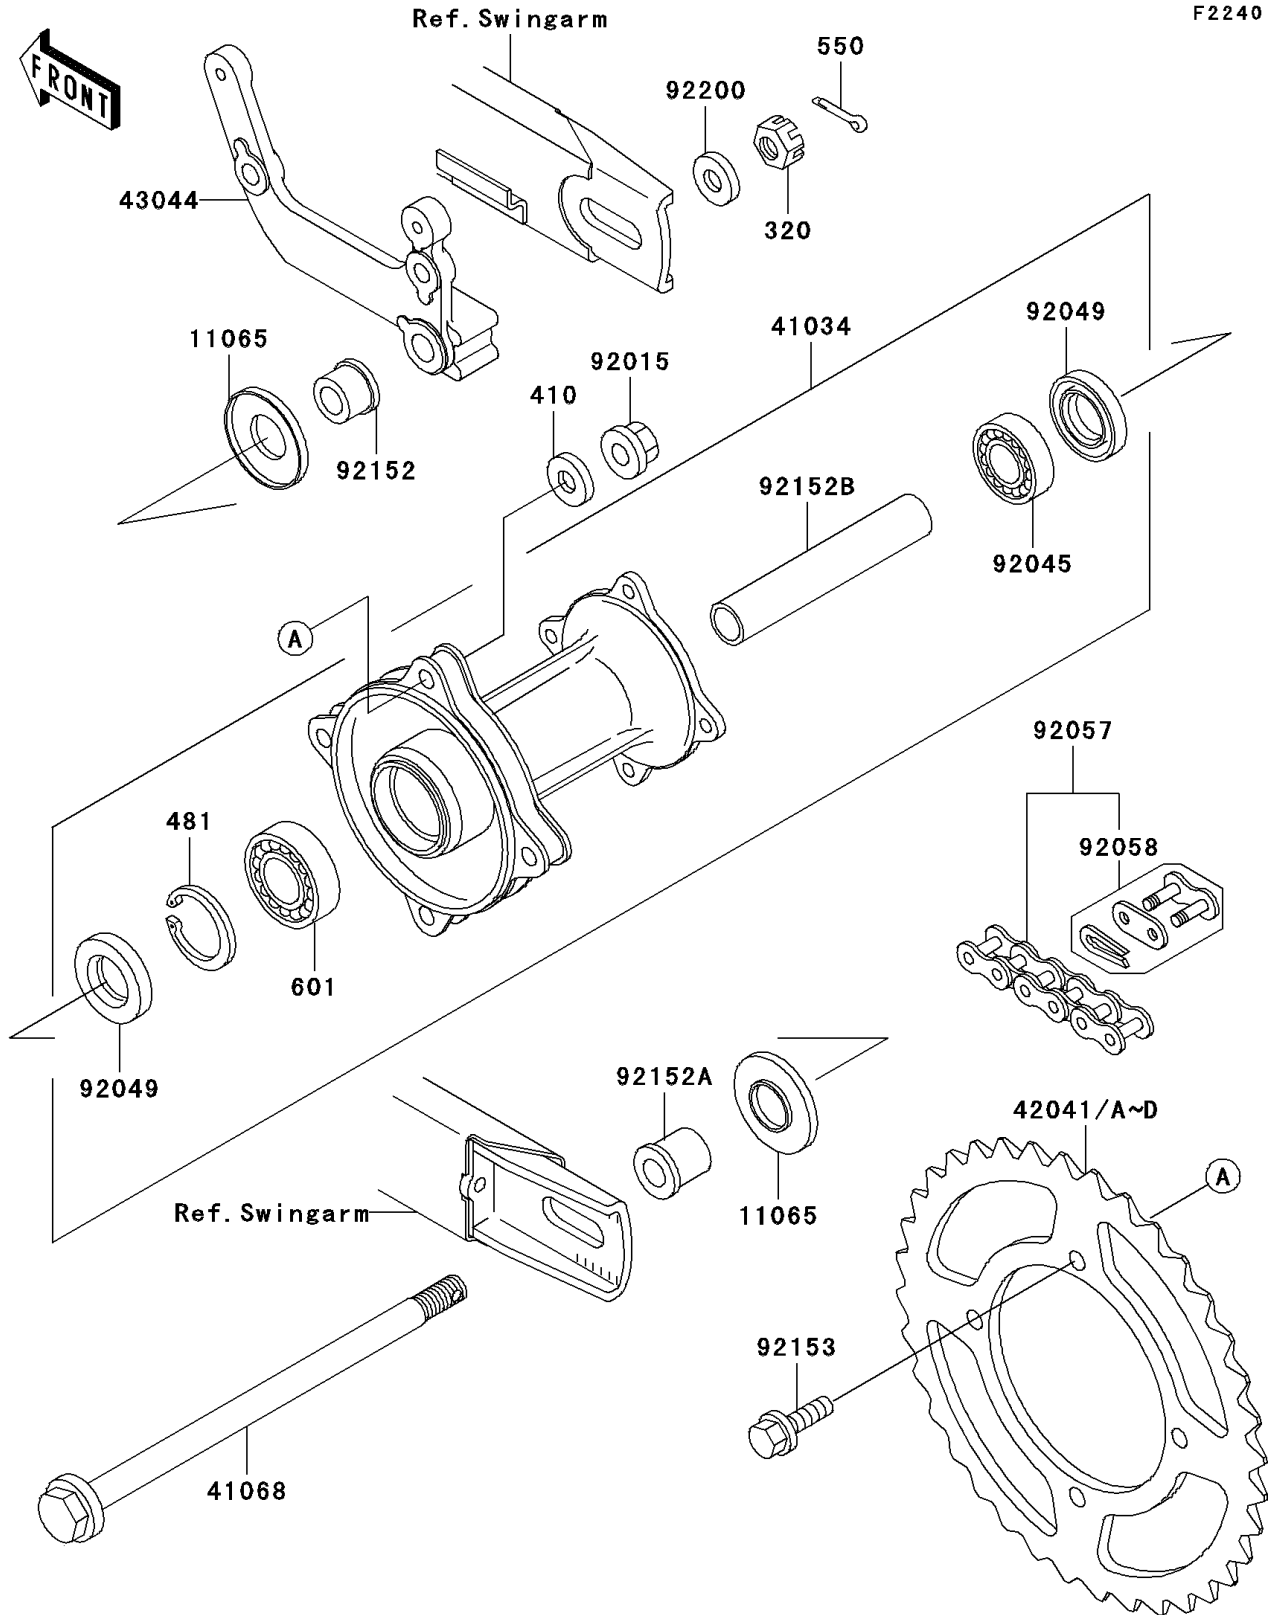

2005 KX65 PARTS DIAGRAM

Rear Hub

F2240

2005 KX65 PARTS LIST

Rear Hub

ITEM NAME	PART NUMBER	QUANTITY
NUT-CASTLE (Ref # 320)	320G1200	1
WASHER-PLAIN-SMALL,8MM (Ref # 410)	410B0800	4
CIRCLIP-TYPE-C,37MM (Ref # 481)	481J3700	1
PIN-COTTER,3.0X25 (Ref # 550)	550D3025	1
BEARING-BALL,#6201UUC3 (Ref # 601)	601B6301UU	1
CAP (Ref # 11065)	11065-1137	2
DRUM-ASSY,REAR BRAKE (Ref # 41034)	41034-1303	1
AXLE,RR (Ref # 41068)	41068-1419	1
SPROCKET-HUB,45T (Ref # 42041)	42041-1526	1
SPROCKET-HUB,46T (Ref # 42041A)	42041-1527	1
SPROCKET-HUB,47T (Ref # 42041B)	42041-1528	1
SPROCKET-HUB,48T (Ref # 42041C)	42041-1529	1
SPROCKET-HUB,49T (Ref # 42041D)	42041-1549	1
HOLDER-COMP-CALIPER,RR (Ref # 43044)	43044-1127	1
NUT,8MM (Ref # 92015)	92015-1432	4
BEARING-BALL,TMB201LLUC3/2A (Ref # 92045)	92045-1062	1
SEAL-OIL,TC20376.5 (Ref # 92049)	92049-1257	2
CHAIN,DRIVE,DID420MBK1X110L (Ref # 92057)	92057-1504	1
JOINT-CHAIN,DRIVE (Ref # 92058)	92058-1073	1
COLLAR,AXLE,L=15.5 (Ref # 92152)	92152-1196	1
COLLAR,RR AXLE,L=22 (Ref # 92152A)	92152-1198	1
COLLAR,RR BRAKE DRUM,L=89 (Ref # 92152B)	92152-1199	1
BOLT,FLANGED,8X28 (Ref # 92153)	92153-1101	4
WASHER,12.3X23X2.3 (Ref # 92200)	92200-1004	1