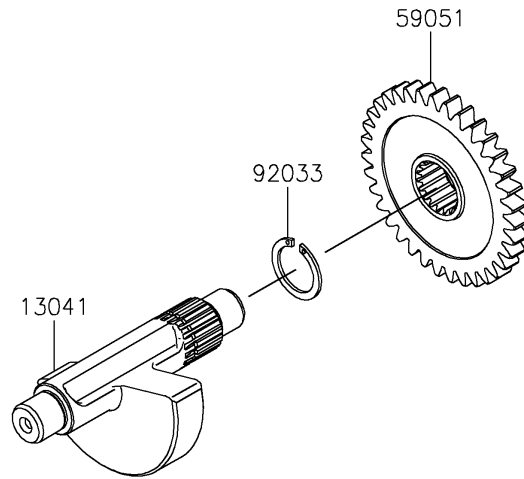

# 2022 KLX® 230 SE PARTS DIAGRAM

Crankshaft

E1321

## 2022 KLX® 230 SE PARTS LIST

### Crankshaft

ITEM NAME	PART NUMBER	QUANTITY
SPROCKET,21T (Ref # 12046)	12046-0613	1
CRANKSHAFT-COMP (Ref # 13031)	13031-0908	1
BALANCER (Ref # 13041)	13041-0571	1
GEAR-PRIMARY SPUR,31T (Ref # 13097)	13097-0603	1
GEAR-SPUR,BALANCER,DRIVEN,35T (Ref # 59051)	59051-0838	1
RING-SNAP,18MM (Ref # 92033)	92033-029	1
KEY (Ref # 92038)	92038-1057	1
BEARING-BALL,6207CS17 (Ref # 92045)	92045-0906	1
WASHER,16.3X35X3.2 (Ref # 92200)	92200-0119	1
NUT,16MM (Ref # 92210)	92210-1538	1