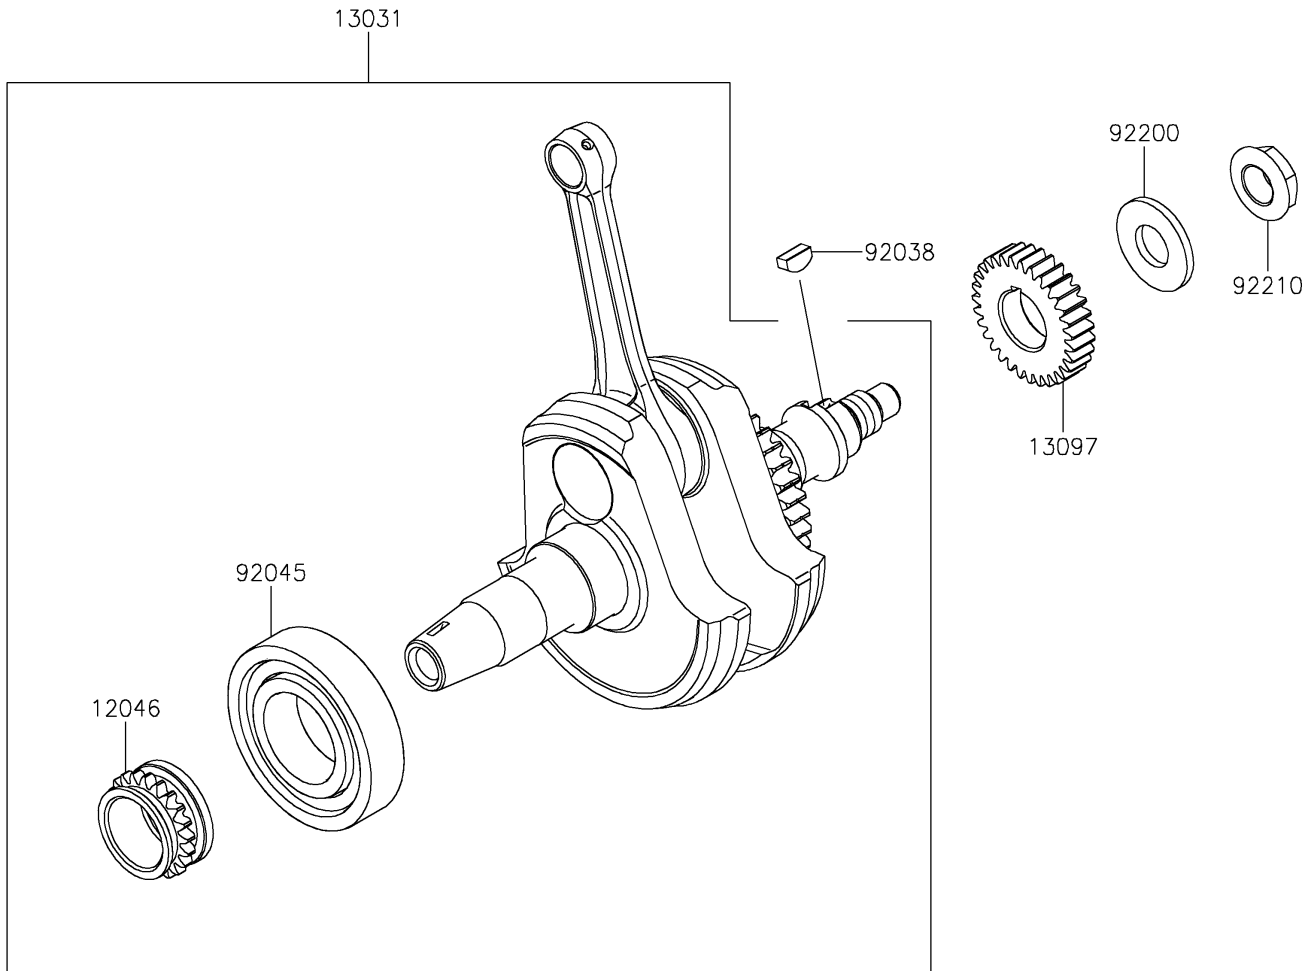

# 2022 KLX® 230 SE PARTS DIAGRAM

Crankshaft

E1321

## 2022 KLX® 230 SE PARTS LIST

### Crankshaft

ITEM NAME	PART NUMBER	QUANTITY
SPROCKET,21T (Ref # 12046)	12046-0613	1
CRANKSHAFT-COMP (Ref # 13031)	13031-0908	1
BALANCER (Ref # 13041)	13041-0571	1
GEAR-PRIMARY SPUR,31T (Ref # 13097)	13097-0603	1
GEAR-SPUR,BALANCER,DRIVEN,35T (Ref # 59051)	59051-0838	1
RING-SNAP,18MM (Ref # 92033)	92033-029	1
KEY (Ref # 92038)	92038-1057	1
BEARING-BALL,6207CS17 (Ref # 92045)	92045-0906	1
WASHER,16.3X35X3.2 (Ref # 92200)	92200-0119	1
NUT,16MM (Ref # 92210)	92210-1538	1