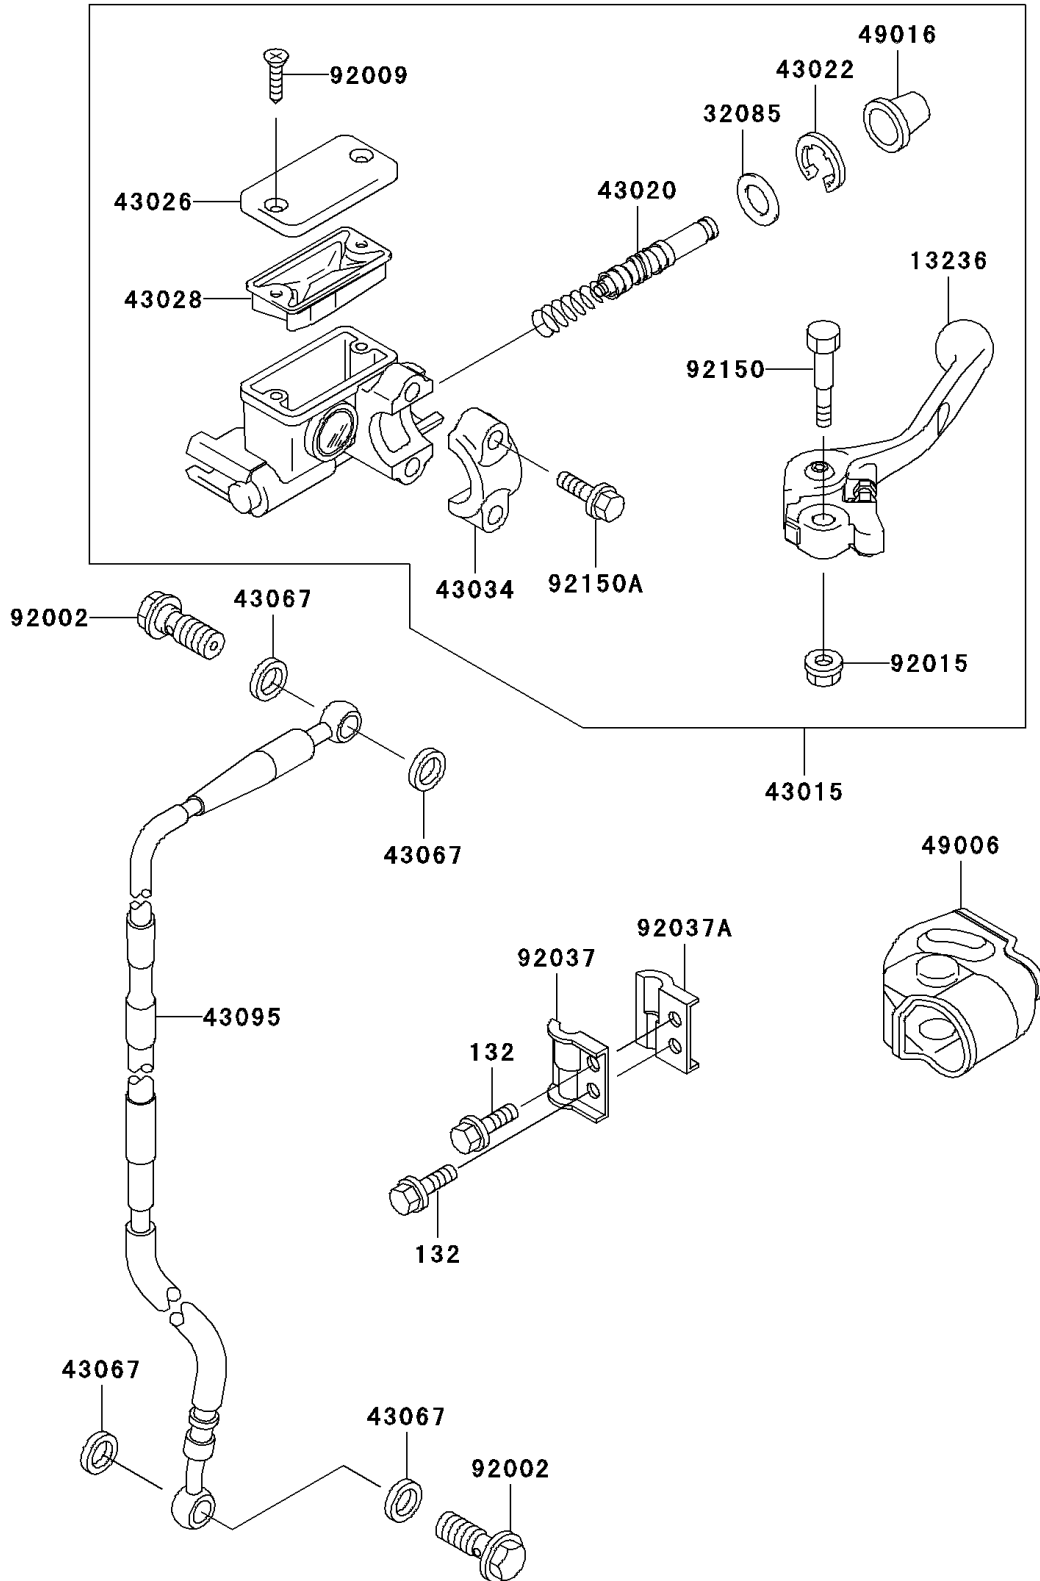

2005 KX65 PARTS DIAGRAM

Front Master Cylinder

F2291

2005 KX65 PARTS LIST

Front Master Cylinder

ITEM NAME	PART NUMBER	QUANTITY
BOLT-FLANGED-SMALL (Ref # 132)	132G0616	2
LEVER-COMP,FRONT BRAKE (Ref # 13236)	13236-1346	1
STOPPER (Ref # 32085)	32085-1508	1
CYLINDER-ASSY-MASTER,FR (Ref # 43015)	43015-1675	1
PISTON-COMP-BRAKE (Ref # 43020)	43020-1121	1
STOPPER-BRAKE,PISTON (Ref # 43022)	43022-1010	1
CAP-BRAKE (Ref # 43026)	43026-1075	1
DIAPHRAGM (Ref # 43028)	43028-1067	1
HOLDER-BRAKE (Ref # 43034)	43034-1110	1
WASHER,10.5X15X1.5 (Ref # 43067)	43067-001	4
HOSE-BRAKE,FR (Ref # 43095)	43095-1256	1
BOOT,FRONT BRAKE LEVER (Ref # 49006)	49006-1344	1
COVER-SEAL,MASTER CYLINDER (Ref # 49016)	49016-1044	1
BOLT,OIL,L=23 (Ref # 92002)	92002-1888	2
SCREW,4MM (Ref # 92009)	92009-1458	2
NUT,FLANGED,6MM (Ref # 92015)	92015-1528	1
CLAMP,BRAKE HOSE,OUTSIDE (Ref # 92037)	92037-1362	1
CLAMP,BRAKE HOSE,INSIDE (Ref # 92037A)	92037-1363	1
BOLT,LEVER SET (Ref # 92150)	92150-1451	1
BOLT (Ref # 92150A)	92150-1452	2