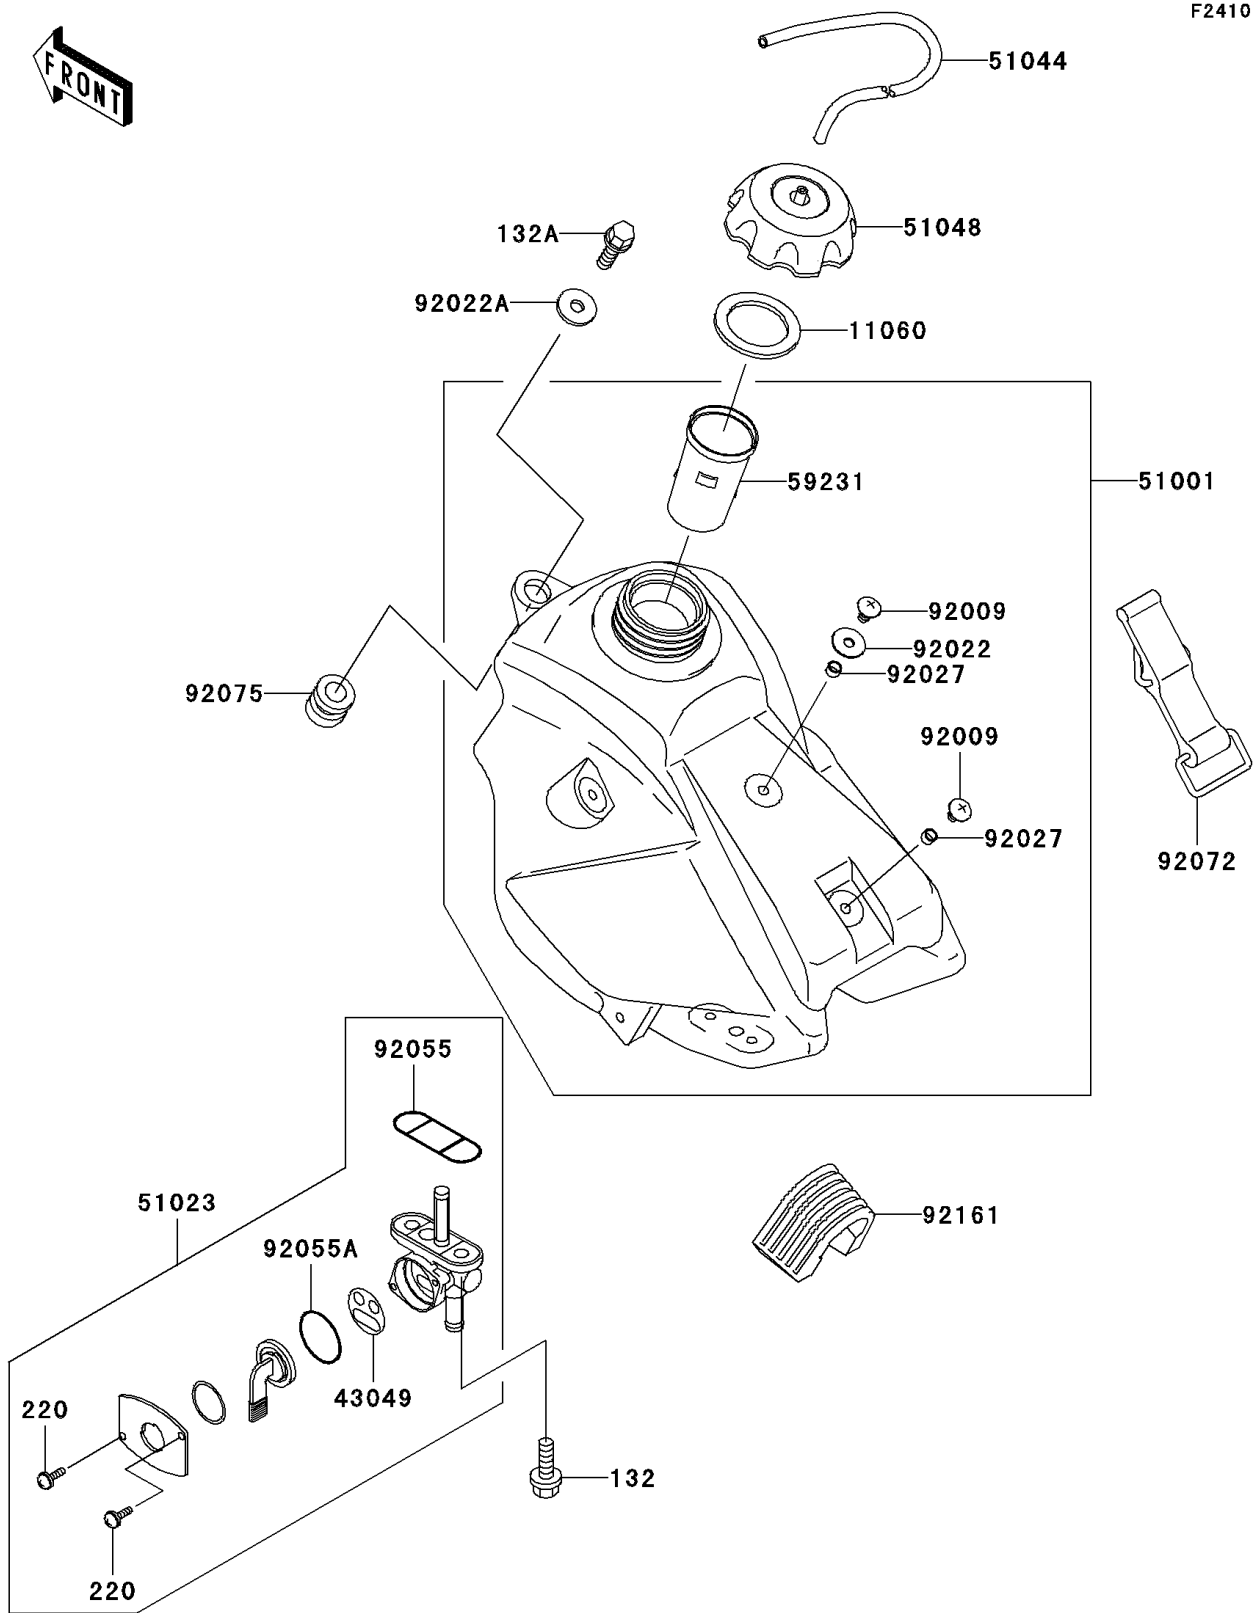

# 2005 KX65 PARTS DIAGRAM

Fuel Tank

F2410

## 2005 KX65 PARTS LIST

### Fuel Tank

ITEM NAME	PART NUMBER	QUANTITY
BOLT-FLANGED-SMALL (Ref # 132)	132G0612	2
BOLT-FLANGED-SMALL (Ref # 132A)	132G0614	1
SCREW-PAN-CROS (Ref # 220)	220B0308	2
GASKET,FUEL TANK CAP (Ref # 11060)	11060-1340	1
PACKING,TAP VALVE (Ref # 43049)	43049-1091	1
TANK-COMP-FUEL,F.BLACK (Ref # 51001)	51001-1676-6Z	1
TAP-ASSY,FUEL (Ref # 51023)	51023-1339	1
TUBE-ASSY (Ref # 51044)	51044-1185	1
CAP-ASSY-TANK,FUEL (Ref # 51048)	51048-1124	1
FILLER (Ref # 59231)	59231-1096	1
SCREW,6X10 (Ref # 92009)	92009-1530	2
WASHER,PLAIN,6MM (Ref # 92022)	92022-165	1
WASHER,6.5X24X2 (Ref # 92022A)	92022-1690	1
COLLAR,6.2X7.8X5 (Ref # 92027)	92027-2096	2
RING-O,FUEL TAP PACKING (Ref # 92055)	92055-1348	1
RING-O,TAP LEVER (Ref # 92055A)	92055-1419	1
BAND,FUEL TANK (Ref # 92072)	92072-1229	1
DAMPER (Ref # 92075)	92075-1787	1
DAMPER,FUEL TANK,RR (Ref # 92161)	92161-1077	1