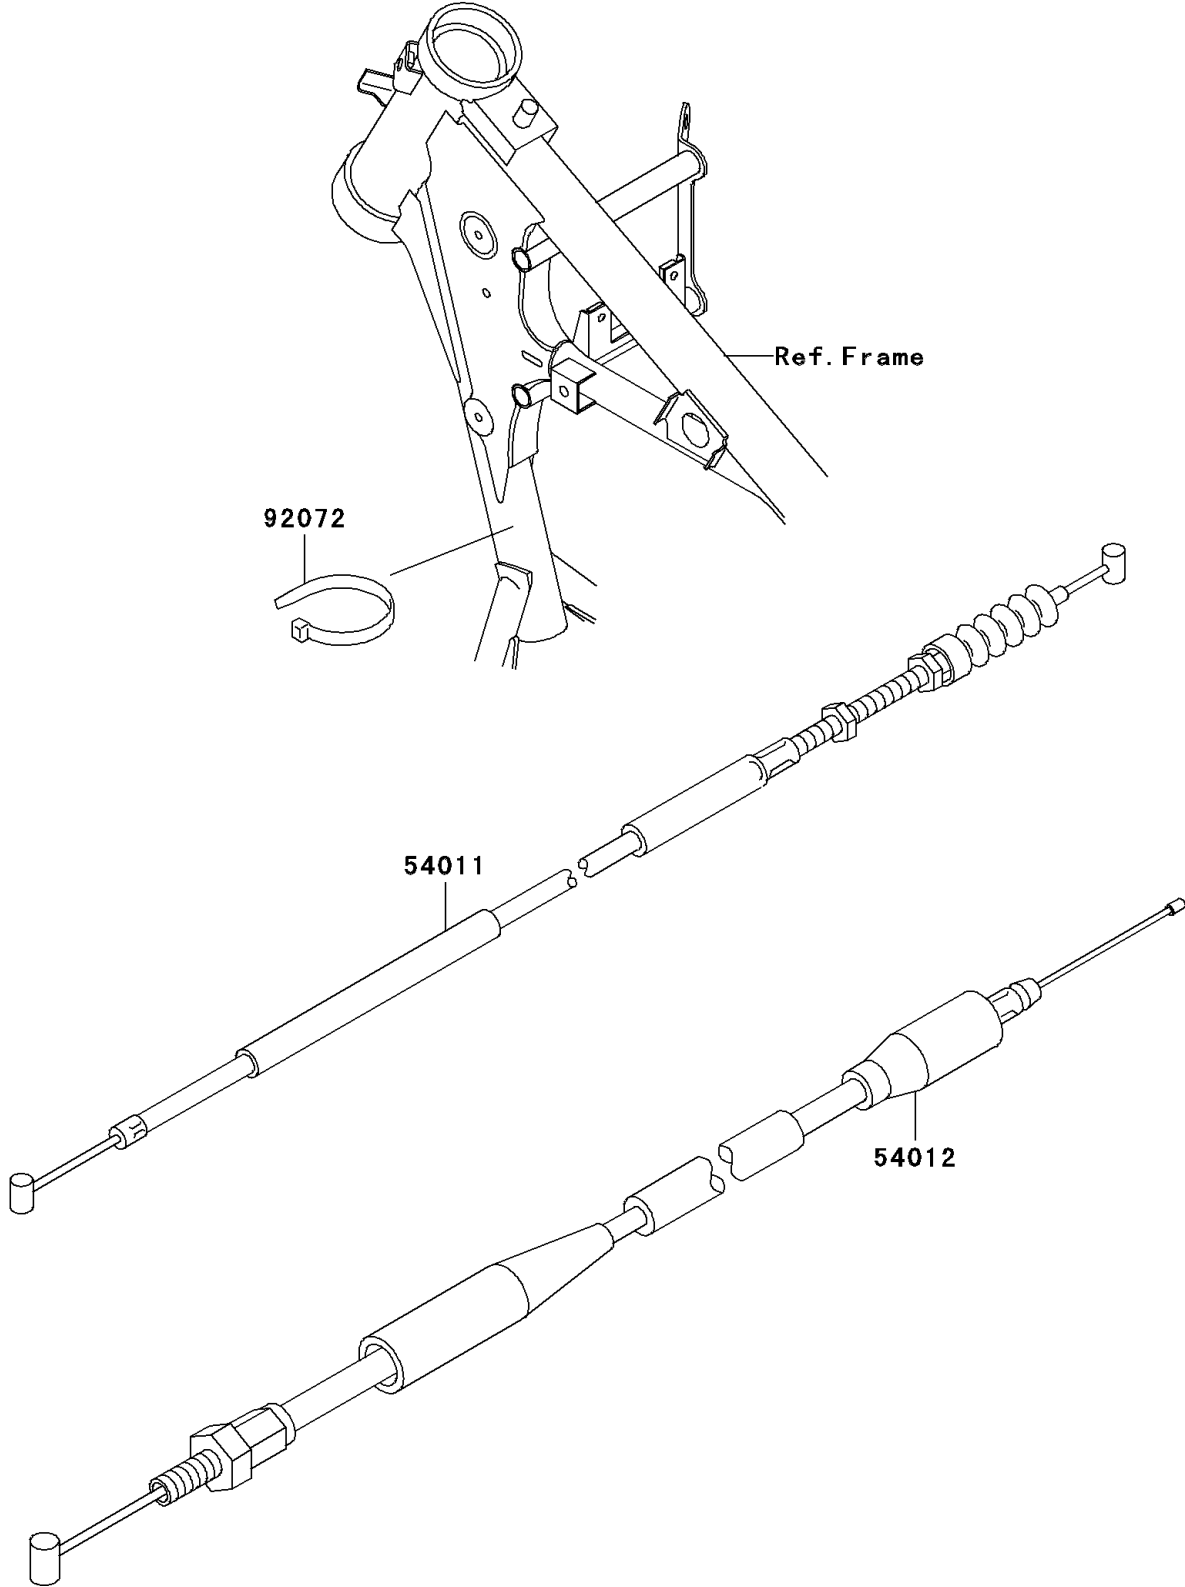

2005 KX65 PARTS DIAGRAM

Cables

F2540

2005 KX65 PARTS LIST

Cables

ITEM NAME	PART NUMBER	QUANTITY
CABLE-CLUTCH (Ref # 54011)	54011-1415	1
CABLE-THROTTLE (Ref # 54012)	54012-0095	1
BAND,L=140 (Ref # 92072)	92072-1293	1