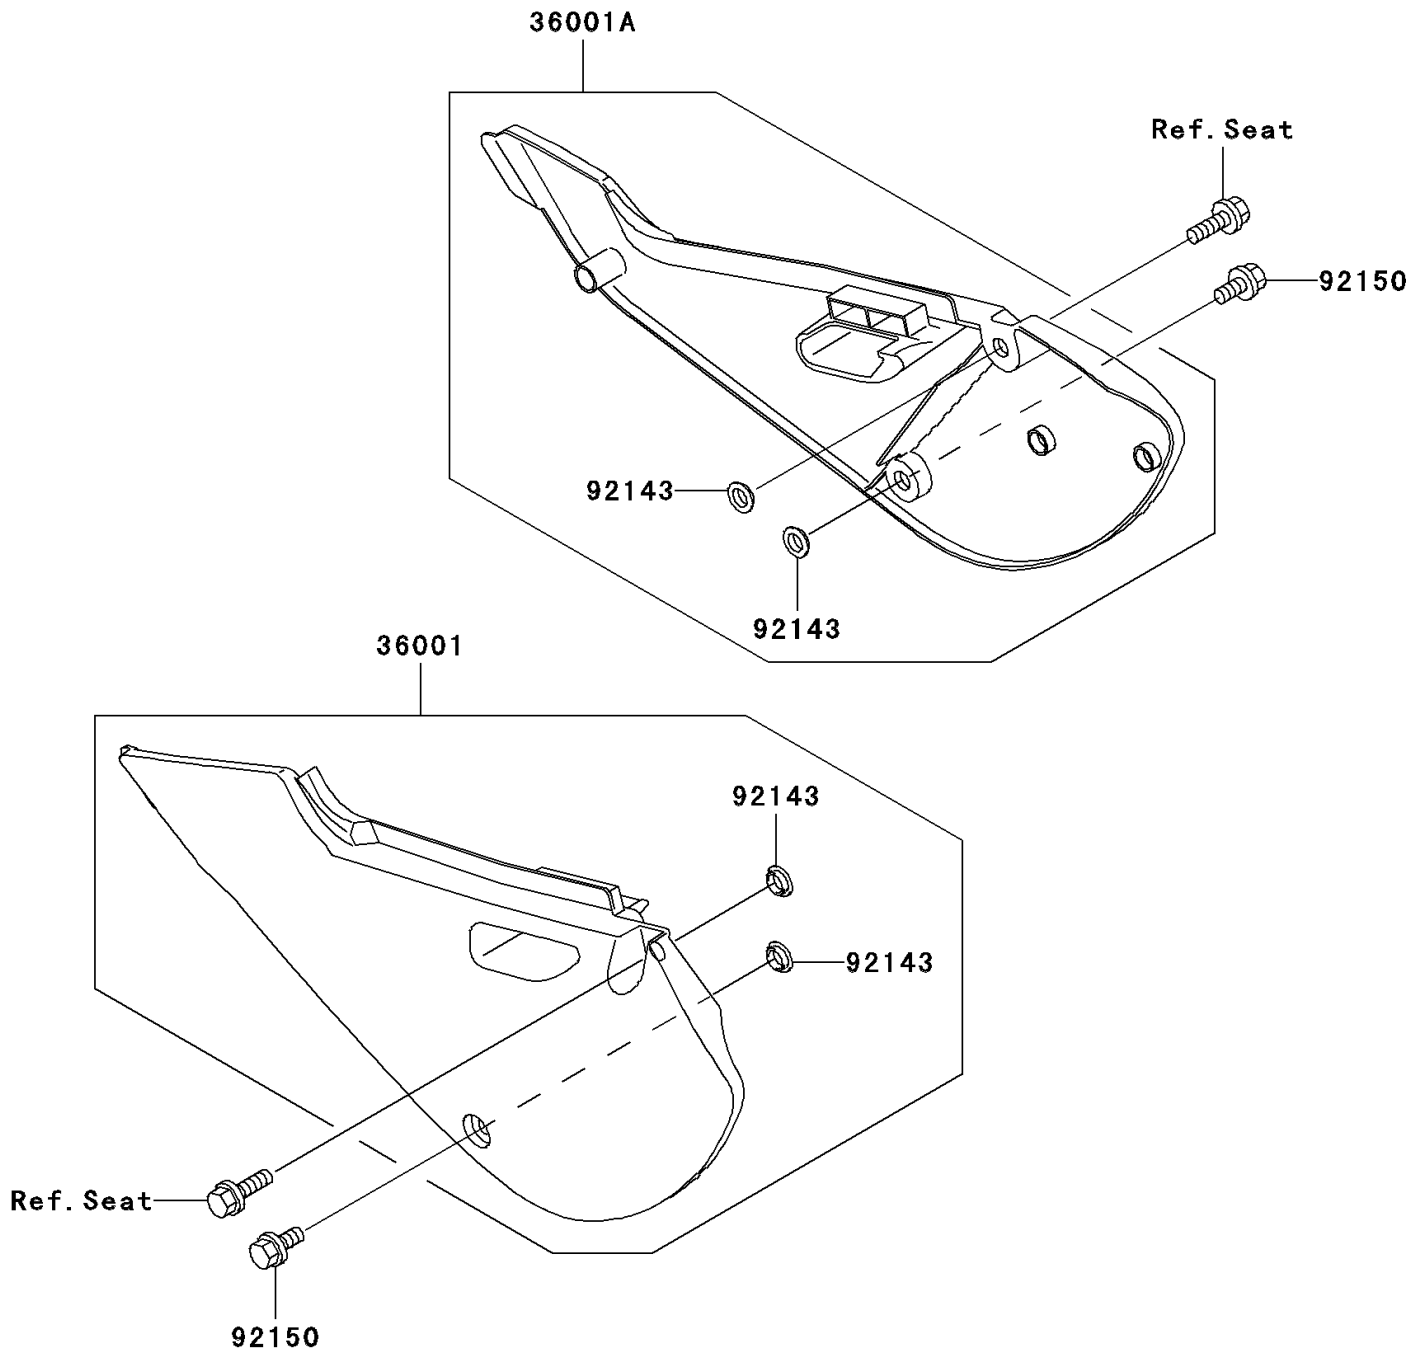

2005 KX65 PARTS DIAGRAM

Side Covers

F2611

2005 KX65 PARTS LIST

Side Covers

ITEM NAME	PART NUMBER	QUANTITY
COVER-SIDE,LH,S.WHITE (Ref # 36001)	36001-1639-266	1
COVER-SIDE,RH,S.WHITE (Ref # 36001A)	36001-1667-266	1
COLLAR (Ref # 92143)	92143-1196	4
BOLT,6X14 (Ref # 92150)	92150-1340	2