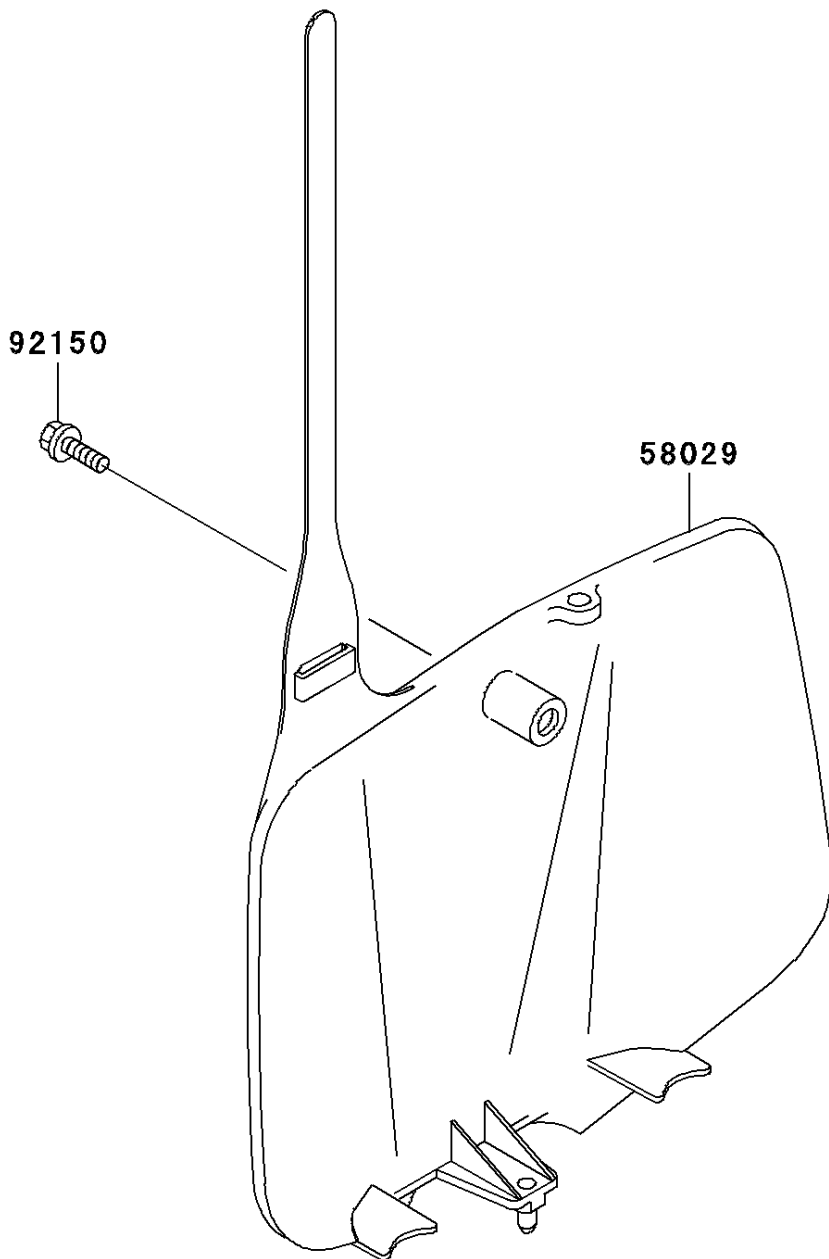

2005 KX65 PARTS DIAGRAM

Accessory

F2910

2005 KX65 PARTS LIST

Accessory

ITEM NAME	PART NUMBER	QUANTITY
PLATE-NUMBER,S.WHITE (Ref # 58029)	58029-1087-266	1
BOLT,6X14 (Ref # 92150)	92150-1340	1