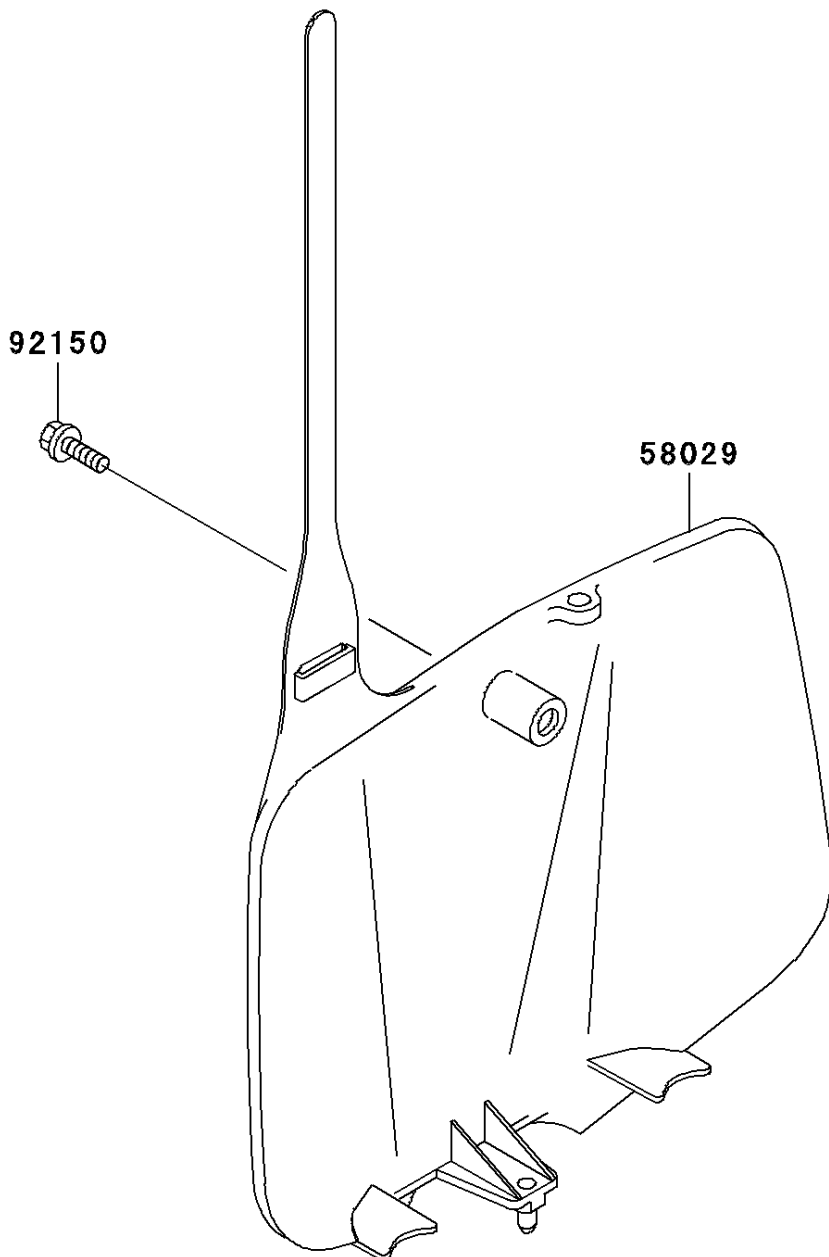

# 2005 KX65 PARTS DIAGRAM

Accessory

F2910

## 2005 KX65 PARTS LIST

### Accessory

ITEM NAME	PART NUMBER	QUANTITY
PLATE-NUMBER,S.WHITE (Ref # 58029)	58029-1087-266	1
BOLT,6X14 (Ref # 92150)	92150-1340	1