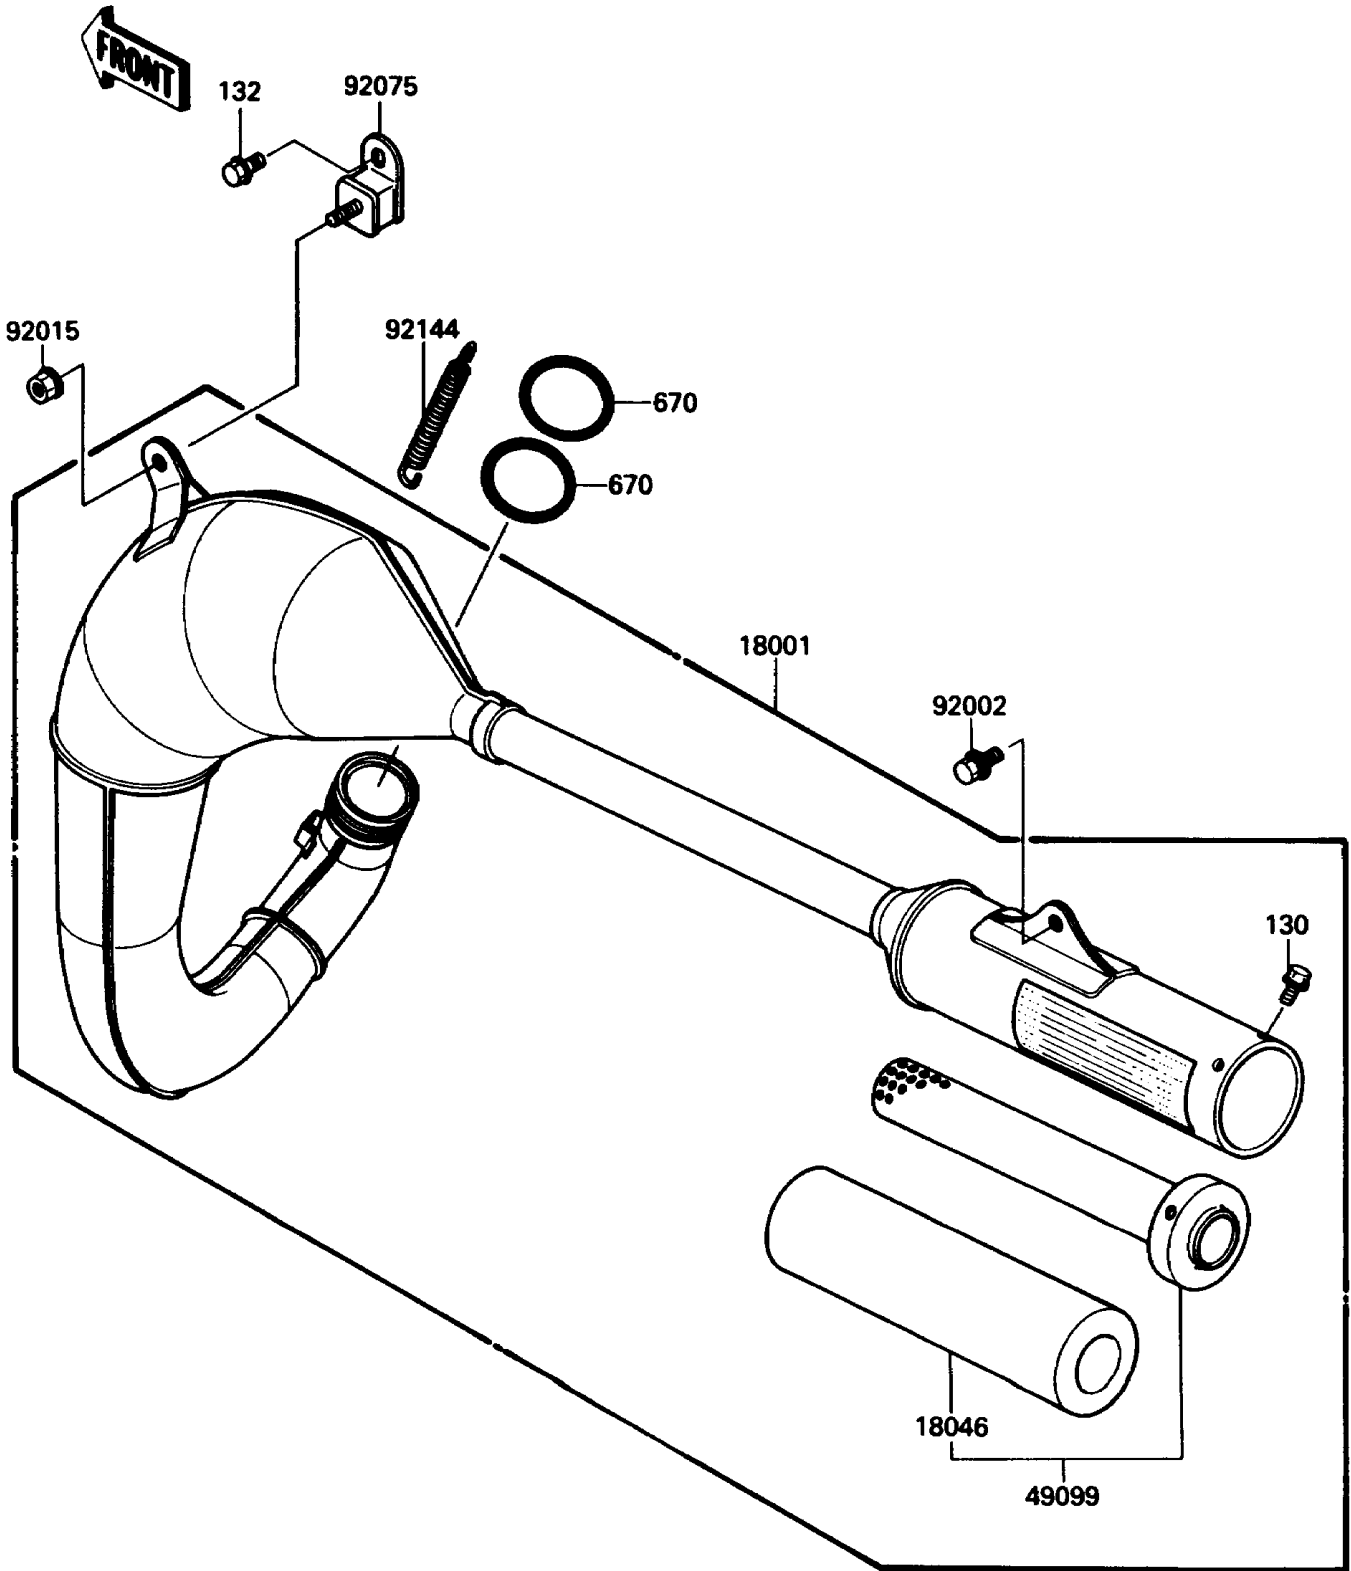

1988 KX80 PARTS DIAGRAM

Muffler(s)

E1140-0284

1988 KX80 PARTS LIST

Muffler(s)

ITEM NAME	PART NUMBER	QUANTITY
MUFFLER (Ref # 18001)	18001-1668	1
WOOL,BAFFLE PIPE (Ref # 18046)	18046-1020	1
BAFFLE-PIPE MUFFLER (Ref # 49099)	49099-1113	1
BOLT,6X16 (Ref # 92002)	92002-1461	1
NUT,FLANGED,6MM (Ref # 92015)	92015-1078	1
DAMPER,MUFFLER (Ref # 92075)	92075-1891	1
SPRING,EXHAUST CONNECTING (Ref # 92144)	92144-1229	1
BOLT-FLANGED (Ref # 130)	130G0508	2
BOLT-FLANGED-SMALL (Ref # 132)	132G0612	1
O RING,36MM (Ref # 670)	670E3036	2