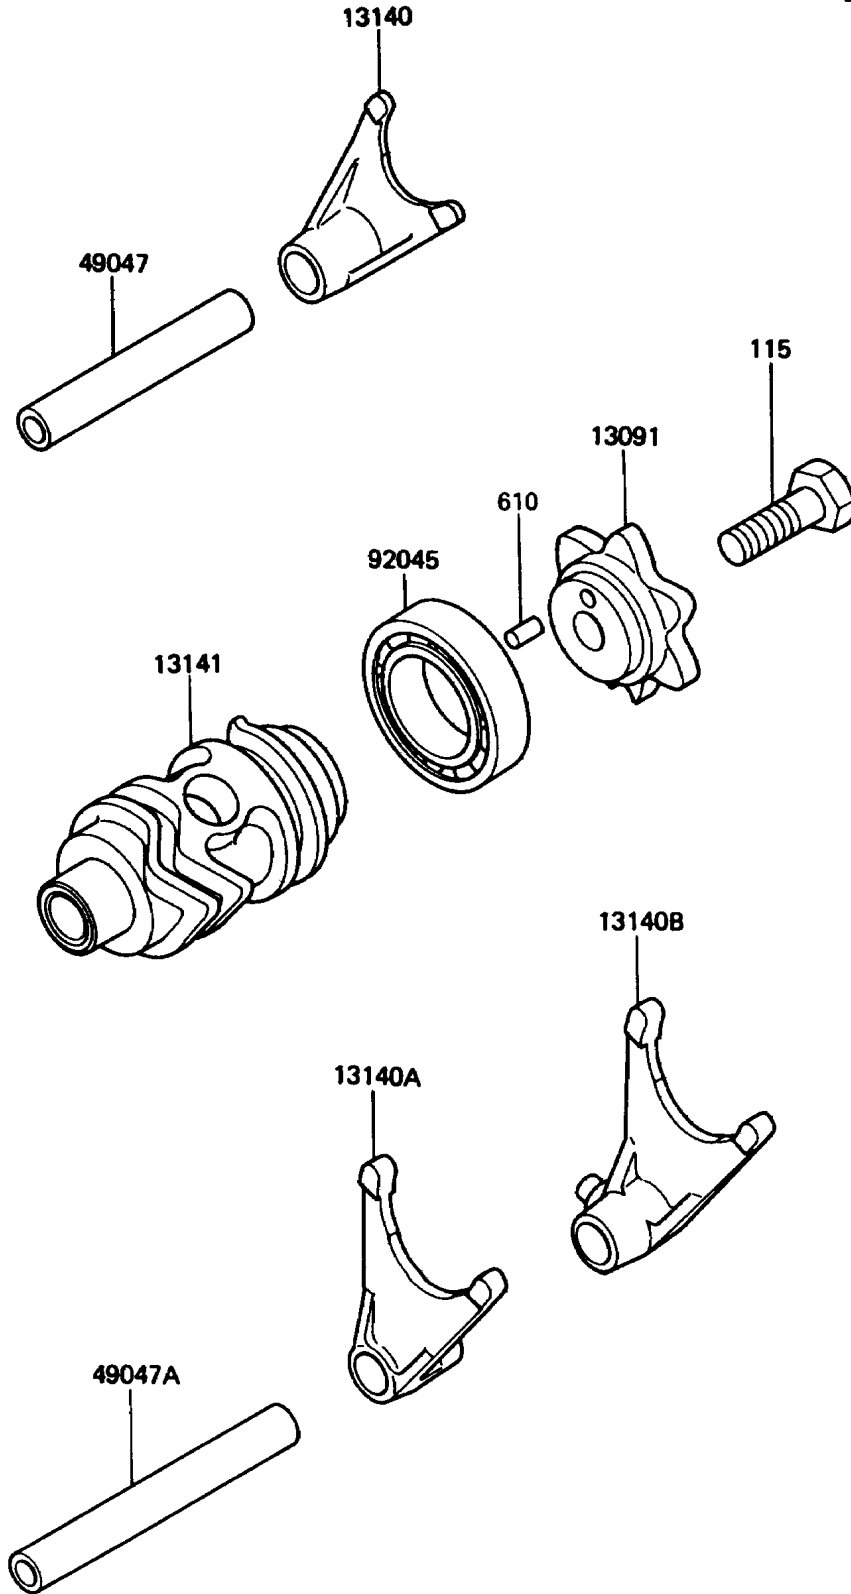

1988 KX80 PARTS DIAGRAM

Gear Change Drum/Shift Fork(s)

E1362-0105

1988 KX80 PARTS LIST

Gear Change Drum/Shift Fork(s)

ITEM NAME	PART NUMBER	QUANTITY
HOLDER,CHANGE DRUM (Ref # 13091)	13091-1390	1
FORK-SHIFT,5TH&6TH (Ref # 13140)	13140-1139	1
FORK-SHIFT,2ND&3RD (Ref # 13140A)	13140-1140	1
FORK-SHIFT,LOW&4TH (Ref # 13140B)	13140-1141	1
DRUM-CHANGE (Ref # 13141)	13141-1120	1
ROD-SHIFT,5.9X10X64.5 (Ref # 49047)	49047-1063	1
ROD-SHIFT,5.9X10X81 (Ref # 49047A)	49047-1064	1
BEARING-BALL,#6905 (Ref # 92045)	92045-036	1
BOLT-SMALL-UPSET (Ref # 115)	115G0825	1
ROLLER,4X8 (Ref # 610)	610A0408	1