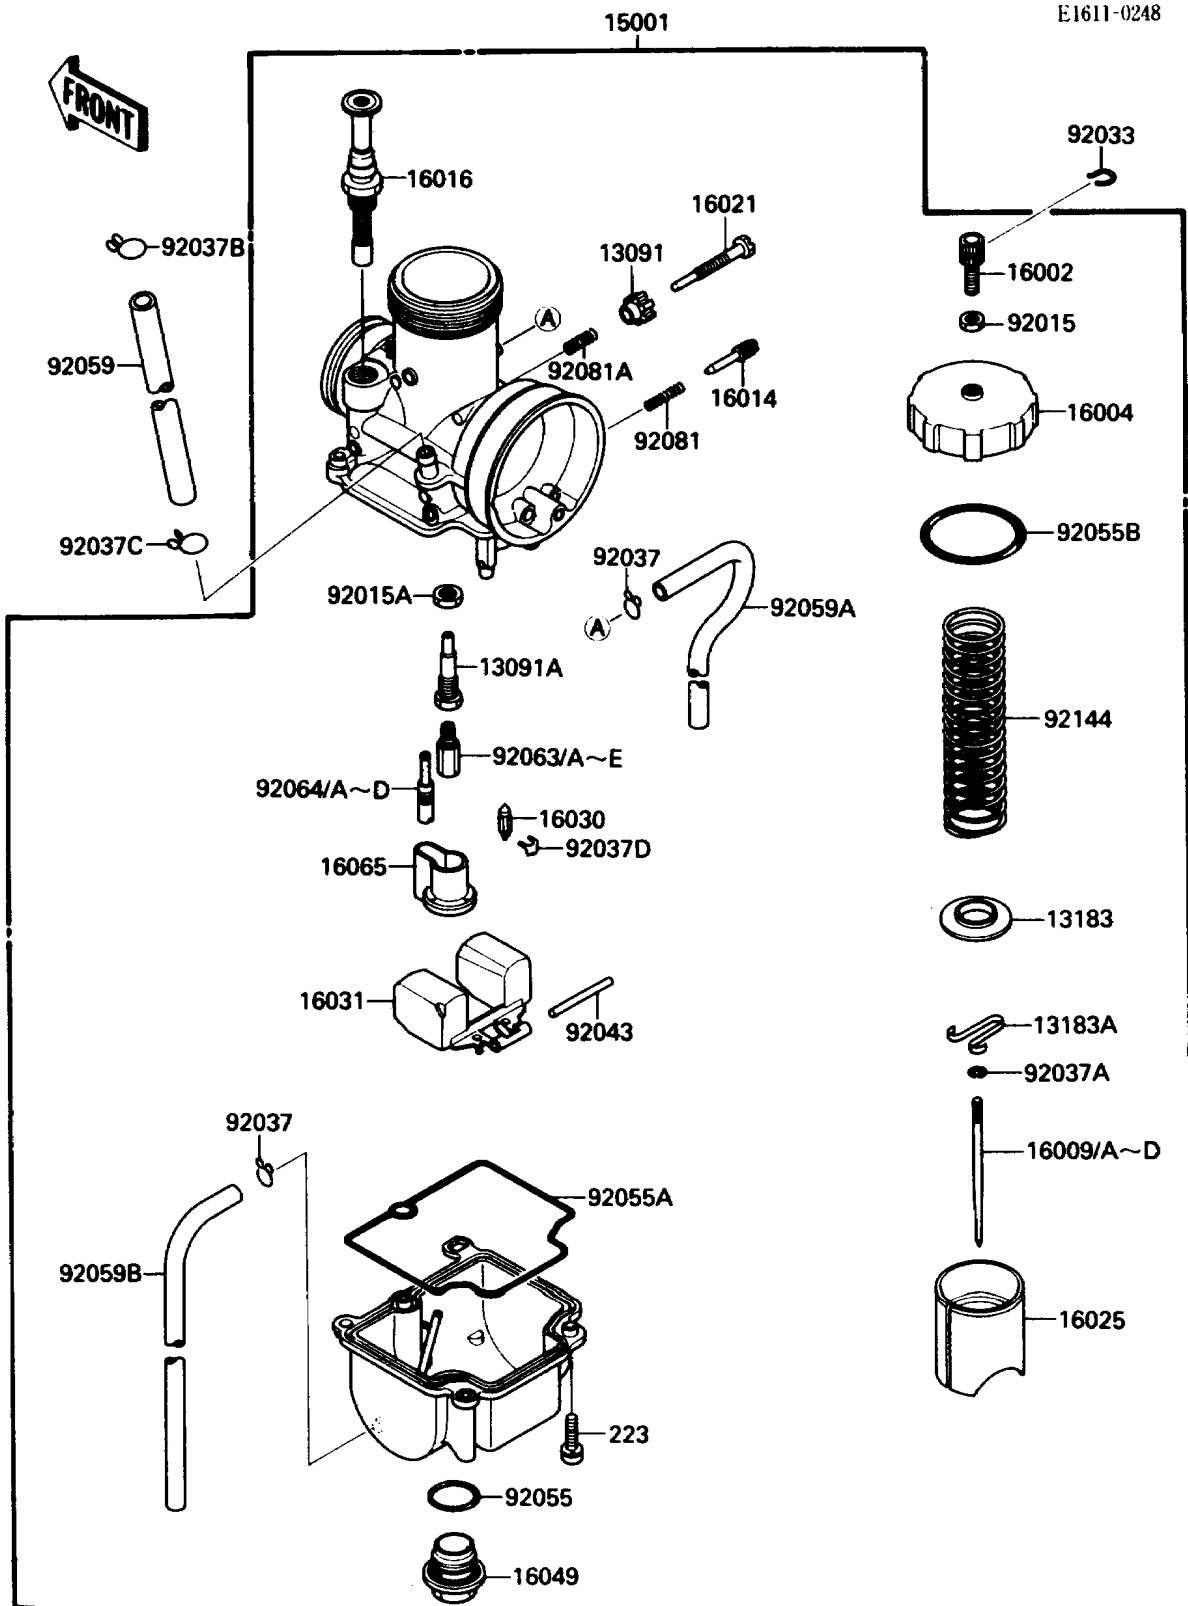

# 1988 KX80 PARTS DIAGRAM

Carburetor

## Carburetor

ITEM NAME	PART NUMBER	QUANTITY
HOLDER,STOP SCREW (Ref # 13091)	13091-1492	1
HOLDER,NEEDLE JET (Ref # 13091A)	13091-1552	1
PLATE (Ref # 13183)	13183-1162	1
PLATE,THROTTLE (Ref # 13183A)	13183-1250	1
CARBURETOR-ASSY (Ref # 15001)	15001-1441	1
ADJUSTER-CABLE (Ref # 16002)	16002-1056	1
CAP-CHAMBER,MIXING (Ref # 16004)	16004-1059	1
NEEDLE-JET,F3045F (Ref # 16009)	16009-1393	1
NEEDLE-JET,F3043H (Ref # 16009A)	16009-1380	1
NEEDLE-JET,F3044H (Ref # 16009B)	16009-1381	1
NEEDLE-JET,F3046H (Ref # 16009C)	16009-1382	1
NEEDLE-JET,F3047H (Ref # 16009D)	16009-1389	1
SCREW-PILOT AIR (Ref # 16014)	16014-1033	1
PLUNGER,STARTER (Ref # 16016)	16016-1028	1
SCREW-THROTTLE STOP (Ref # 16021)	16021-1121	1
VALVE-THROTTLE,CA5.0 (Ref # 16025)	16025-1147	1
VALVE-FLOAT (Ref # 16030)	16030-1064	1
FLOAT (Ref # 16031)	16031-1065	1
COVER-MAIN JET (Ref # 16049)	16049-1051	1
HOLDER-CARBURETOR (Ref # 16065)	16065-1162	1
NUT,CABLE ADJUST LOCK (Ref # 92015)	92015-1574	1
NUT (Ref # 92015A)	92015-1674	1
RING-SNAP (Ref # 92033)	92036-018	1
CLAMP,TUBE (Ref # 92037)	92037-1396	2
CLAMP,JET NEEDLE (Ref # 92037A)	92037-1401	1
CLAMP,TUBE (Ref # 92037B)	92037-147	1
CLAMP (Ref # 92037C)	92037-1712	1
CLAMP,FLOAT (Ref # 92037D)	92037-1991	1
PIN,FLOAT (Ref # 92043)	92043-1207	1