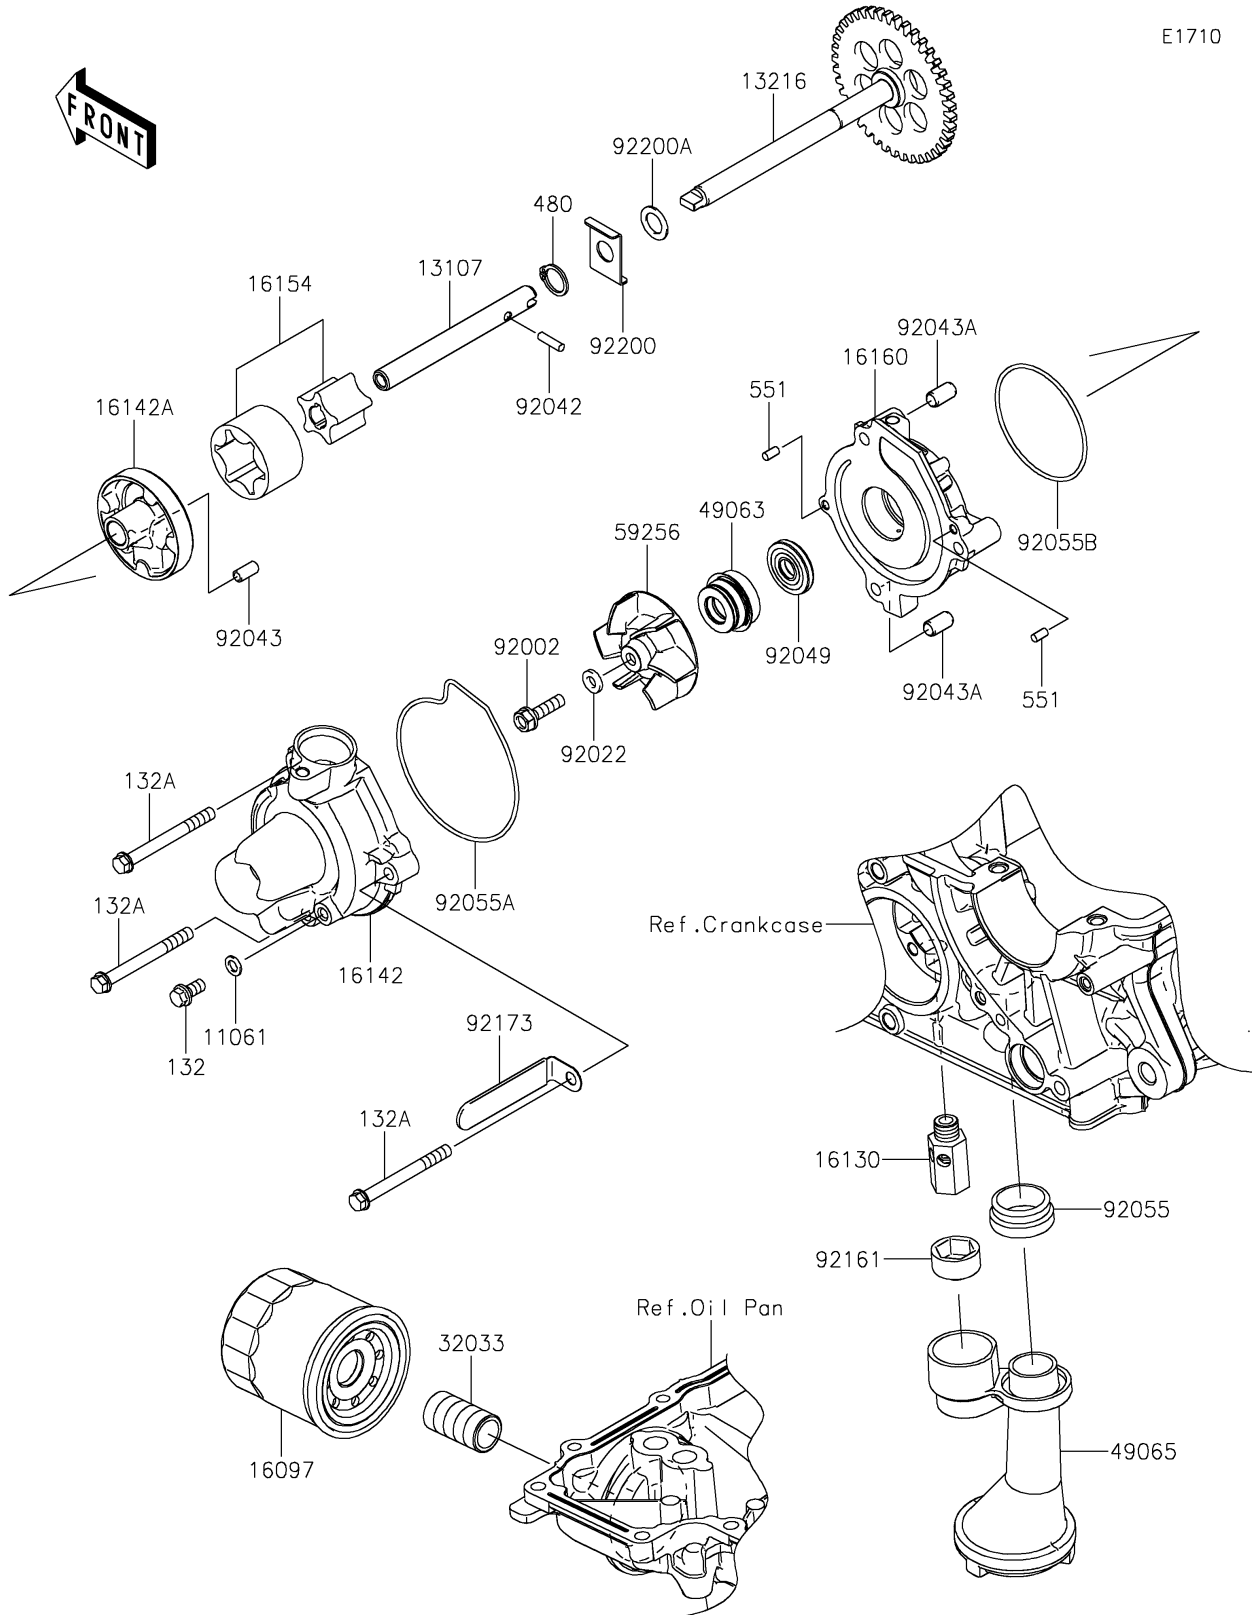

2022 Z900 SE PARTS DIAGRAM

Oil Pump/Oil Filter

E1710

2022 Z900 SE PARTS LIST

Oil Pump/Oil Filter

ITEM NAME	PART NUMBER	QUANTITY
-----------	-------------	----------