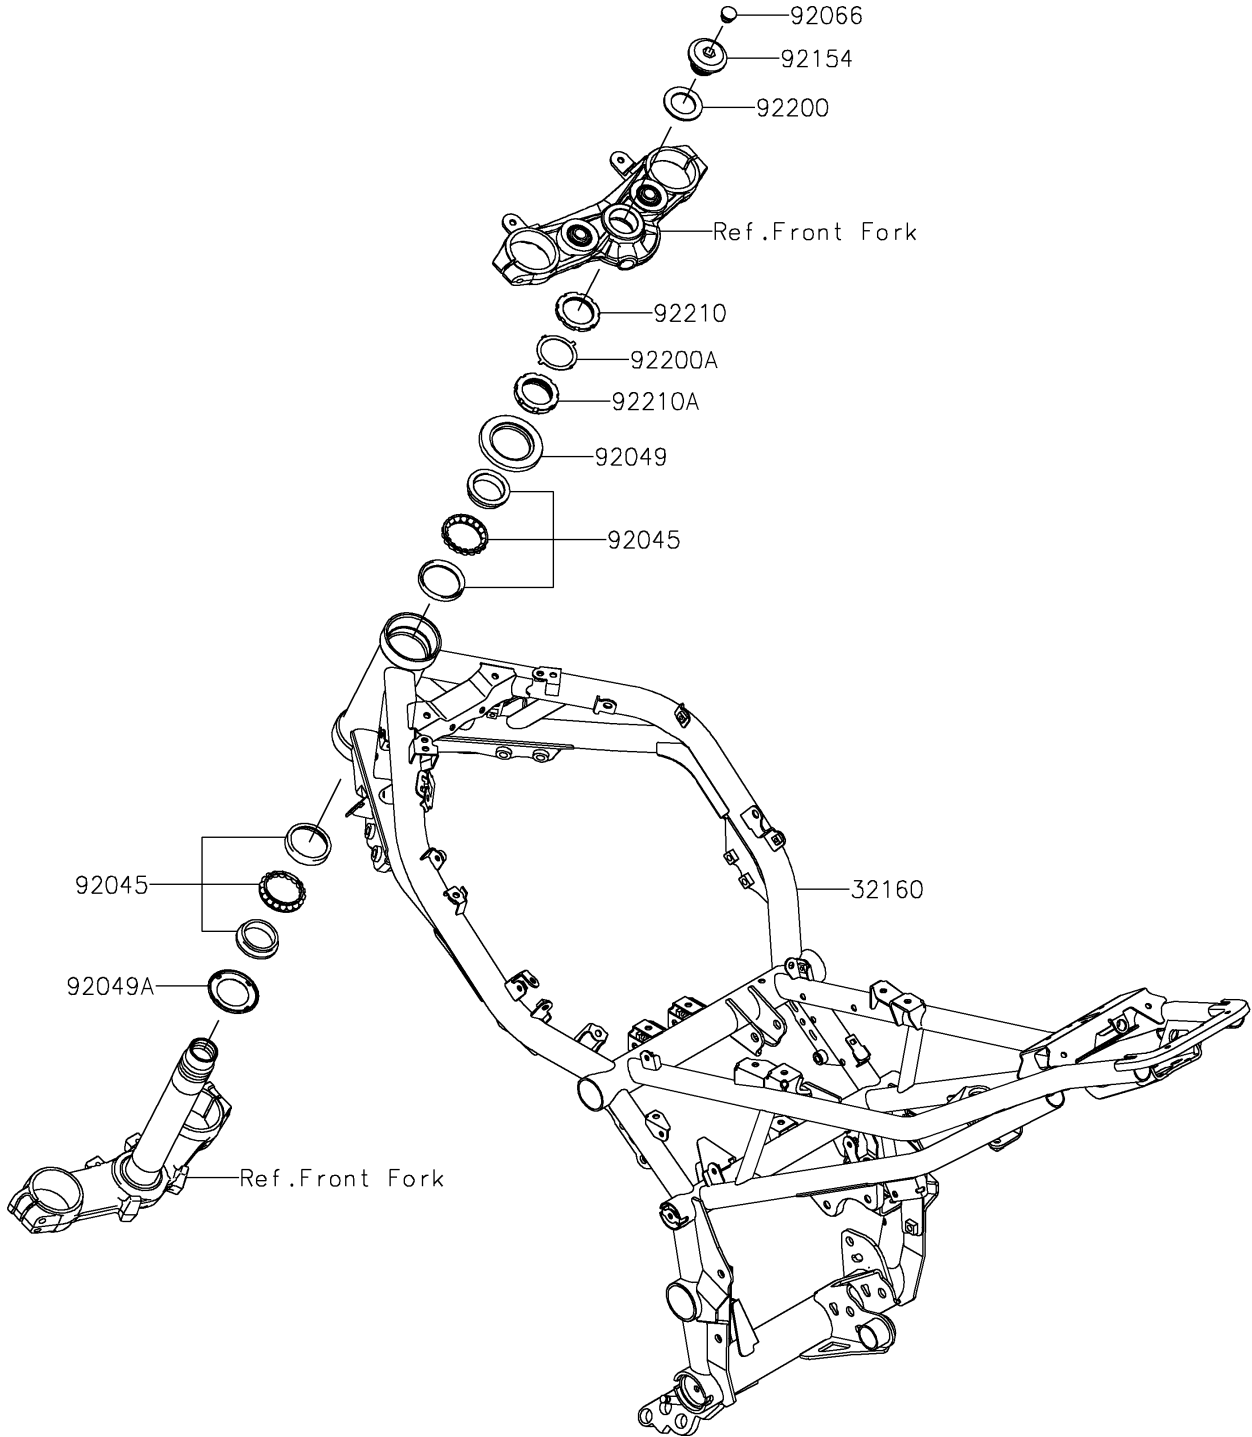

2022 Z900 SE PARTS DIAGRAM

Frame

F2120

2022 Z900 SE PARTS LIST

Frame

ITEM NAME	PART NUMBER	QUANTITY
FRAME-COMP,G.B.GREEN (Ref # 32160)	32160-1920-46Y	1
BEARING-BALL,SF07A17PX1V1 (Ref # 92045)	92045-1384	2
SEAL-OIL,DS35X55X4 (Ref # 92049)	92049-0022	1
SEAL-OIL,MX043N2 (Ref # 92049A)	92049-1483	1
PLUG (Ref # 92066)	92066-0981	1
BOLT,26MM (Ref # 92154)	92154-4351	1
WASHER,27X42X2.3 (Ref # 92200)	92200-0081	1
WASHER (Ref # 92200A)	92200-0281	1
NUT,STEERING STEM 35MM (Ref # 92210)	92210-0062	1
NUT,STEERING STEM,35MM (Ref # 92210A)	92210-0077	1