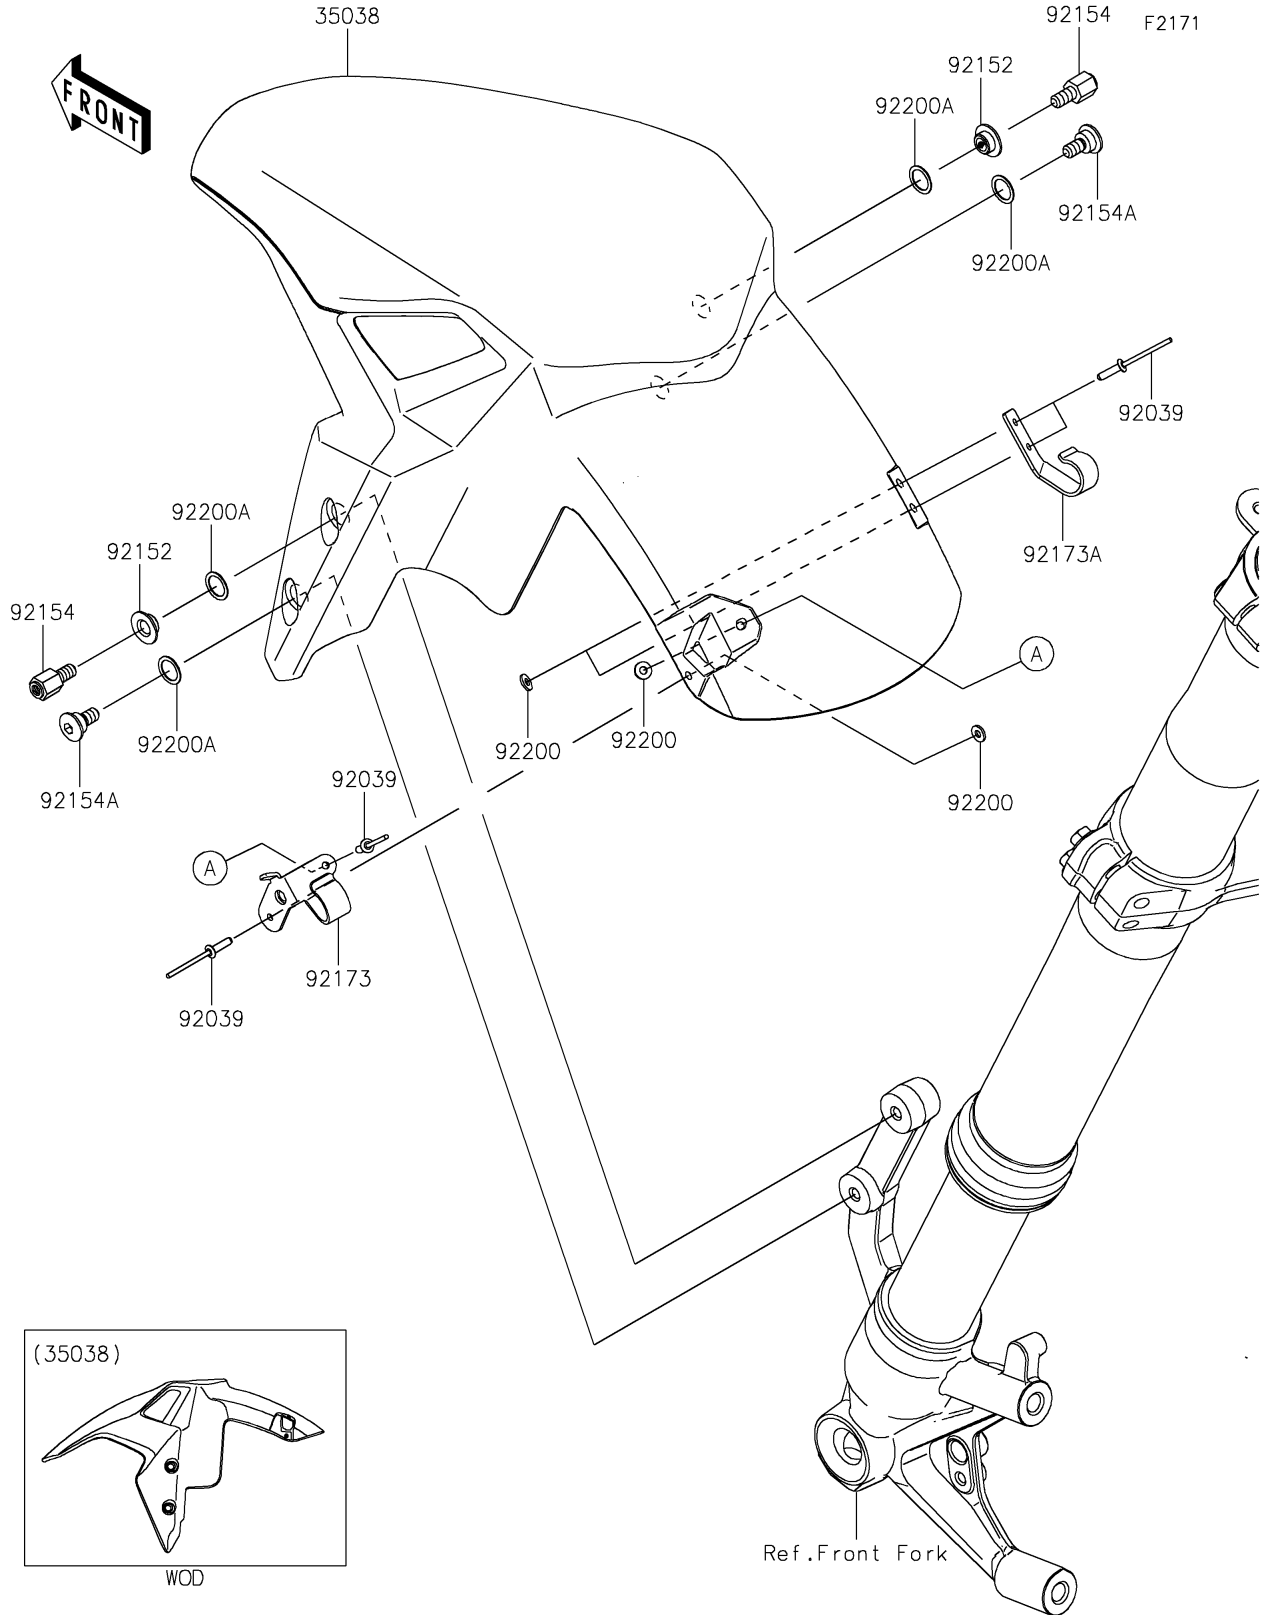

2022 Z900 SE PARTS DIAGRAM

Front Fender(s)

2022 Z900 SE PARTS LIST

Front Fender(s)

ITEM NAME	PART NUMBER	QUANTITY
FENDER-FRONT,M.S.BLACK (Ref # 35038)	35038-5090-660	1
RIVET,3.2X9.5 (Ref # 92039)	92039-0752	4
COLLAR,6.5X10X5.3 (Ref # 92152)	92152-1863	2
BOLT,6MM (Ref # 92154)	92154-0746	2
BOLT,SOCKET,6X15 (Ref # 92154A)	92154-2660	2
CLAMP,LH (Ref # 92173)	92173-1600	1
CLAMP,RH (Ref # 92173A)	92173-1601	1
WASHER,3.5X8X1 (Ref # 92200)	92200-1251	4
WASHER,10.4X14X0.5 (Ref # 92200A)	92200-1880	4