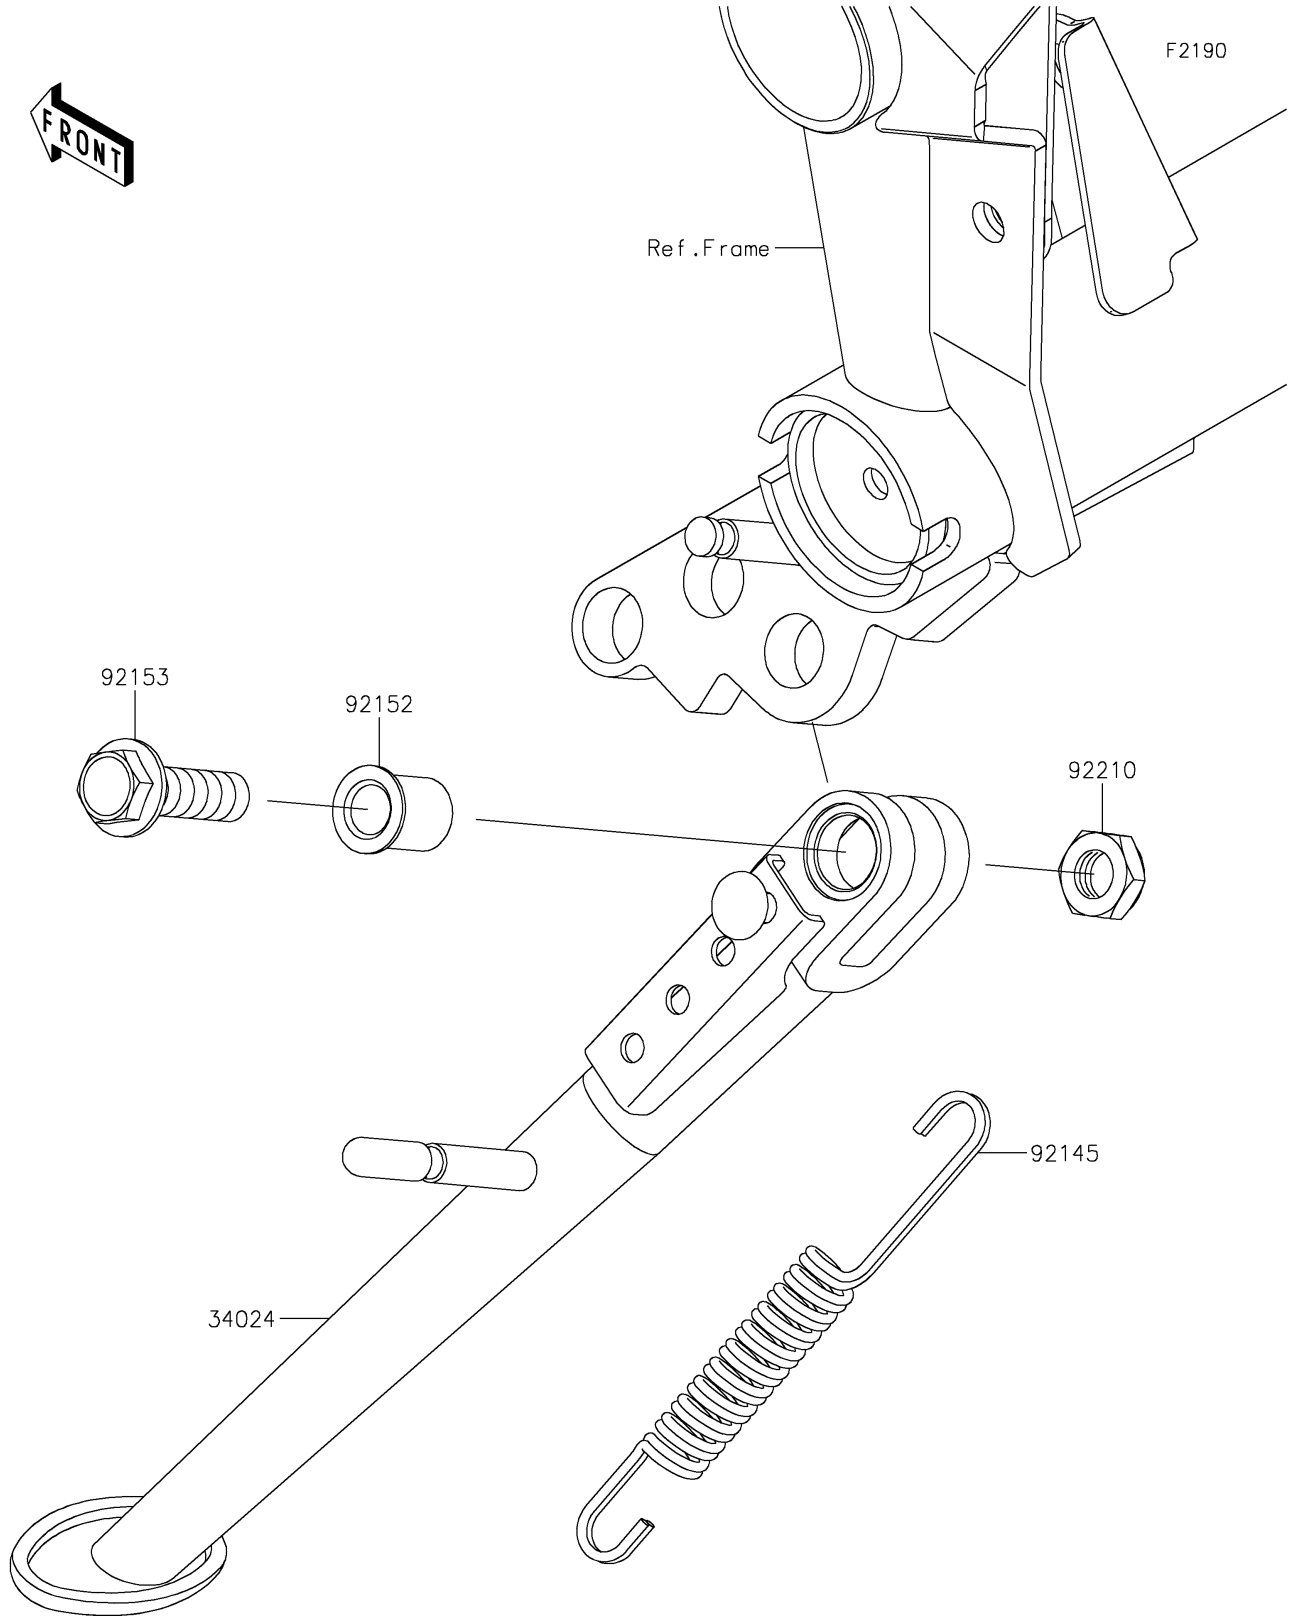

2022 Z900 SE PARTS DIAGRAM

Stand(s)

2022 Z900 SE PARTS LIST

Stand(s)

ITEM NAME	PART NUMBER	QUANTITY
STAND-SIDE,F.S.BLACK (Ref # 34024)	34024-0141-18R	1
SPRING,SIDE STAND (Ref # 92145)	92145-0562	1
COLLAR,10.2X15X18.6 (Ref # 92152)	92152-2248	1
BOLT,FLANGED,10X35 (Ref # 92153)	92153-0802	1
NUT,LOCK,10MM (Ref # 92210)	92210-0784	1