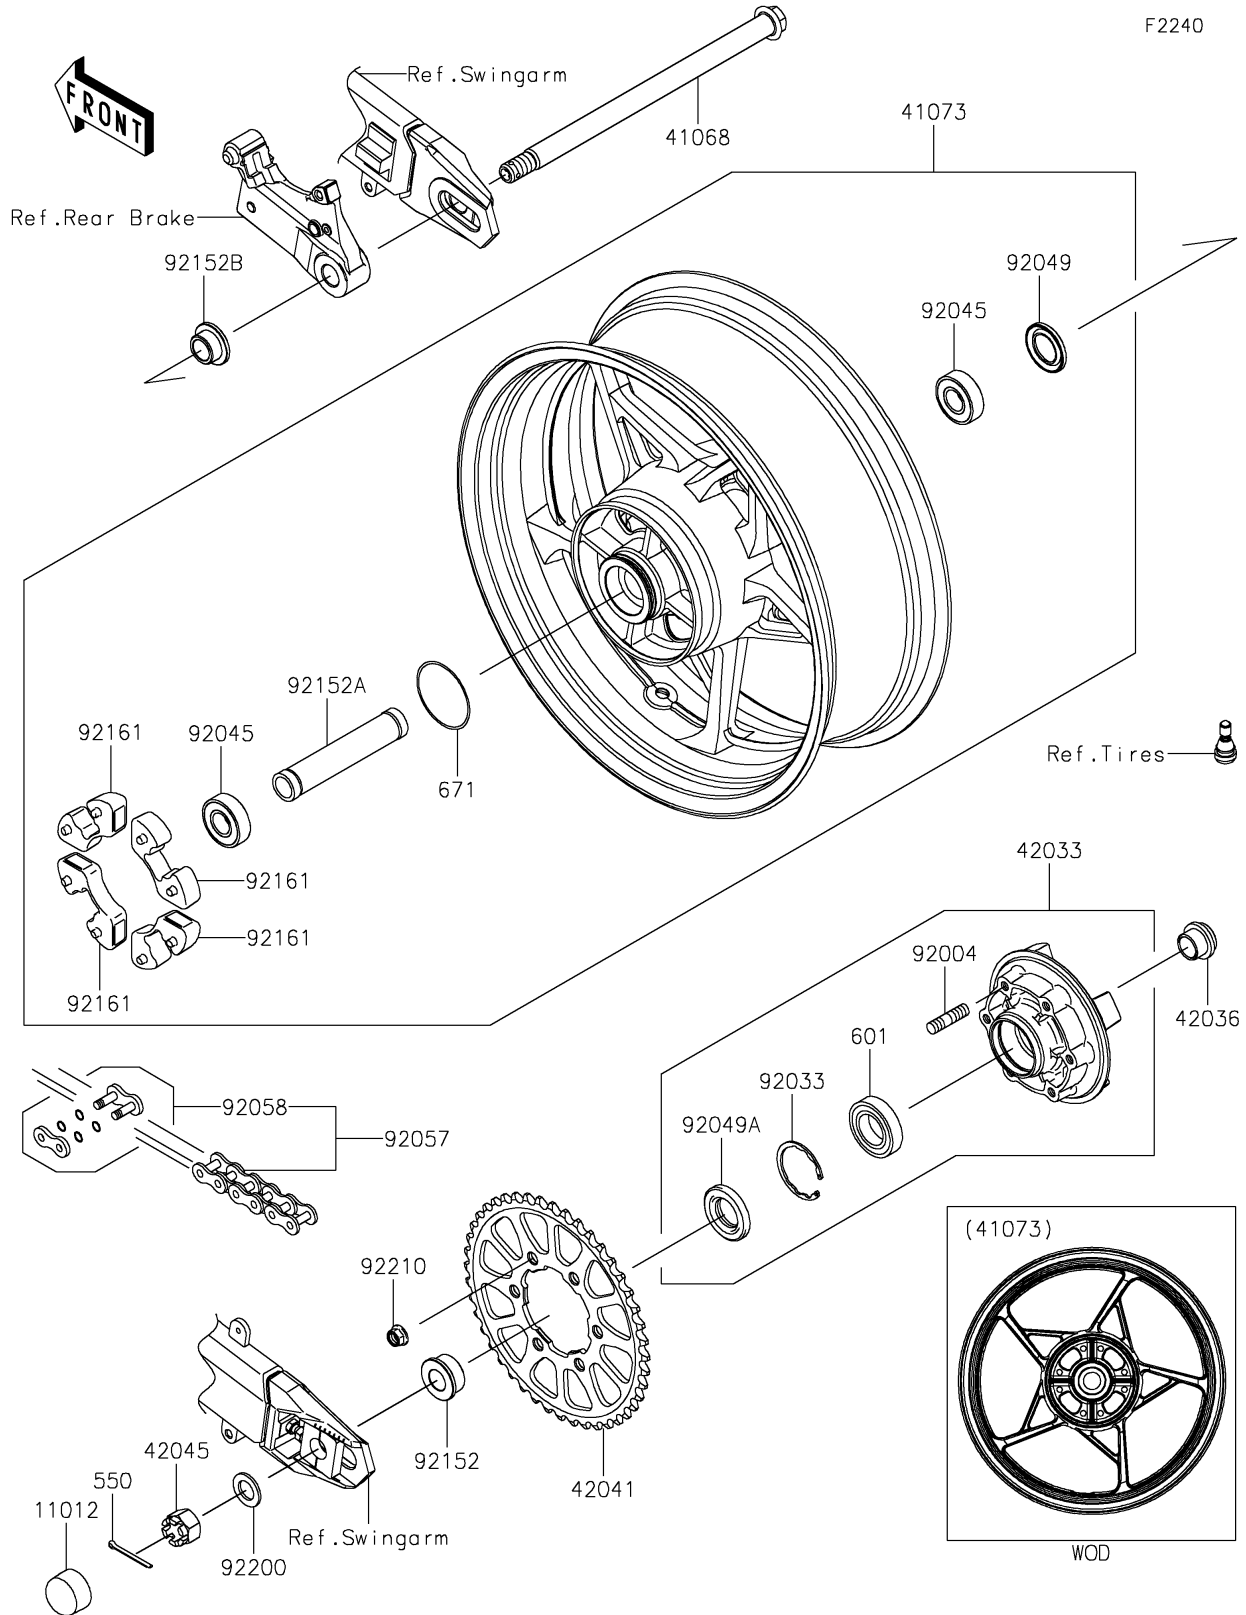

2022 Z900 SE PARTS DIAGRAM

Rear Wheel/Chain

2022 Z900 SE PARTS LIST

Rear Wheel/Chain

ITEM NAME	PART NUMBER	QUANTITY
CAP,AXLE NUT (Ref # 11012)	11012-1590	1
AXLE,RR,18X327.2 (Ref # 41068)	41068-0619	1
WHEEL-ASSY,RR,G.BLACK (Ref # 41073)	41073-0706-QT	1
COUPLING-ASSY,RR HUB (Ref # 42033)	42033-0028	1
SLEEVE,RR HUB,L=23 (Ref # 42036)	42036-1251	1
SPROCKET-HUB,44T (Ref # 42041)	42041-0158	1
NUT,CASTLE,18MM (Ref # 42045)	42045-018	1
STUD,10X19 (Ref # 92004)	92004-0028	6
RING-SNAP,52MM (Ref # 92033)	92033-1043	1
BEARING-BALL,20X47X14 (Ref # 92045)	92045-0821	2
SEAL-OIL,28 47 5 (Ref # 92049)	92049-0140	1
SEAL-OIL (Ref # 92049A)	92049-1287	1
CHAIN,DRIVE,EK525RMX3/3D,114L (Ref # 92057)	92057-0672	1
JOINT-CHAIN (Ref # 92058)	92058-0041	1
COLLAR,RR AXLE,LH,L=18 (Ref # 92152)	92152-0118	1
COLLAR,20.2X27.2X141.9 (Ref # 92152A)	92152-2250	1
COLLAR,RR AXLE,RH,L=16.4 (Ref # 92152B)	92152-2698	1
DAMPER,SHOCK,RR HUB (Ref # 92161)	92161-0342	4
WASHER,19X32X2.6 (Ref # 92200)	92200-1489	1
NUT,LOCK,FLANGED,10MM (Ref # 92210)	92210-0276	6
PIN-COTTER,4.0X40 (Ref # 550)	550AA4040	1
BEARING-BALL (Ref # 601)	601B6205UU	1
O RING,60MM (Ref # 671)	671B2560	1