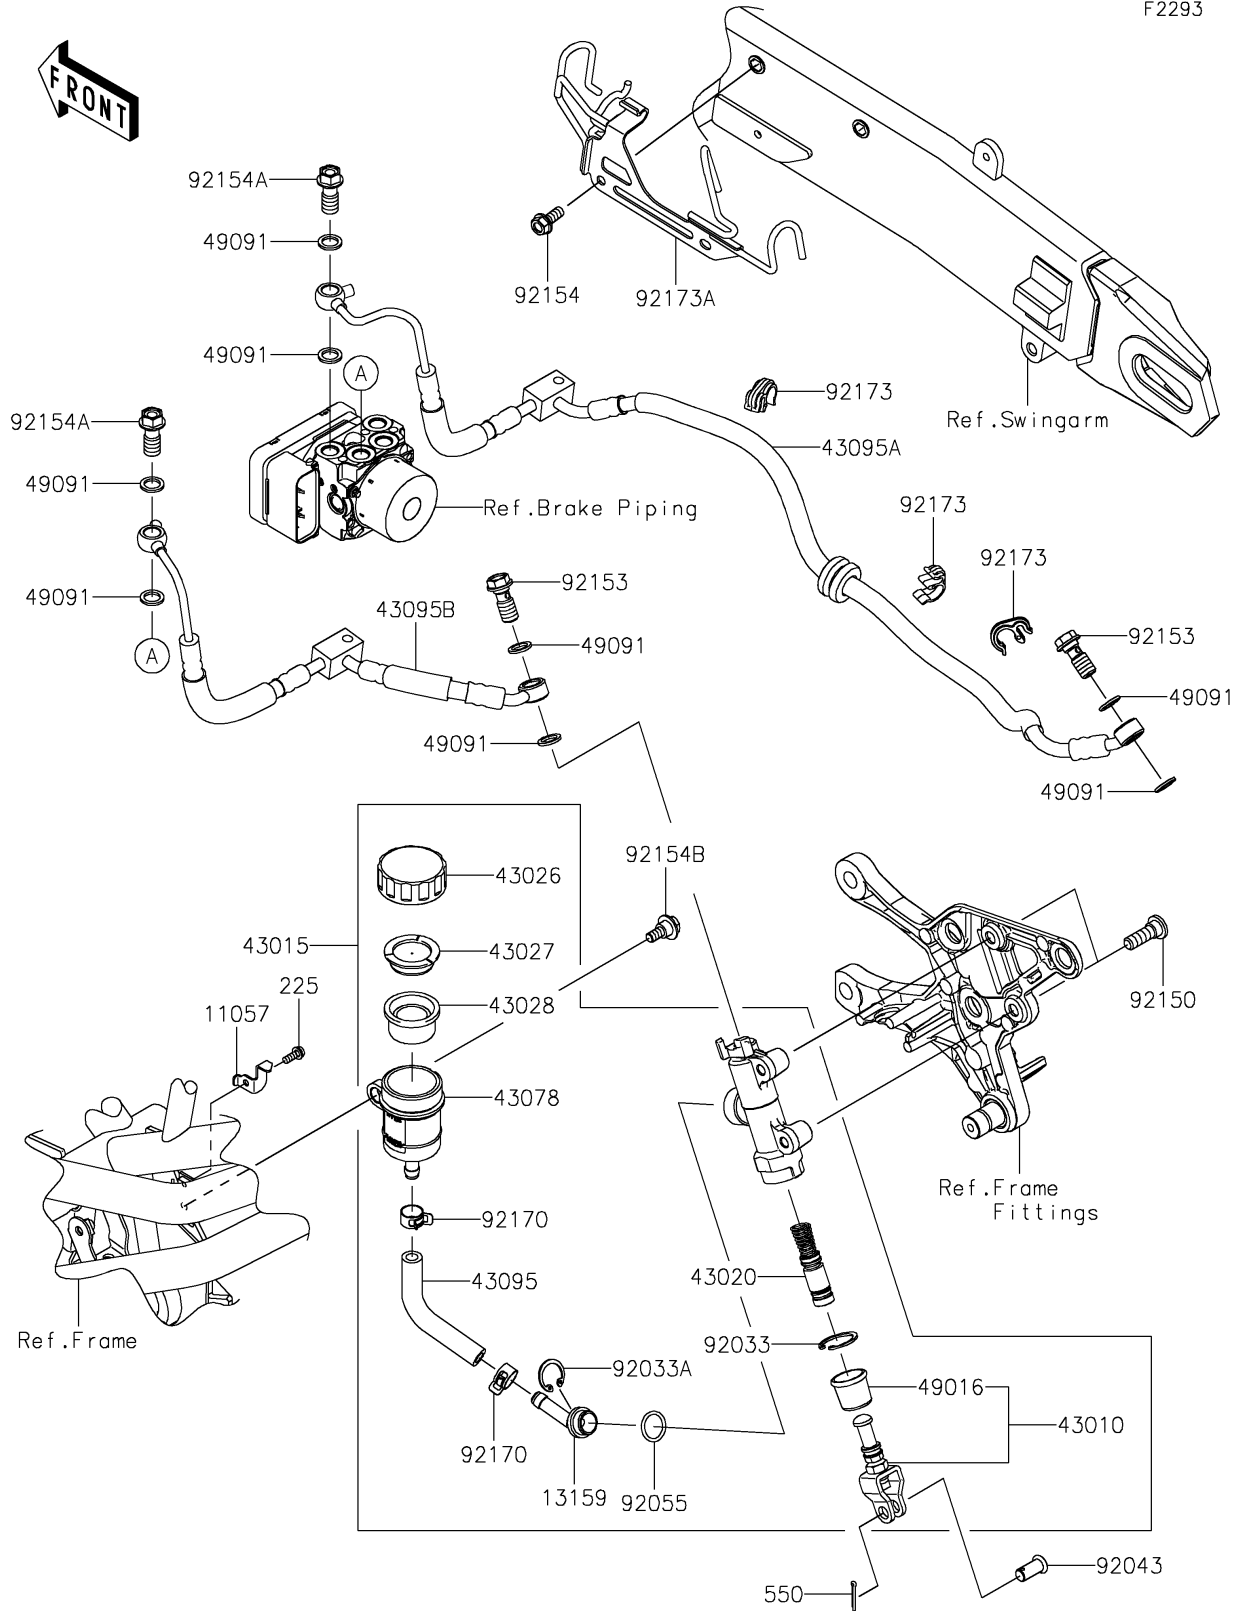

2022 Z900 SE PARTS DIAGRAM

Rear Master Cylinder

F2293

2022 Z900 SE PARTS LIST

Rear Master Cylinder

ITEM NAME	PART NUMBER	QUANTITY
-----------	-------------	----------