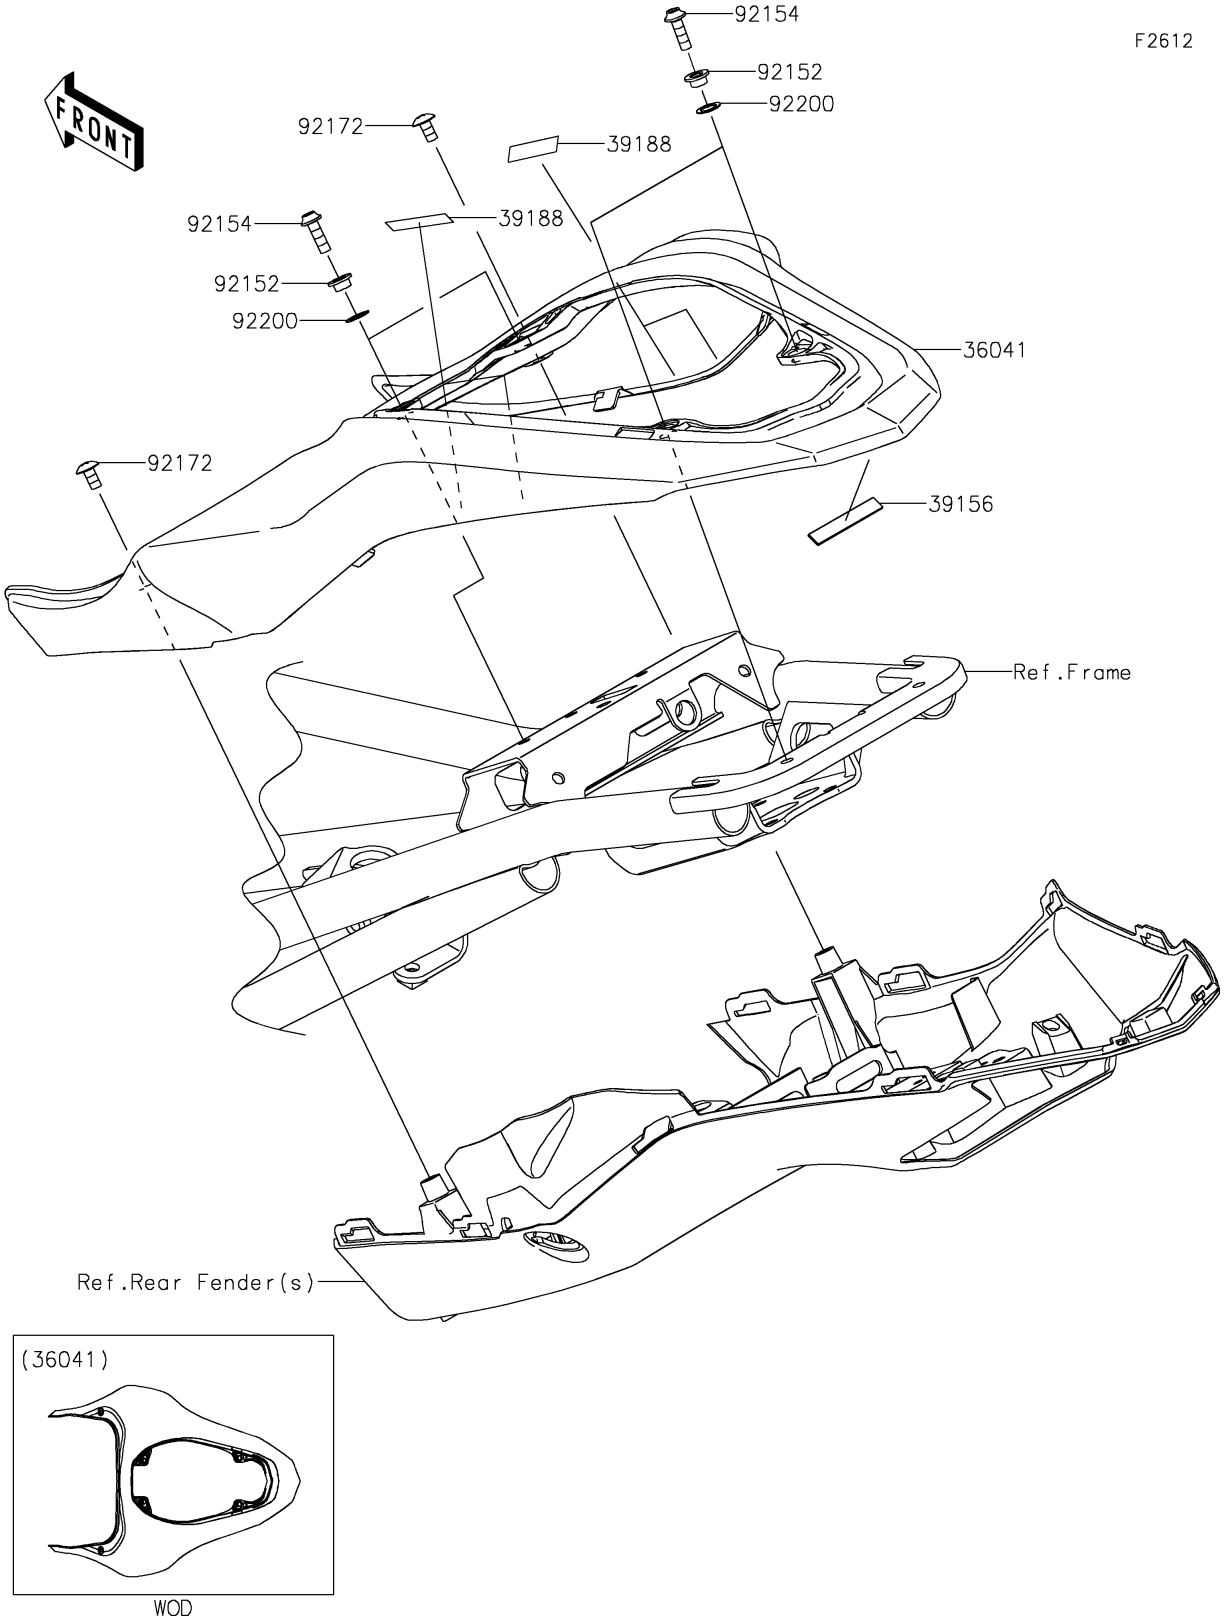

# 2022 Z900 SE PARTS DIAGRAM

## Seat Cover

## 2022 Z900 SE PARTS LIST

### Seat Cover

ITEM NAME	PART NUMBER	QUANTITY
COVER-TAIL,M.S.BLACK (Ref # 36041)	36041-5457-660	1
PAD,7X44X1 (Ref # 39156)	39156-2181	1
TAPE,8X35 (Ref # 39188)	39188-0564	4
COLLAR,5.6X8X5 (Ref # 92152)	92152-2339	4
BOLT,SOCKET,5X16 (Ref # 92154)	92154-0209	4
SCREW,5X10 (Ref # 92172)	92172-1194	2
WASHER,8.2X12X0.5 (Ref # 92200)	92200-1887	4