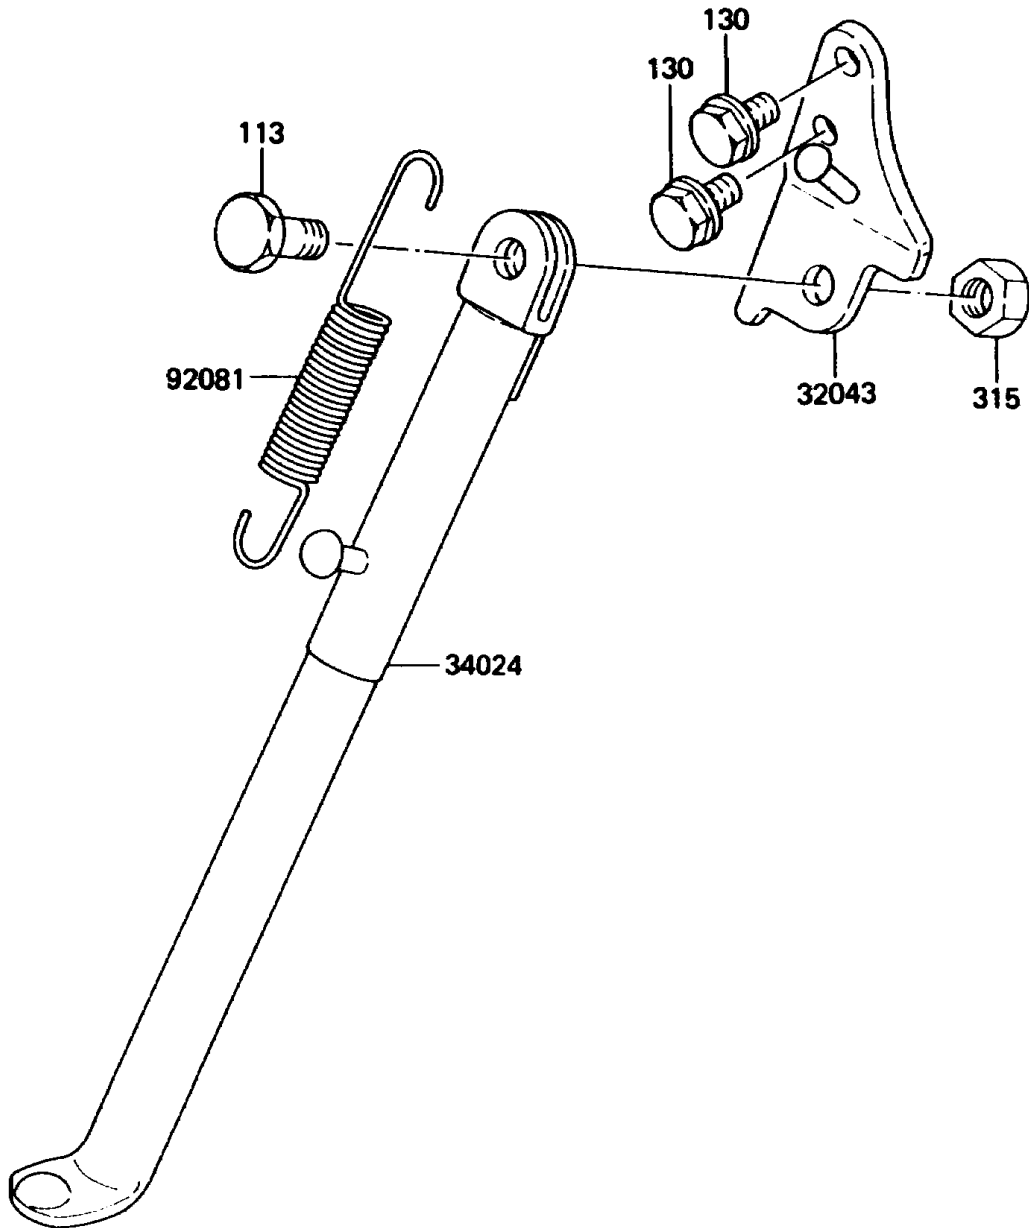

1988 KX80 PARTS DIAGRAM

Stand(s)

F2190-0186

1988 KX80 PARTS LIST

Stand(s)

ITEM NAME	PART NUMBER	QUANTITY
BRACKET-STAND,SIDE (Ref # 32043)	32043-1318	1
STAND-SIDE (Ref # 34024)	34024-1241	1
SPRING,STAND (Ref # 92081)	34025-005	1
BOLT-SMALL-FINE,10X25 (Ref # 113)	113B1025	1
BOLT-FLANGED,8X12 (Ref # 130)	130G0812	2
NUT-HEX-FINE,10MM,BLACK (Ref # 315)	315C1000	1